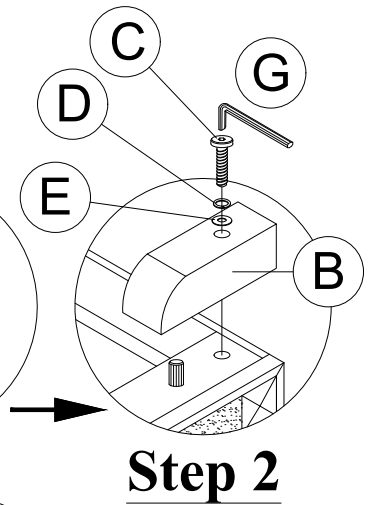

PART LIST :

No.	Description	Diagram	Quantity
A	CHEST		1
B	BUN FOOT		4

HARDWARE LIST :

No.	Description	Diagram	Size	Quantity
C	JCBC SCREW		M6 x 45mm	4
D	SPRING WASHER		M6 x 13mm	4
E	FLAT WASHER		M6 x 13mm	4
F	DOWEL		M8 x 40mm	4
G	ALLEN KEY		M4	1

**COMPLETED
CHEST ASSEMBLY**

Step 1

Bun Foot's
Box

Cover with flat &
soft surface

Step 2

Made In Malaysia

2016B / 1965SV GLO CHEST