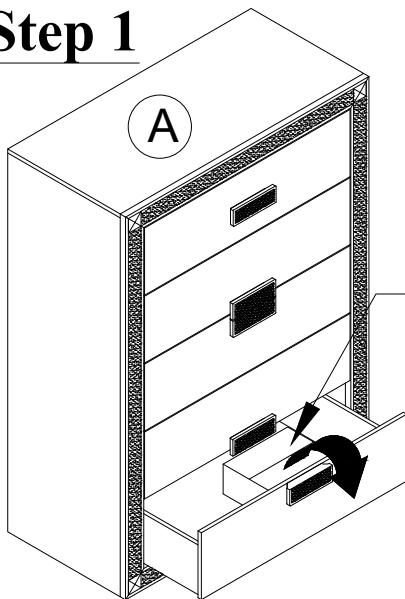

Step 1

Bun Foot's
Box