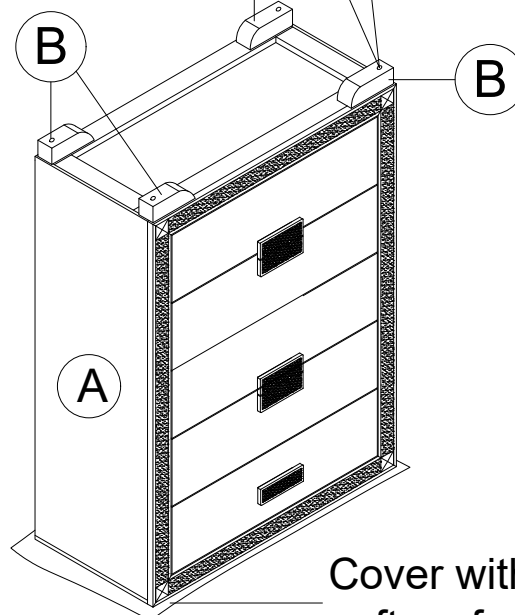

ASSEMBLY INSTRUCTION

Description : BLAKE/CHALICE
CHEST
BLACK/GOLD/SILVER

Model : BLAKE/CHALICE-BLACK/GOLD/SILVER-CH

Thank you for purchasing this quality product. Be sure to check all packing material carefully for small parts that may have come loose inside the carton during shipment.

PART LIST :

No.	Description	Diagram	Quantity
A	CHEST		1
B	BUN FOOT		4

HARDWARE LIST :

No.	Description	Diagram	Size	Quantity
C	JCBC SCREW		M6 x 45mm	4
D	SPRING WASHER		M6 x 13mm	4
E	FLAT WASHER		M6 x 13mm	4
F	DOWEL		M8 x 40mm	4
G	ALLEN KEY		M4	1

**COMPLETED
CHEST ASSEMBLY**

Step 1

Bun Foot's
Box

Cover with flat &
soft surface

Step 2

Made In Malaysia

2016B / 1965SV GLO CHEST