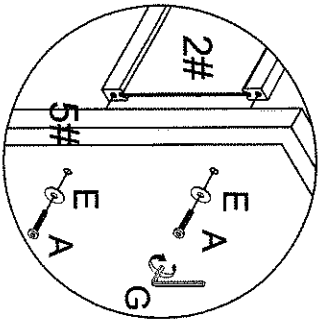

ASSEMBLY INSTRUCTION

83727

PARTS IDENTIFICATION

| | | |
|----|--|------|
| 1# | | 1pc |
| 2# | | 4pcs |
| 3# | | 1pc |
| 4# | | 1pc |
| 5# | | 1pc |
| 6# | | 1pc |

HARDWARE LIST

| | | | |
|---|--|------------|-------|
| A | | M6x35 | 8pcs |
| B | | M6x8 | 12pcs |
| C | | M4x20 | 4pcs |
| D | | M4x40 | 2pcs |
| E | | Ø20xØ6x1.5 | 8pcs |
| F | | Ø12xØ6x1.0 | 12pcs |
| G | | 4x4 | 1pc |

STEP 1.

STEP 3.

STEP 2.

STEP 4.