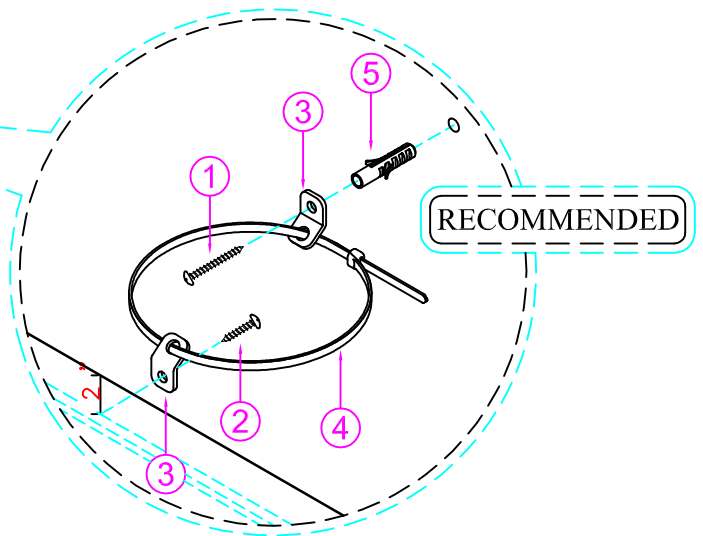

Furniture of America®

Assembly Instructions

CM7576C

ASSEMBLY RATING

The Assembly Rating is a 5-point system that shows the degree of effort needed in assembling a specific product (with 1 being easy and 5 being difficult). For some products, two persons are recommended.

Tools Required For Assembly:

- 1. Long Screw 
- 2. Short Screw 
- 3. Metal Anchor 
- 4. Restraint Strap 
- 5. Fischer 
- 6. Philips Screwdriver 
(Not Included)

2 PERSONS RECOMMENDED

Align the handle to the outer side, then re-insert the screws and secure.