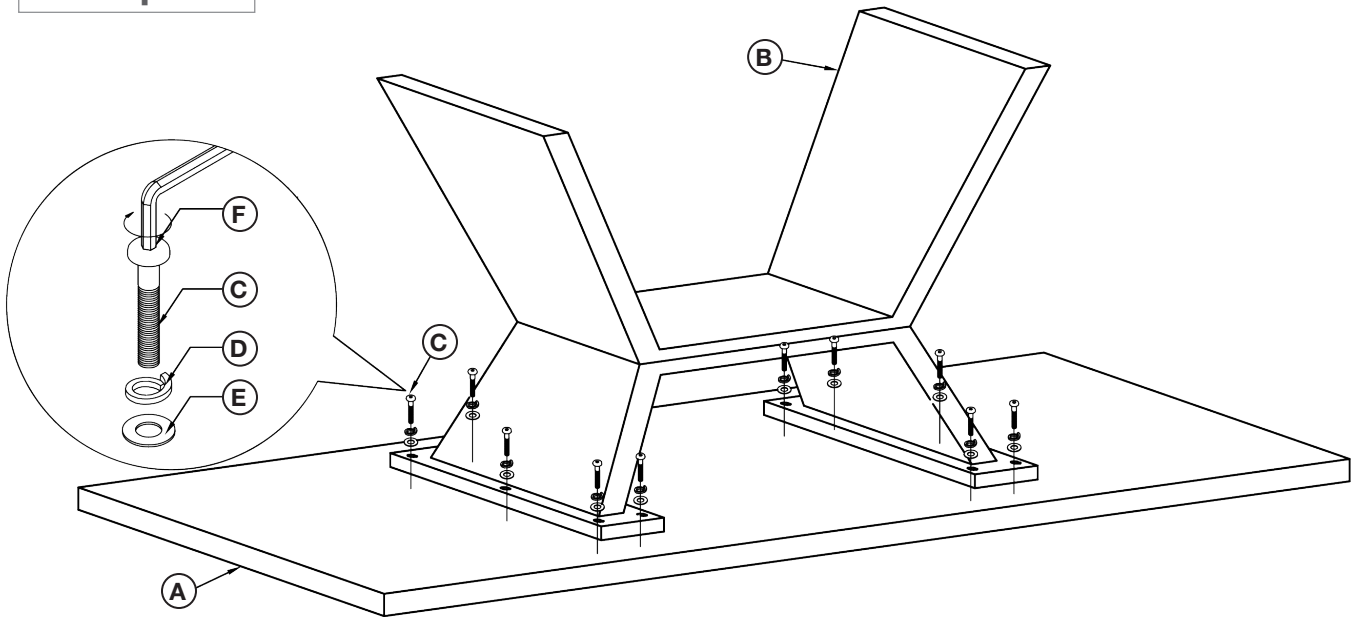

ASSEMBLY INSTRUCTIONS | BRIDGE DINING TABLE

PARTS CHECKLIST		
A		Table Top (1 pc)
B		Table Base (1 pc)

HARDWARE CHECKLIST		
C		M8*40mm Bolt (10 pcs)
D		Washer (10 pcs)
E		Spring Washer (10 pcs)
F		Allen Key (1 pc)

Step 1

Finished