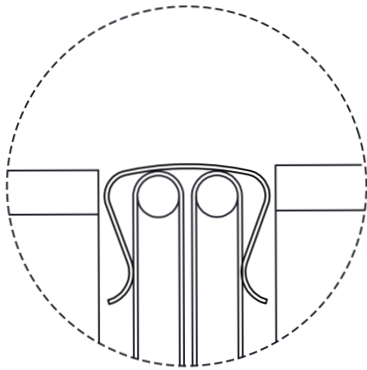

ASSEMBLY INSTRUCTIONS | TROPEZ OUTDOOR MODULAR SOFA

Step 1

PARTS CHECKLIST

1

Stainless Steel Clamp
2 pcs for LF 1-Arm Sofa
2 pcs for RF 1-Arm Sofa
2 pcs for Corner Sofa
4 pcs for Armless Sofa

Finish