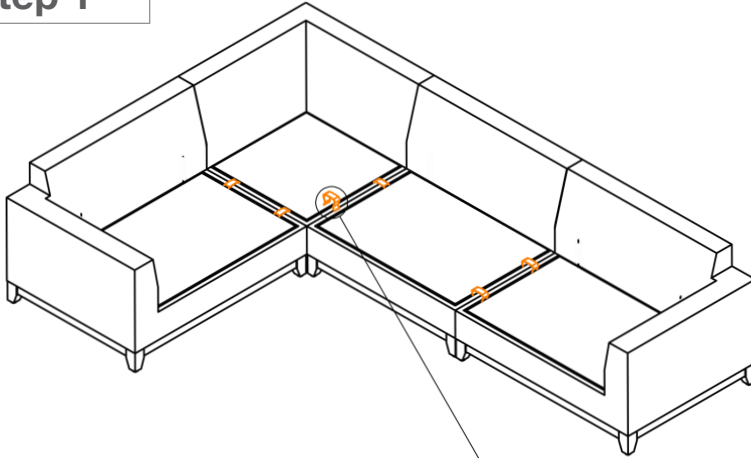

ASSEMBLY INSTRUCTIONS | TROPEZ OUTDOOR MODULAR SOFA

Step 1

PARTS CHECKLIST

1

Stainless Steel Clamp
2 pcs for LF 1-Arm Sofa
2 pcs for RF 1-Arm Sofa
2 pcs for Corner Sofa
4 pcs for Armless Sofa

Finish