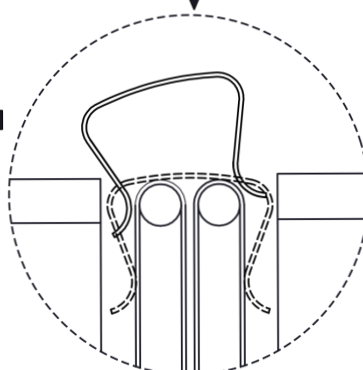

ASSEMBLY INSTRUCTIONS | TROPEZ OUTDOOR MODULAR SOFA

Step 1

PARTS CHECKLIST

1

Stainless Steel Clamp
2 pcs for LF 1-Arm Sofa
2 pcs for RF 1-Arm Sofa
2 pcs for Corner Sofa
4 pcs for Armless Sofa

Finish