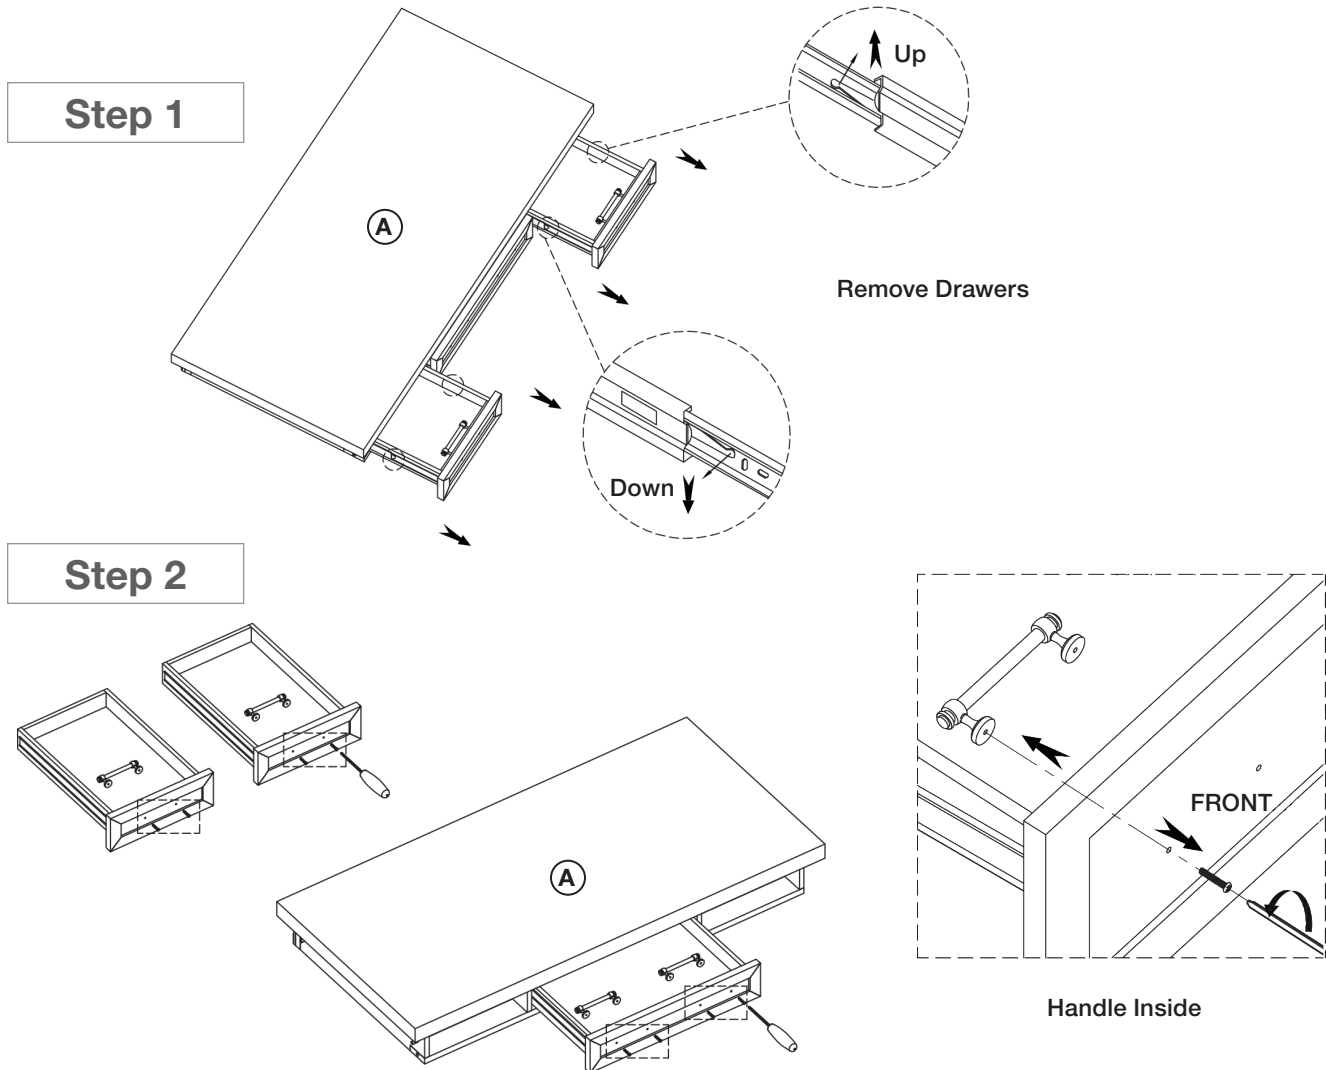

ASSEMBLY INSTRUCTIONS | STELLA DESK

PARTS CHECKLIST	
A	Body (1 pc)
B	Right Leg Frame (1 pc)
C	Left Leg Frame (1 pc)
D	Apron (1 pc)

HARDWARE CHECKLIST		
01		Bolt (8 pcs)
02		Spring Washer (8 pcs)
03		Flat Washer (8 pcs)
04		Half Moon Washer (6 pcs)
05		Allen Key (1 pc)

ASSEMBLY INSTRUCTIONS | STELLA DESK

Step 3

Step 4

Step 5