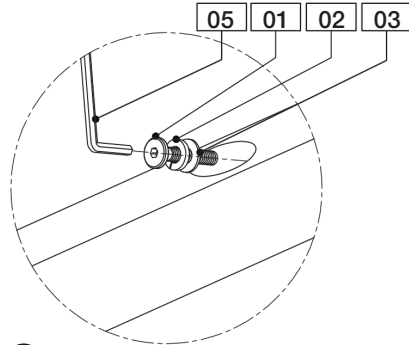

ASSEMBLY INSTRUCTIONS | STELLA DESK

Step 3

Step 4

Step 5