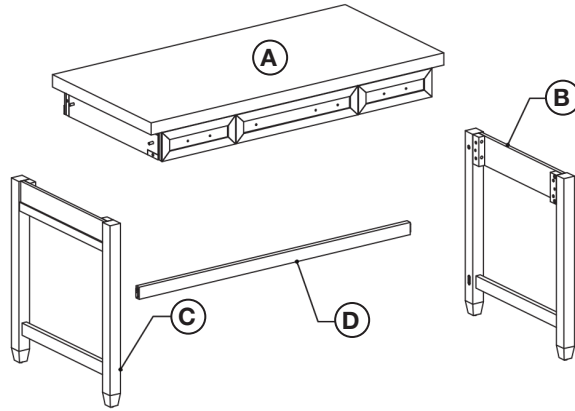

ASSEMBLY INSTRUCTIONS | STELLA DESK

PARTS CHECKLIST	
A	Body (1 pc)
B	Right Leg Frame (1 pc)
C	Left Leg Frame (1 pc)
D	Apron (1 pc)

HARDWARE CHECKLIST		
01		Bolt (8 pcs)
02		Spring Washer (8 pcs)
03		Flat Washer (8 pcs)
04		Half Moon Washer (6 pcs)
05		Allen Key (1 pc)