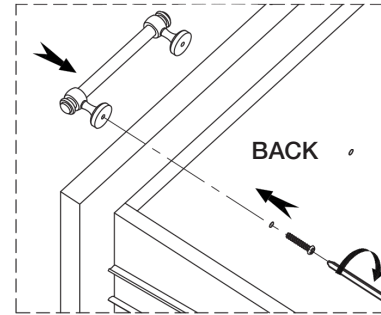

ASSEMBLY INSTRUCTIONS | STELLA DESK

Step 3