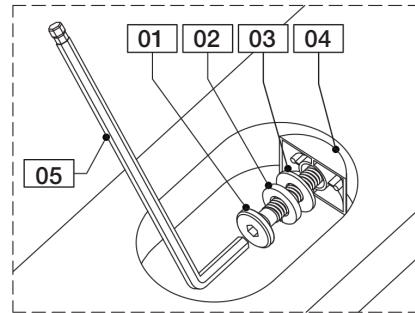

ASSEMBLY INSTRUCTIONS | STELLA DESK

Step 3

Step 4

Step 5