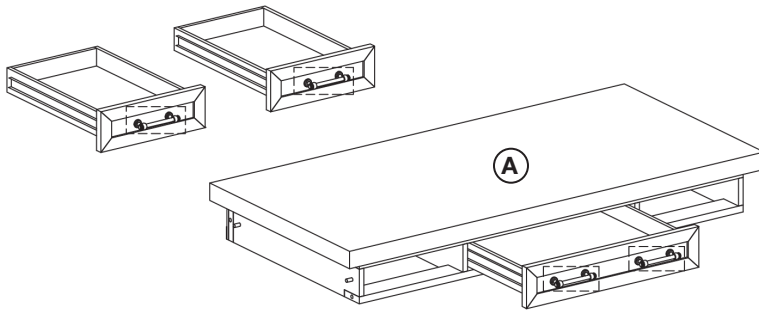

ASSEMBLY INSTRUCTIONS | STELLA DESK

Step 3