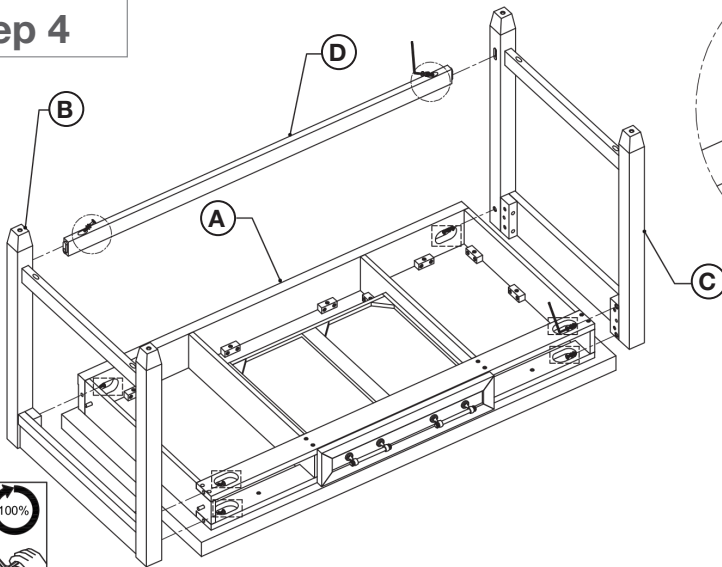

ASSEMBLY INSTRUCTIONS | STELLA DESK

Step 3

Step 4

Step 5