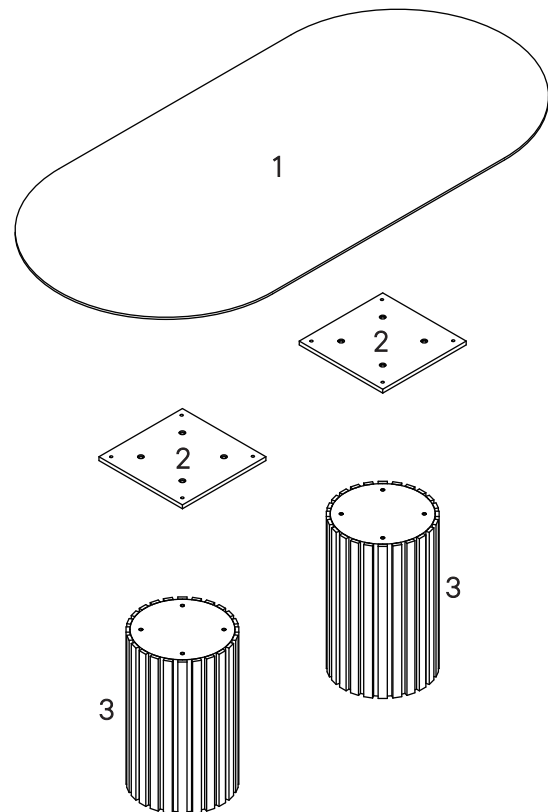

## Furniture components:

1	Top	x1
2	Mounting plate	x2
3	Base	x2

## Provided hardware:

A		Bolt M8 x 30mm	x16 (8 PCS fixed with top)
B		Flat Washer M8 x 20mm	x16 (8 PCS fixed with top)
C		Allen Key M5	x1

Wait!

Missing parts or hardware? Need assistance?  
Contact us before returning your item. We're here to help!  
609.256.9000 • cs@modway.com