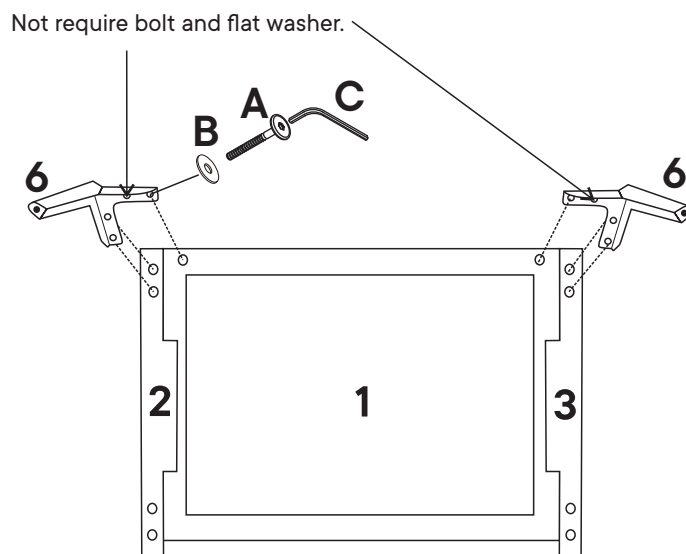

Step 3

HARDWARE

A	Bolt M8 x 60mm	x6
B	Flat Washer M8	x6
C	Allen Wrench M5	x1

COMPONENTS

1	Armchair Seat	x1
2	Left Arm	x1
3	Right Arm	x1
6	Metal Leg	x2