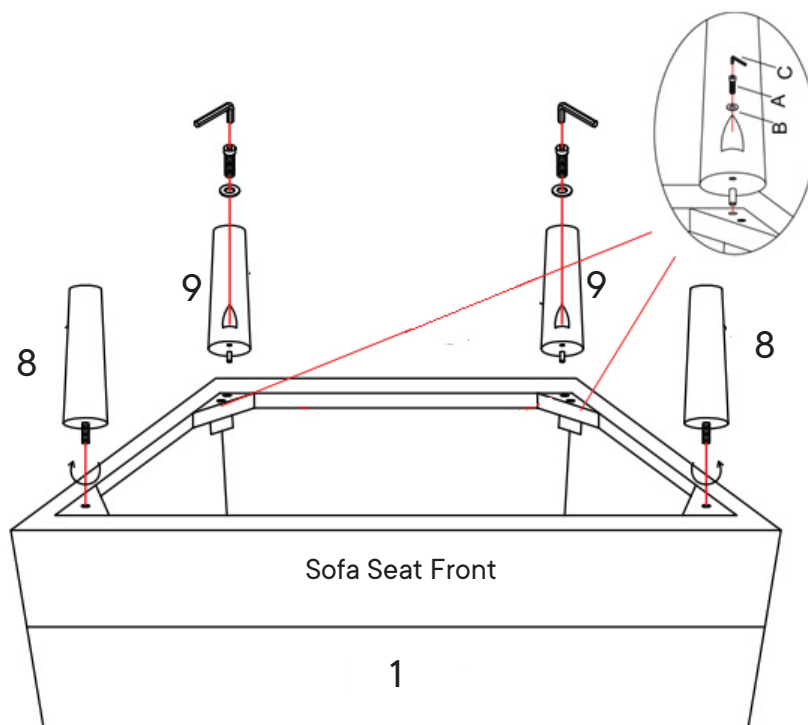

Step 1

COMPONENTS

1	Sofa Seat	x1
5	Back Cushion Core	x1
6	Back Cushion Cover	x1
7	Pillow	x2
8	Front Legs	x2
9	Back Legs	x2

Unzip the bottom cover and locate the 2 Back Cushion Core(5) + 2 Back Cushion Cover (6) + 2 Pillows (7) + 2 Front Legs (8) + 2 Back Legs (9) + Hardware package.

Step 2

HARDWARE

A	Bolt M8 x 60mm	x2
B	Flat Washer M8	x2
C	Allen Wrench M5	x1

COMPONENTS

1	Sofa Seat	x1
8	Front Legs	x2
9	Back Legs	x2

Step 3

COMPONENTS

- | | | |
|---|-----------|----|
| 1 | Sofa Seat | x1 |
| 2 | Left Arm | x1 |
| 3 | Right Arm | x1 |