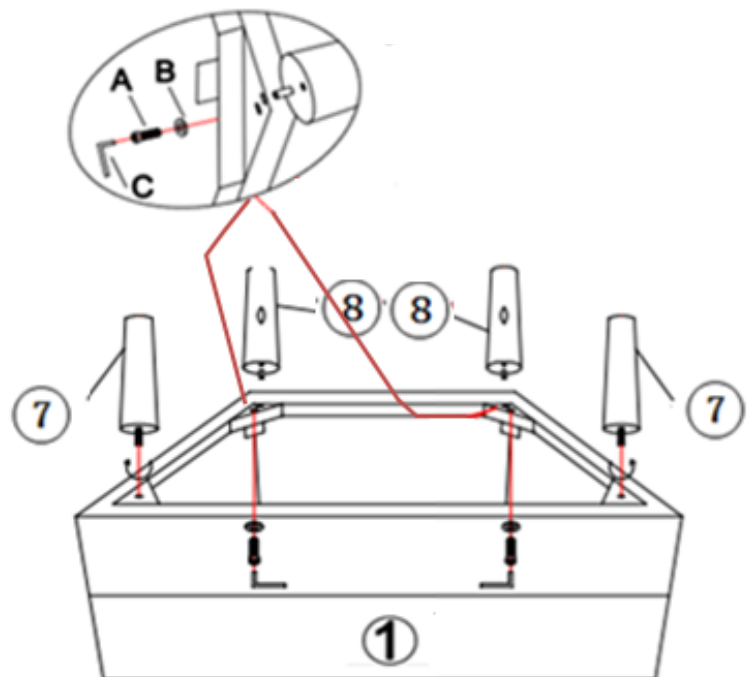

TOOLS

C	Allen Key	x1

Chair Seat Front