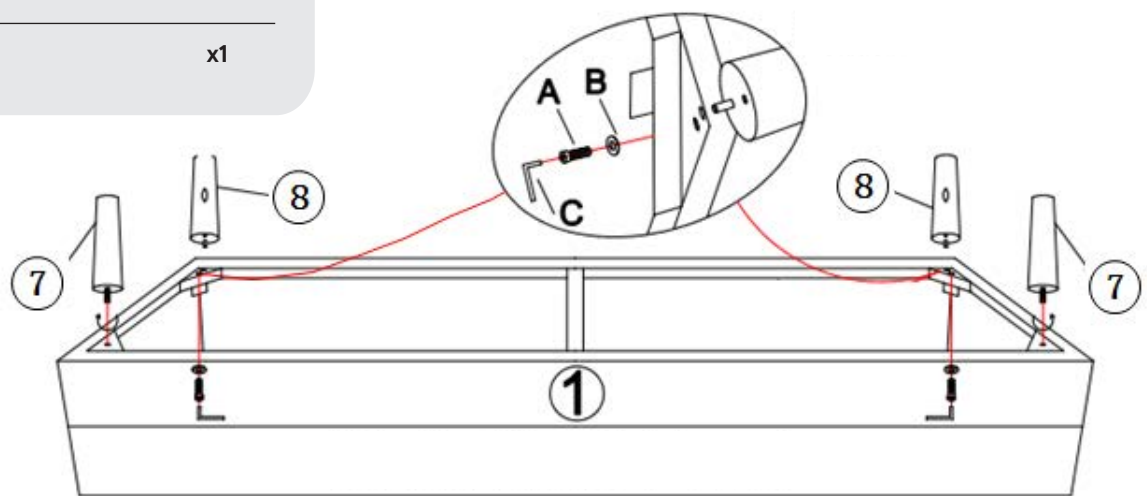

Step 2

HARDWARE

A	Bolt M8x60mm	x2
B	Flat Washers	x2

COMPONENTS

7	Straight Front Legs	x2
8	Tapered Back Legs	x2

TOOLS

C	Allen Key	x1
---	-----------	----

Sofa Seat Front

Step 3

COMPONENTS

- | | | |
|---|-----------|----|
| ① | Sofa Seat | x1 |
| ② | Left Arm | x1 |
| ③ | Right Arm | x1 |

Step 4

COMPONENTS

- | | | |
|---|-----------|----|
| ② | Left Arm | x1 |
| ③ | Right Arm | x1 |
| ④ | Sofa Back | x1 |