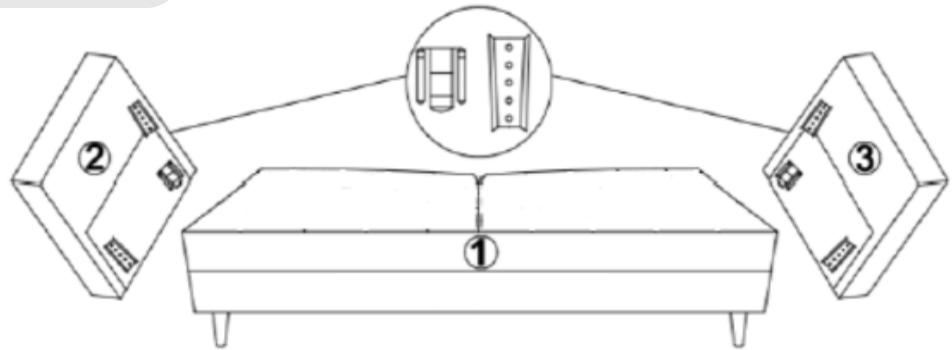

Step 2

HARDWARE

A	Bolt M8x60mm	x2
B	Flat Washers	x2

COMPONENTS

7	Straight Front Legs	x2
8	Tapered Back Legs	x2

TOOLS

C	Allen Key	x1
---	-----------	----

Sofa Seat Front

Step 3

COMPONENTS

- | | | |
|---|-----------|----|
| ① | Sofa Seat | x1 |
| ② | Left Arm | x1 |
| ③ | Right Arm | x1 |

Step 4

COMPONENTS

- | | | |
|---|-----------|----|
| ② | Left Arm | x1 |
| ③ | Right Arm | x1 |
| ④ | Sofa Back | x1 |