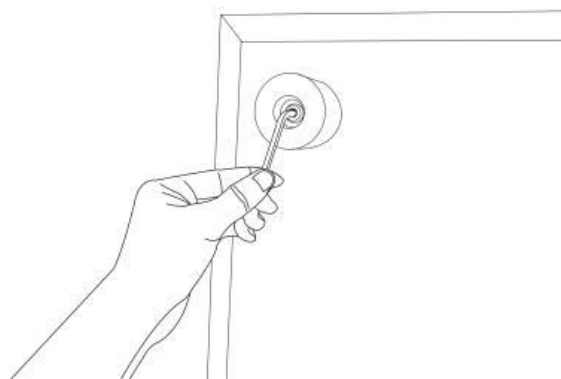

corner legs, middle leg and hardware inside

Step 2

HARDWARE

- A** Bolt M8x60mm x5
- B** Flat Washers x5
- C** Allen Wrench M8 x1
- D** Felt Pad x5

COMPONENTS

- 4** Corner Leg x4
- 5** Middle Leg x1

Step 3

COMPONENTS