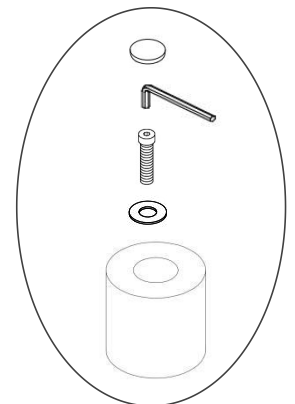

Provided hardware:

A		Bolt M8x60mm	x4
B		Flat Washer	x4
C		Allen Wrench M8	x1
D		Felt Pad	x4

Wait!

Missing parts or hardware? Need assistance?
Contact us before returning your item. We're here to help!
609.256.9000 • cs@modway.com

Step 1

COMPONENTS

- 4** Sofa Body x1
- 5** Corner Leg x4
- 6** Middle Leg x1

4 pcs pillow cushions ir

Unzip the bottom facing pocket to locate 4pcs Corner Legs (5), Middle leg (6), Pillow cushions(2) & hardware pack.

corner legs, middle leg and hardware inside

Step 2

HARDWARE

- A** Bolt M8x60mm x5
- B** Flat Washers x5
- C** Allen Wrench M8 x1
- D** Felt Pad x5

COMPONENTS

- 4** Corner Leg x4
- 5** Middle Leg x1

Step 3

COMPONENTS