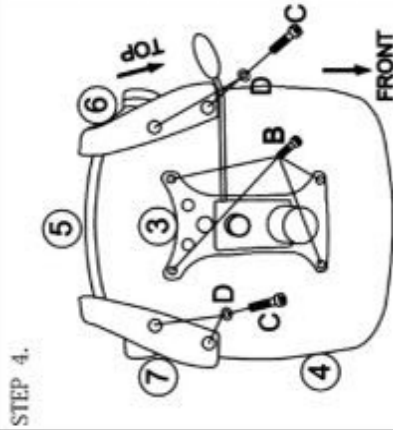

ASSEMBLY INSTRUCTION

Remove all items from the carton. Verify all pieces before assembly

PART QTY	PART	QTY	PART	QTY
①	1 Star Base	⑥	1 Left Arms	D 4 Washer
②	1 Cylinder Column	⑦	1 Right Arms	E 1 Allen Wrench
③	1 Control Mechanism	A	4 Allen Bolt 6 x 25 x10 mm	F 5 Caster
④	1 Seat	B	4 Allen Bolt 6 x 25 x 10 mm	G 2 Cap Cover (Upper)
⑤	1 Back Frame	C	4 Allen Bolt 6 x 35 x10 mm	H 2 Cap Cover(Lower)

NOTE:The discarded packaging for the unit can be used as a helpful way to support it during the assembly process.

(UNDERSIDE)

STEP 3.

NOTICE:
ATTACH BACK TO ARMS,
AND FULLY TIGHTEN ALL SCREWS.

UNDERSIDE OF CHAIR

AS WITH ALL MOVABLE MECHANICAL DEVICES; IT IS ADVISED TO PERIODICALLY CHECK TO MAKE SURE ALL BOLTS, SCREWS AND KNOBS ARE FULLY TIGHTENED TO ENSURE STABILITY.

CONTROL MECHANISM SUPPLEMENT

1. While seated, lean forward, lifting your body weight from the seat. Reach underneath the right side of the chair and locate the Height Adjustment Handle. lift the handle up slowly to allow the chair to rise to the desired height. To lower the seat height, lift the handle slowly while seated.

2. Use the Tilt adjustment Knob to control how far back your chair will lean. TO ALLOW free movement, rotate the Tilt Adjustment Knob toward the LEFT. TO INHIBIT free movement, rotate the Tilt Adjustment Knob toward the RIGHT.