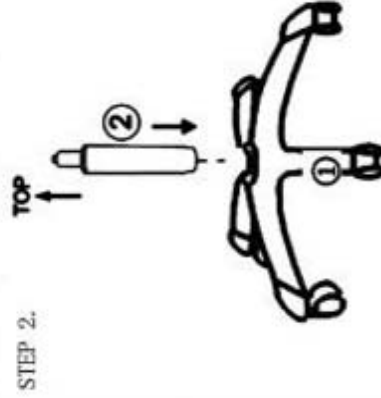

ASSEMBLY INSTRUCTION

Remove all items from the carton. Verify all pieces before assembly

PART QTY	PART	QTY	PART	QTY
①	1 Star Base	⑥	1 Left Arms	D 4 Washer
②	1 Cylinder Column	⑦	1 Right Arms	E 1 Allen Wrench
③	1 Control Mechanism	A	4 Allen Bolt 6 x 25 x10 mm	F 5 Caster
④	1 Seat	B	4 Allen Bolt 6 x 25 x 10 mm	G 2 Cap Cover (Upper)
⑤	1 Back Frame	C	4 Allen Bolt 6 x 35 x10 mm	H 2 Cap Cover(Lower)

NOTE:The discarded packaging for the unit can be used as a helpful way to support it during the assembly process.

(UNDERSIDE)

STEP 3.

NOTICE:
ATTACH BACK TO ARMS,
AND FULLY TIGHTEN ALL SCREWS.

UNDERSIDE OF CHAIR

AS WITH ALL MOVABLE MECHANICAL DEVICES; IT IS ADVISED TO PERIODICALLY CHECK TO MAKE SURE ALL BOLTS, SCREWS AND KNOBS ARE FULLY TIGHTENED TO ENSURE STABILITY.

CONTROL MECHANISM SUPPLEMENT

1. While seated, lean forward, lifting your body weight from the seat. Reach underneath the right side of the chair and locate the Height Adjustment Handle. lift the handle up slowly to allow the chair to rise to the desired height. To lower the seat height, lift the handle slowly while seated.