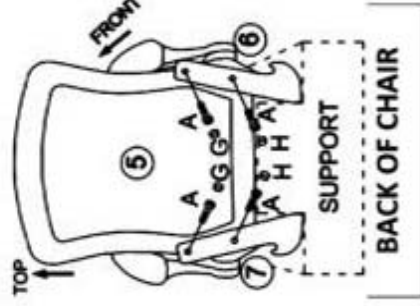

ASSEMBLY INSTRUCTION

Remove all items from the carton. Verify all pieces before assembly

PART QTY	PART	QTY	PART	QTY
①	1 Star Base	⑥	1 Left Arms	D 4 Washer
②	1 Cylinder Column	⑦	1 Right Arms	E 1 Allen Wrench
③	1 Control Mechanism	A	4 Allen Bolt 6 x 25 x10 mm	F 5 Caster
④	1 Seat	B	4 Allen Bolt 6 x 25 x 10 mm	G 2 Cap Cover (Upper)
⑤	1 Back Frame	C	4 Allen Bolt 6 x 35 x10 mm	H 2 Cap Cover(Lower)

NOTE:The discarded packaging for the unit can be used as a helpful way to support it during the assembly process.

(UNDERSIDE)

STEP 3.

NOTICE:
ATTACH BACK TO ARMS,
AND FULLY TIGHTEN ALL SCREWS.

UNDERSIDE OF CHAIR

AS WITH ALL MOVABLE MECHANICAL DEVICES; IT IS ADVISED TO PERIODICALLY CHECK TO MAKE SURE ALL BOLTS, SCREWS AND KNOBS ARE FULLY TIGHTENED TO ENSURE STABILITY.

CONTROL MECHANISM SUPPLEMENT

1. While seated, lean forward, lifting your body weight from the seat. Reach underneath the right side of the chair and locate the Height Adjustment Handle. lift the handle up slowly to allow the chair to rise to the desired height. To lower the seat height, lift the handle slowly while seated.

2. Use the Tilt adjustment Knob to control how far back your chair will lean. TO ALLOW free movement, rotate the Tilt Adjustment Knob toward the LEFT. TO INHIBIT free movement, rotate the Tilt Adjustment Knob toward the RIGHT.