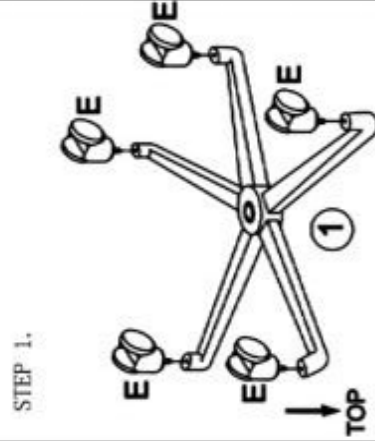

ASSEMBLY INSTRUCTION

Remove all items from the carton. Verify all pieces before assembly

PART QTY	PART	QTY	PART	QTY
①	1 Star Base	⑥	1 Left Arms	D 4 Washer
②	1 Cylinder Column	⑦	1 Right Arms	E 1 Allen Wrench
③	1 Control Mechanism	A	4 Allen Bolt 6 x 25 x10 mm	F 5 Caster
④	1 Seat	B	4 Allen Bolt 6 x 25 x 10 mm	G 2 Cap Cover (Upper)
⑤	1 Back Frame	C	4 Allen Bolt 6 x 35 x10 mm	H 2 Cap Cover(Lower)

NOTE:The discarded packaging for the unit can be used as a helpful way to support it during the assembly process.

(UNDERSIDE)

STEP 3.

NOTICE:
ATTACH BACK TO ARMS,
AND FULLY TIGHTEN ALL SCREWS.

UNDERSIDE OF CHAIR

AS WITH ALL MOVABLE MECHANICAL DEVICES; IT IS ADVISED TO PERIODICALLY CHECK TO MAKE SURE ALL BOLTS, SCREWS AND KNOBS ARE FULLY TIGHTENED TO ENSURE STABILITY.

CONTROL MECHANISM SUPPLEMENT

1. While seated, lean forward, lifting your body weight from the seat. Reach underneath the right side of the chair and locate the Height Adjustment Handle. lift the handle up slowly to allow the chair to rise to the desired height. To lower the seat height, lift the handle slowly while seated.

2. Use the Tilt adjustment Knob to control how far back your chair will lean. TO ALLOW free movement, rotate the Tilt Adjustment Knob toward the LEFT. TO INHIBIT free movement, rotate the Tilt Adjustment Knob toward the RIGHT.