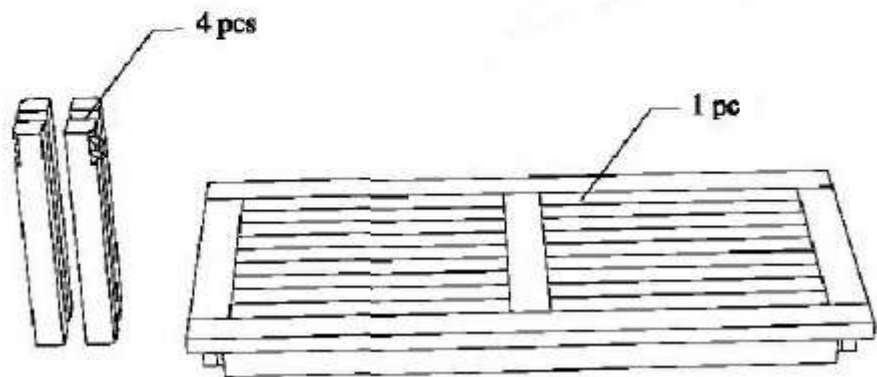

COFFEE TABLE

CODE SKU NO : EEI-1154-NAT

1

2

3

STAINLESS STEEL HARDWARE

M 8 X 6cm = 8 pcs

Flat Washer M 8 = 8 pcs

Open Wrench M5 = 1 pc

4