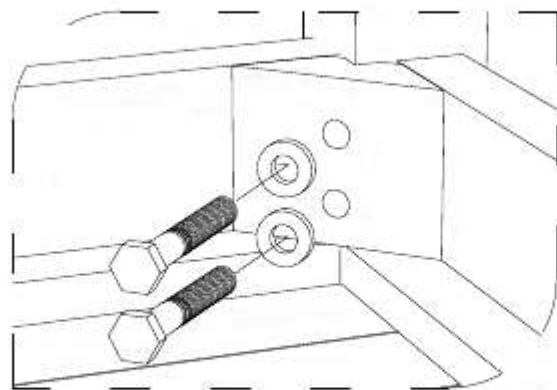

COFFEE TABLE

CODE SKU NO : EEI-1154-NAT

1

2

3

STAINLESS STEEL HARDWARE

M 8 X 6cm = 8 pcs

Flat Washer M 8 = 8 pcs

Open Wrench M5 = 1 pc

4