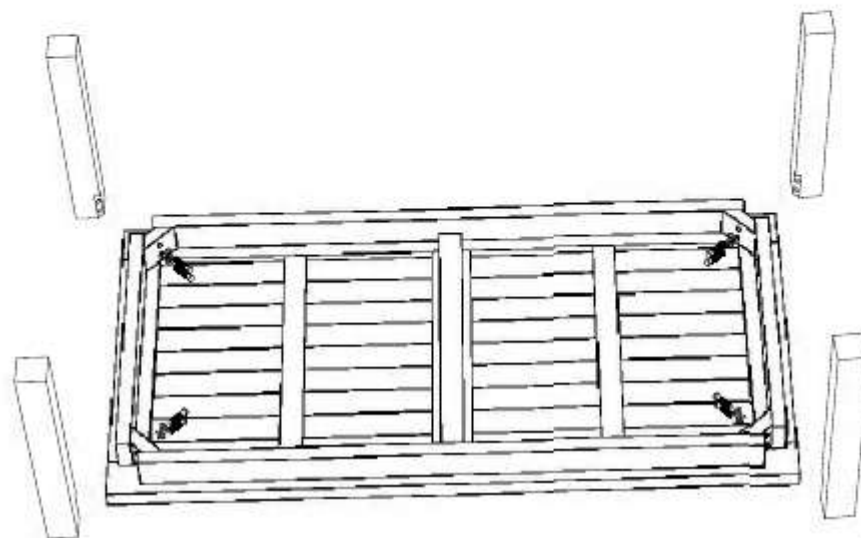

COFFEE TABLE

CODE SKU NO : EEI-1154-NAT

1

2

3

STAINLESS STEEL HARDWARE

M 8 X 6cm = 8 pcs

Flat Washer M 8 = 8 pcs

Open Wrench M5 = 1 pc

4