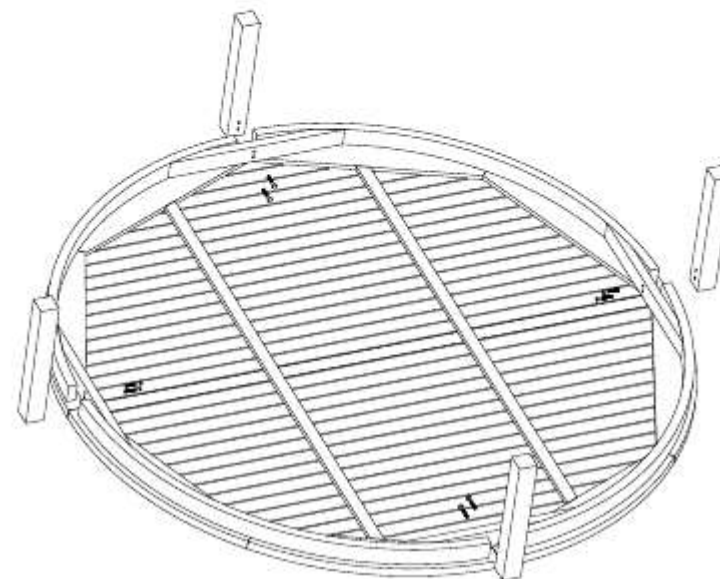

ROUND COFFEE TABLE

CODE SKU NO : EEI-1153-NAT

1

2

3

STAINLESS STEEL HARDWARE

M 8 X 4cm = 8 pcs

Flat Washer M 8 = 8 pcs

Open Wrench M5 = 1 pc

4