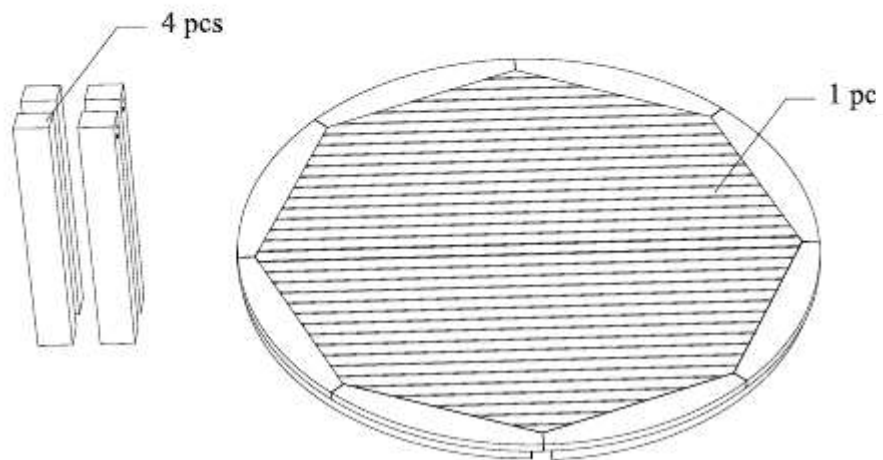

ROUND COFFEE TABLE

CODE SKU NO : EEI-1153-NAT

1

2

3

STAINLESS STEEL HARDWARE

M 8 X 4cm = 8 pcs

Flat Washer M 8 = 8 pcs

Open Wrench M5 = 1 pc

4