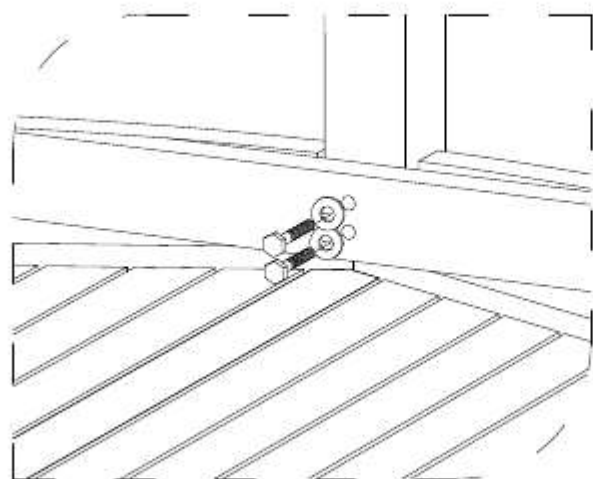

ROUND COFFEE TABLE

CODE SKU NO : EEI-1153-NAT

1

2

3

STAINLESS STEEL HARDWARE

M 8 X 4cm = 8 pcs

Flat Washer M 8 = 8 pcs

Open Wrench M5 = 1 pc

4