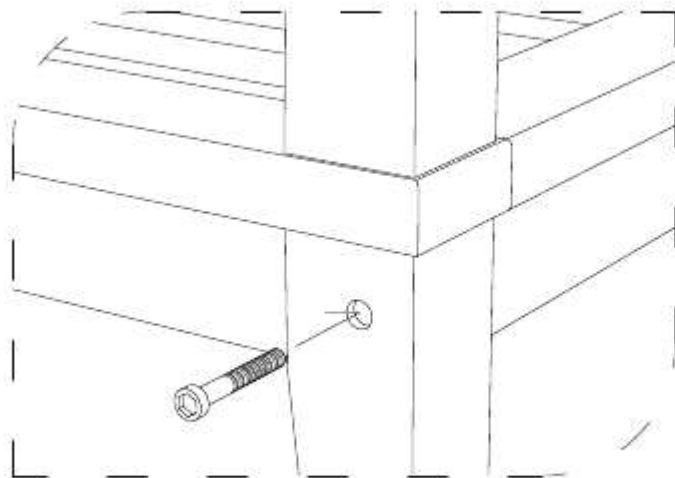

# OTTOMAN

CODE SKU NO : EEI-1152-NAT-WHI

1

2

3

## STAINLESS STEEL HARDWARE

M 6 X 7cm = 4 pcs

Allen Wrench = 1 pc

4