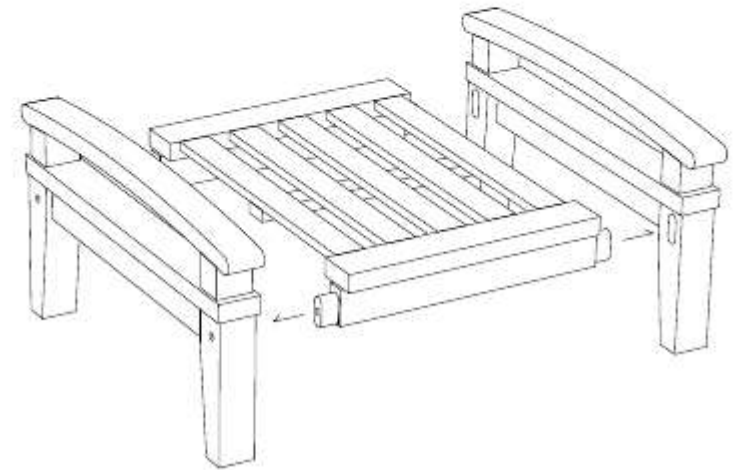

# OTTOMAN

CODE SKU NO : EEI-1152-NAT-WHI

1

2

3

## STAINLESS STEEL HARDWARE

M 6 X 7cm = 4 pcs

Allen Wrench = 1 pc

4