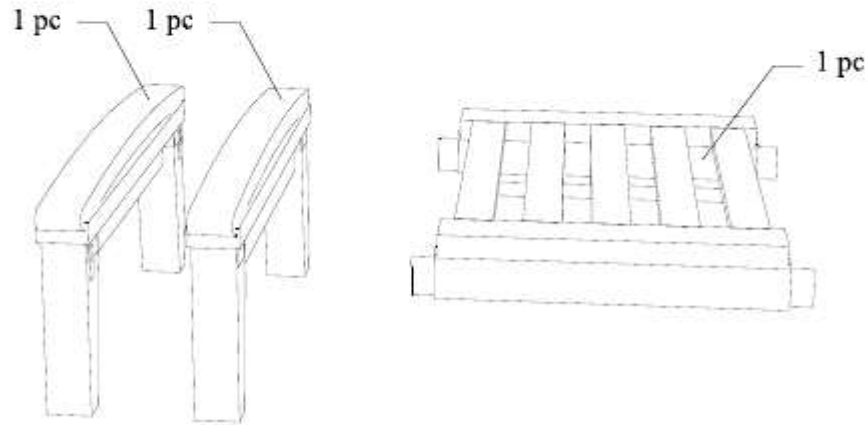

# OTTOMAN

CODE SKU NO : EEI-1152-NAT-WHI

1

2

3

## STAINLESS STEEL HARDWARE

M 6 X 7cm = 4 pcs

Allen Wrench = 1 pc

4