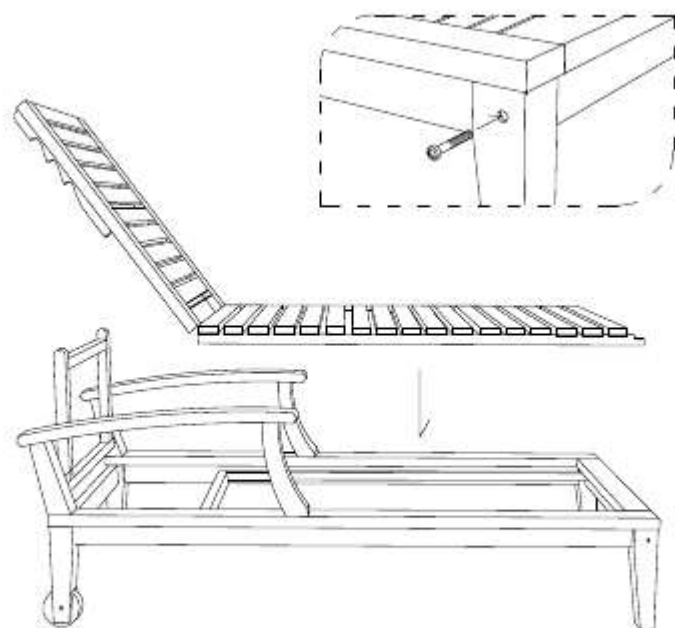

MARINA OUTDOOR PATIO TEAK SINGLE CHAISE IN NATURAL

CODE SKU NO : EEI-1151-NAT-WHI

2

STAINLESS STEEL HARDWARE

M 6 X 4cm = 6 pcs

M 6 X 7cm = 4 pcs

Allen Wrench M4= 1 pc

3