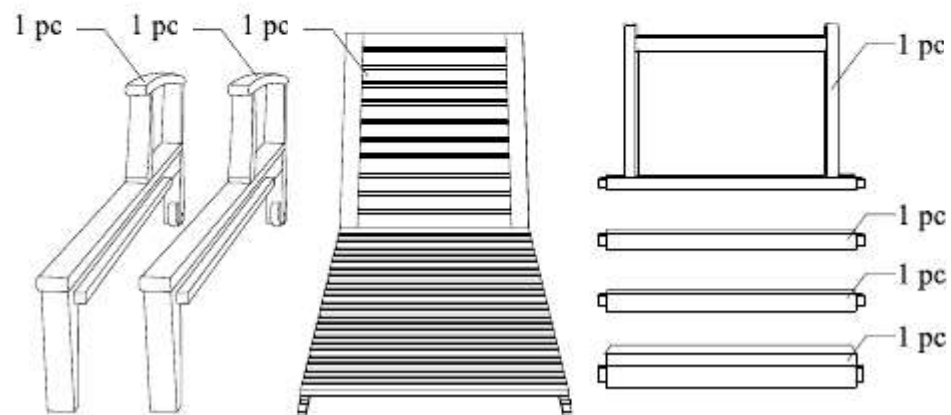

MARINA OUTDOOR PATIO TEAK SINGLE CHAISE IN NATURAL

CODE SKU NO : EEI-1151-NAT-WHI

2

STAINLESS STEEL HARDWARE

M 6 X 4cm = 6 pcs

M 6 X 7cm = 4 pcs

Allen Wrench M4= 1 pc

3