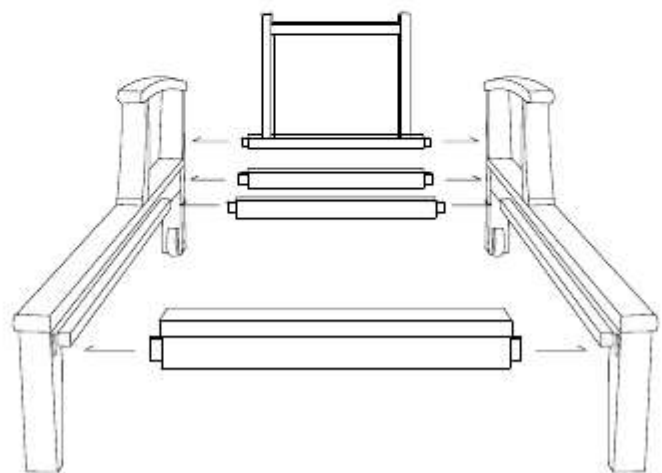

MARINA OUTDOOR PATIO TEAK SINGLE CHAISE IN NATURAL

CODE SKU NO : EEI-1151-NAT-WHI

2

STAINLESS STEEL HARDWARE

M 6 X 4cm = 6 pcs

M 6 X 7cm = 4 pcs

Allen Wrench M4= 1 pc

3