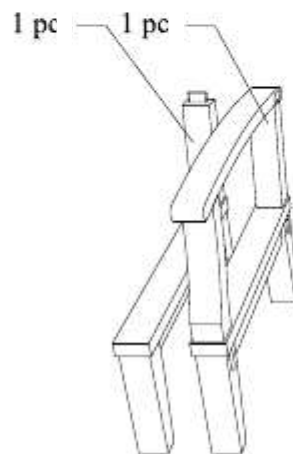

DEEP SEATING RIGHT

CODE SKU NO : EEI-1148-NAT-WHI

1

STAINLESS STEEL HARDWARE

M 6 X 4cm = 1 pc

M 6 X 7cm = 6 pcs

Allen Wrench M4= 1 pc

2