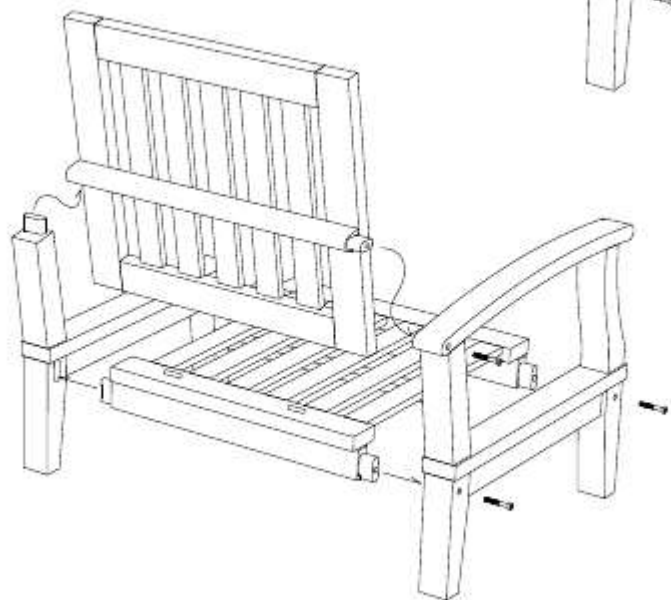

DEEP SEATING RIGHT

CODE SKU NO : EEI-1148-NAT-WHI

1

STAINLESS STEEL HARDWARE

M 6 X 4cm = 1 pc

M 6 X 7cm = 6 pcs

Allen Wrench M4= 1 pc

2