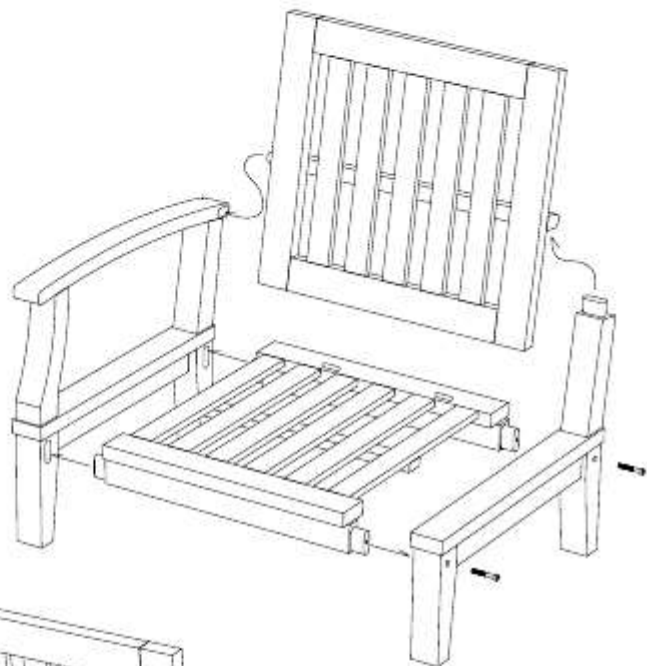

DEEP SEATING RIGHT

CODE SKU NO : EEI-1148-NAT-WHI

1

STAINLESS STEEL HARDWARE

M 6 X 4cm = 1 pc

M 6 X 7cm = 6 pcs

Allen Wrench M4= 1 pc

2