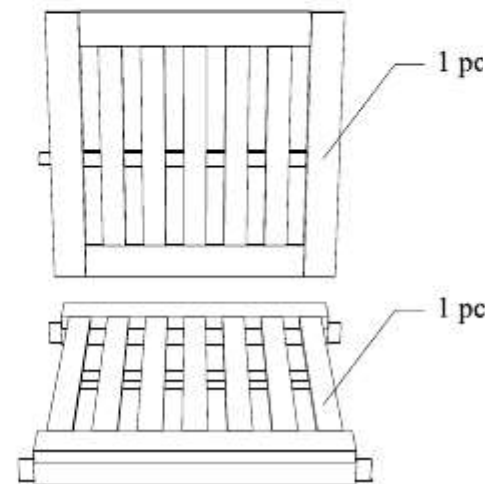

DEEP SEATING RIGHT

CODE SKU NO : EEI-1148-NAT-WHI

1

STAINLESS STEEL HARDWARE

M 6 X 4cm = 1 pc

M 6 X 7cm = 6 pcs

Allen Wrench M4= 1 pc

2