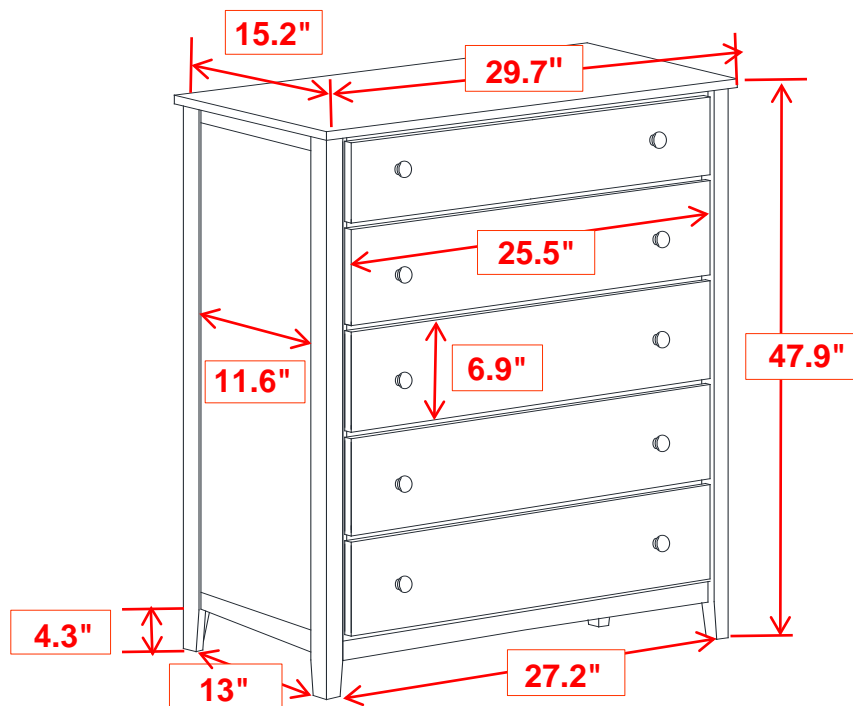

ITEM:215865

INNER SIZE OF DRAWER : 5.2" x 12.48" x 23"

Note : Dimension tolerance $\pm 5\%$