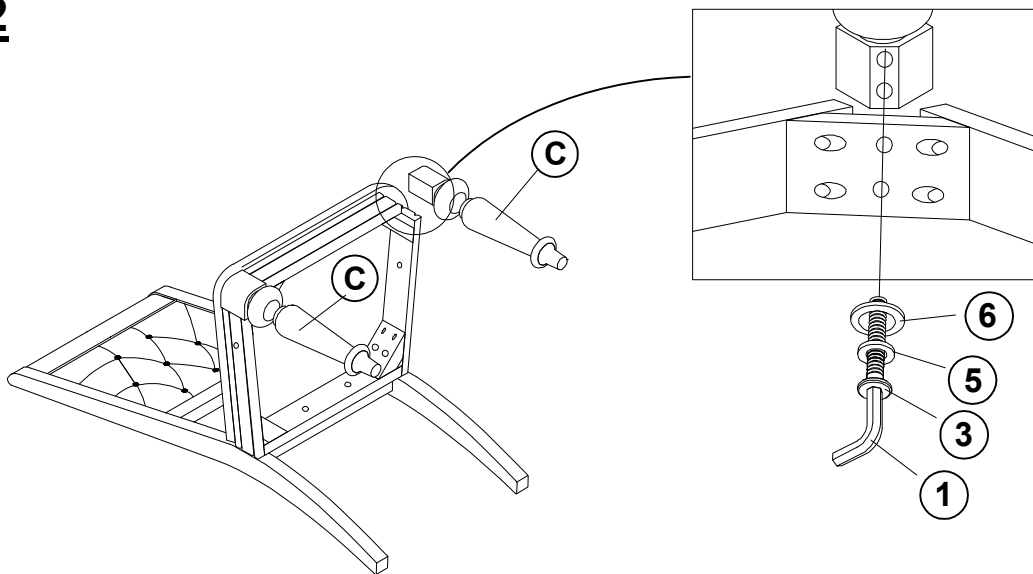

STEP 2

STEP 3 **COMPLETE**