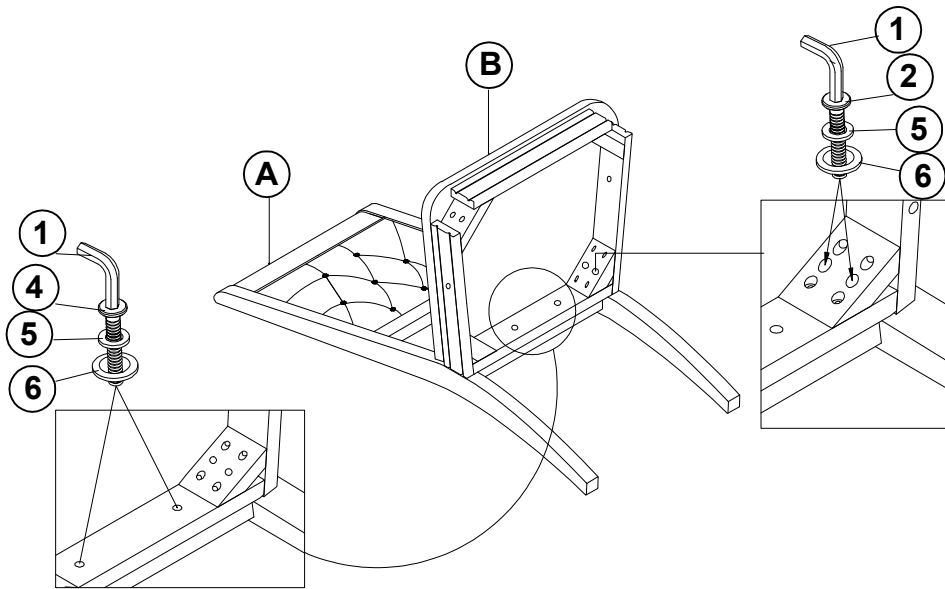

ITEM: **106472**

ASSEMBLY INSTRUCTIONS

STEP 1