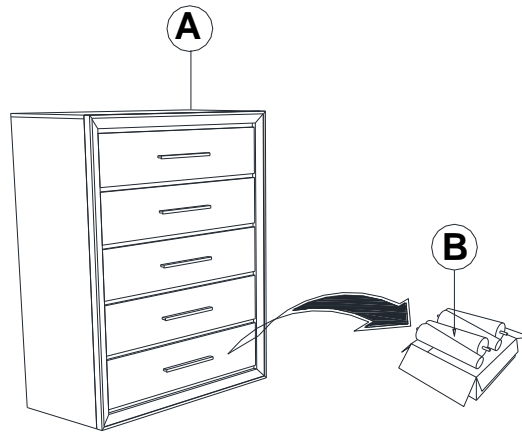

## PARTS IDENTIFICATION

A CHEST

1PC

B LEG

4PCS

ITEM: **222705**

**ASSEMBLY INSTRUCTIONS**

**STEP 1**

**STEP 2**

**STEP 3**

ITEM: 222705

**INNER SIZE OF DRAWER : 28.82" x 12.64" x 4.21"**

**Note :** Dimension tolerance  $\pm 5\%$