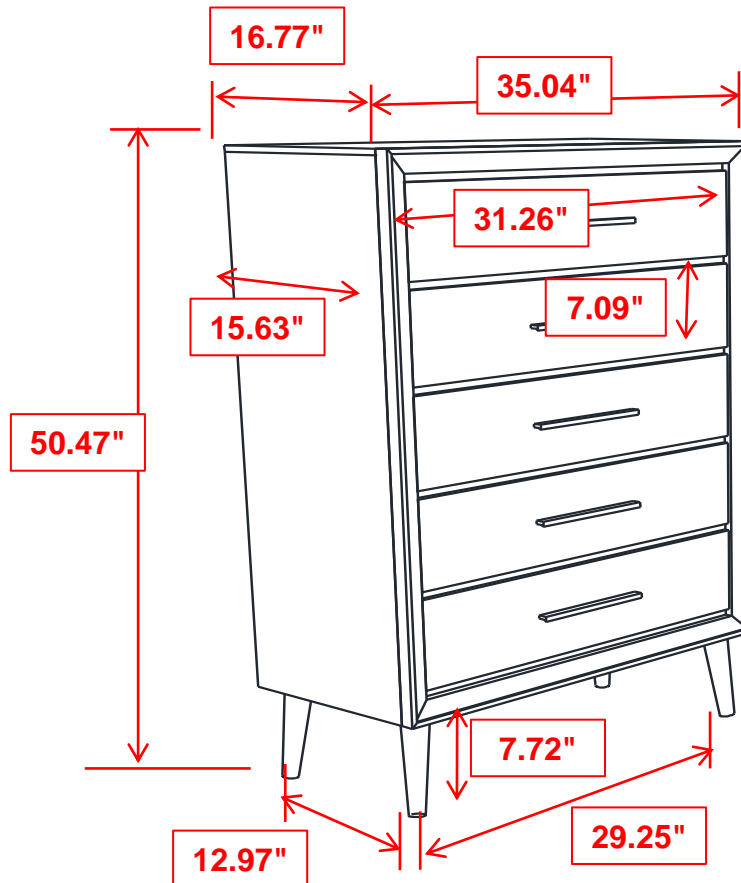

## PARTS IDENTIFICATION

A CHEST

1PC

B LEG

4PCS

ITEM: **222705**

**ASSEMBLY INSTRUCTIONS**

**STEP 1**

**STEP 2**

**STEP 3**

ITEM: 222705

**INNER SIZE OF DRAWER : 28.82" x 12.64" x 4.21"**

**Note :** Dimension tolerance  $\pm 5\%$