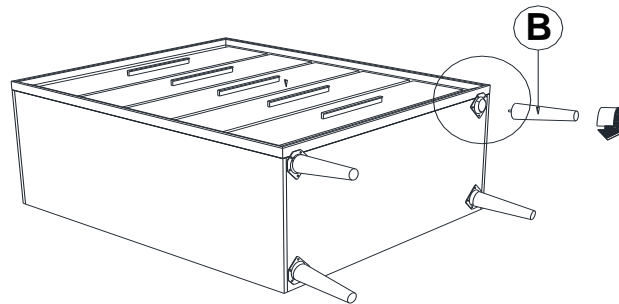

## PARTS IDENTIFICATION

A CHEST

1PC

B LEG

4PCS

ITEM: **222705**

**ASSEMBLY INSTRUCTIONS**

**STEP 1**

**STEP 2**

**STEP 3**

ITEM: 222705

**INNER SIZE OF DRAWER : 28.82" x 12.64" x 4.21"**

**Note :** Dimension tolerance  $\pm 5\%$