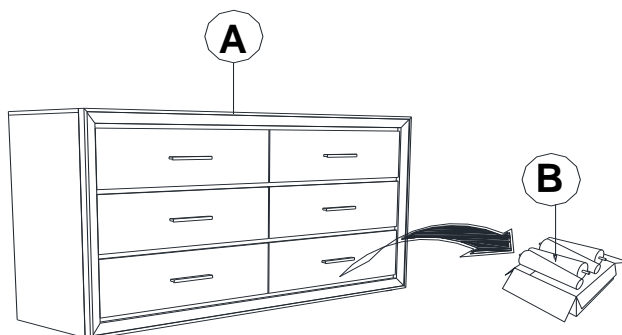

ASSEMBLY TIME

05 MINUTES

PARTS IDENTIFICATION

A DRESSER

1PC

B LEG

4PCS

ITEM: **222703**

ASSEMBLY INSTRUCTIONS

STEP 1

STEP 2

STEP 3
COMPLETE

ITEM: **222703**

INNER SIZE OF DRAWER : 24.88" x 12.64" x 5.28"

Note : Dimension tolerance $\pm 5\%$