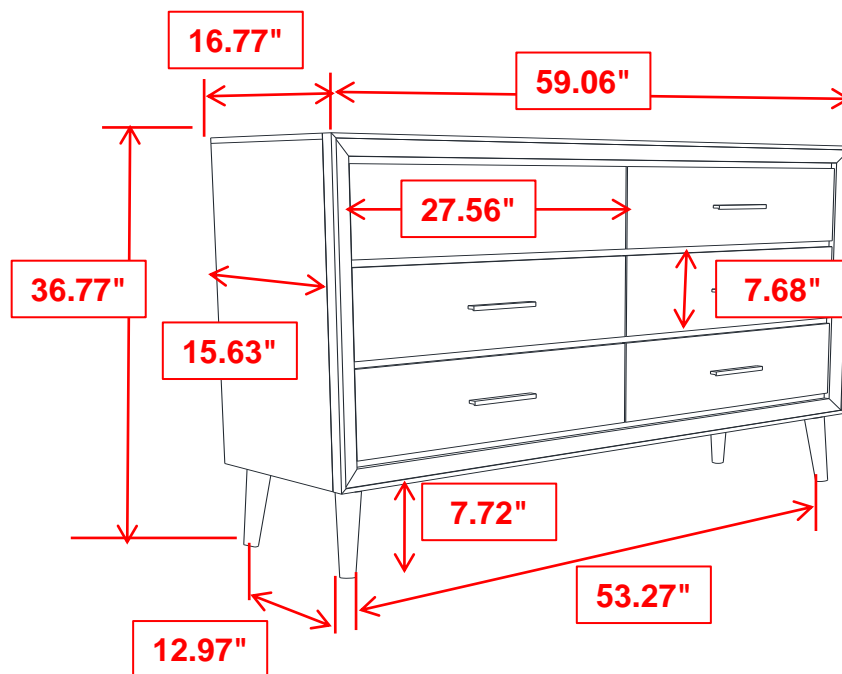

ASSEMBLY TIME

05 MINUTES

PARTS IDENTIFICATION

A DRESSER

1PC

B LEG

4PCS

ITEM: **222703**

ASSEMBLY INSTRUCTIONS

STEP 1

STEP 2

STEP 3
COMPLETE

ITEM: **222703**

INNER SIZE OF DRAWER : 24.88" x 12.64" x 5.28"

Note : Dimension tolerance $\pm 5\%$