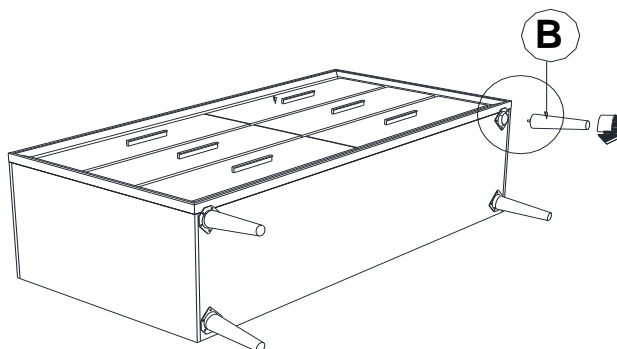

ASSEMBLY TIME

05 MINUTES

PARTS IDENTIFICATION

A DRESSER

1PC

B LEG

4PCS

ITEM: **222703**

ASSEMBLY INSTRUCTIONS

STEP 1

STEP 2

STEP 3
COMPLETE

ITEM: **222703**

INNER SIZE OF DRAWER : 24.88" x 12.64" x 5.28"

Note : Dimension tolerance $\pm 5\%$