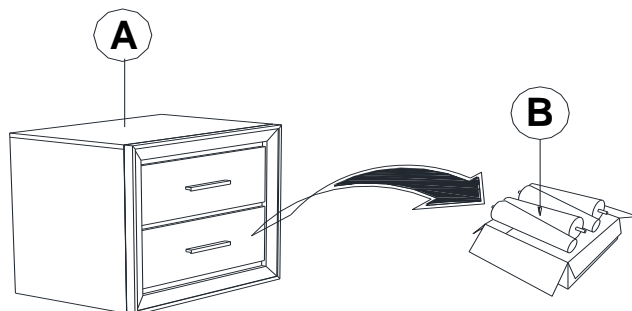

ASSEMBLY INSTRUCTIONS

STEP 1

STEP 2

STEP 3
COMPLETE

ITEM: 222702

INNER SIZE OF DRAWER : 17.01" x 12.64" x 4.21"

Note : Dimension tolerance $\pm 5\%$