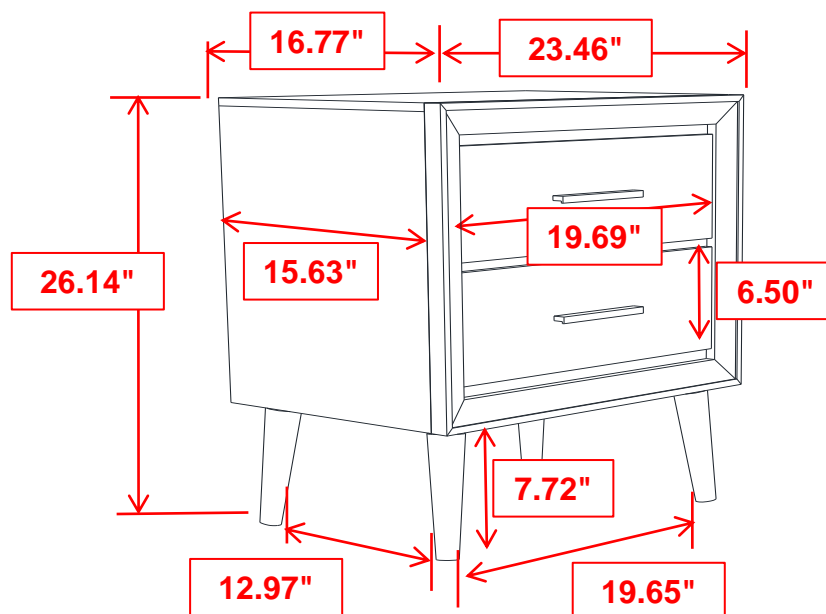

ASSEMBLY INSTRUCTIONS

STEP 1

STEP 2

STEP 3
COMPLETE

ITEM: 222702

INNER SIZE OF DRAWER : 17.01" x 12.64" x 4.21"

Note : Dimension tolerance $\pm 5\%$