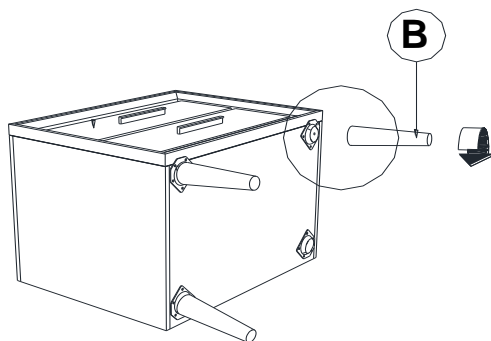

ASSEMBLY TIME

5 MINUTES

PARTS IDENTIFICATION

A NIGHTSTAND

1PC

B LEG

4PCS

ITEM: **222702**

ASSEMBLY INSTRUCTIONS

STEP 1

STEP 2

STEP 3
COMPLETE

ITEM: 222702

INNER SIZE OF DRAWER : 17.01" x 12.64" x 4.21"

Note : Dimension tolerance $\pm 5\%$