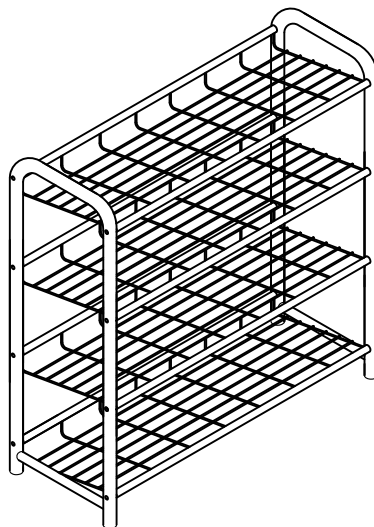

ASSEMBLY TIME

10 MINUTES

PARTS IDENTIFICATION

A SIDE FRAME

2PCS

B SHELF

4PCS

HARDWARE IDENTIFICATION

1 BOLTS

M6*30mm

16PCS

2 ALLEN WRENCH

4mm

1PC

ITEM: 950031

ASSEMBLY INSTRUCTIONS

STEP 1

STEP 2

ITEM: 950031

ASSEMBLY INSTRUCTIONS

Note : Dimension tolerance $\pm 5\%$