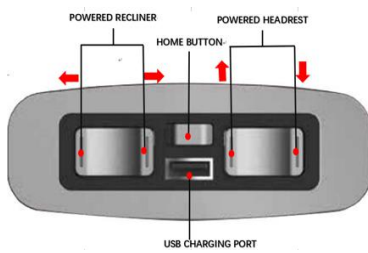

ASSEMBLY TIME PER UNIT 20 MINUTES

PARTS IDENTIFICATION

A		BASE	1 PC
B		LEFT BACK	1 PC
C		CONSOLE BACK	1 PC
D		RIGHT BACK	1 PC
E		POWER CABLE	1 PC
Z 1		HARDWARE PACKAGE BOLT	2 PCS

ITEM: 603415PP
ASSEMBLY INSTRUCTIONS

STEP1

STEP2

STEP3

STEP4

ITEM: 603415PP

Note : Dimension tolerance $\pm 5\%$