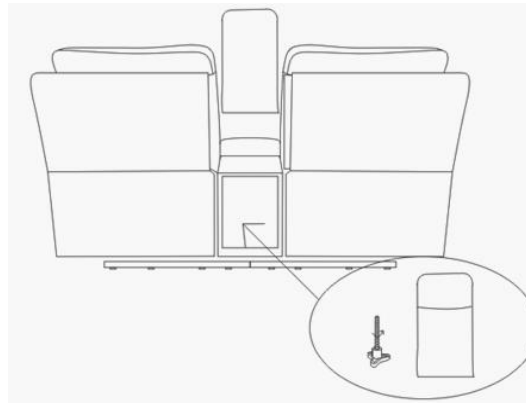

ITEM: 603415PP
ASSEMBLY INSTRUCTIONS

STEP1

STEP2

STEP3

STEP4