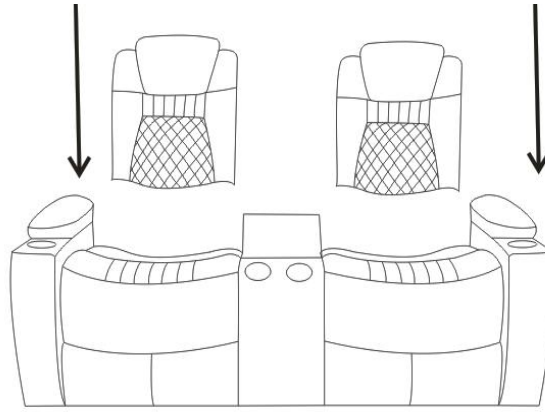

ASSEMBLY TIME PER UNIT 20 MINUTES

PARTS IDENTIFICATION

A		BASE	1 PC
B		LEFT BACK	1 PC
C		CONSOLE BACK	1 PC
D		RIGHT BACK	1 PC
E		POWER CABLE	1 PC
Z 1		HARDWARE PACKAGE BOLT	2 PCS

ITEM: 603415PP
ASSEMBLY INSTRUCTIONS

STEP1

STEP2

STEP3

STEP4

ITEM: 603415PP

Note : Dimension tolerance $\pm 5\%$