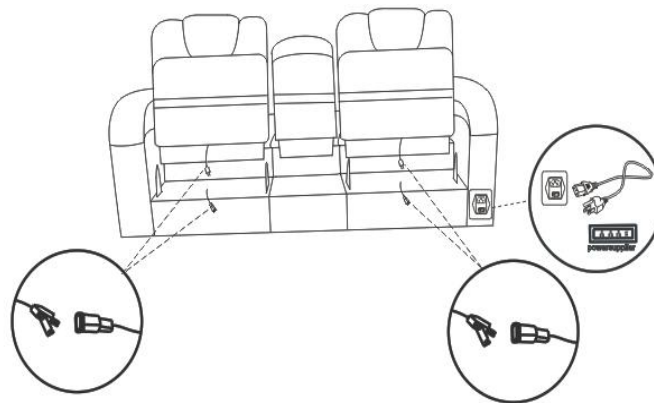

ITEM: 603415PP
ASSEMBLY INSTRUCTIONS

STEP1

STEP2

STEP3

STEP4