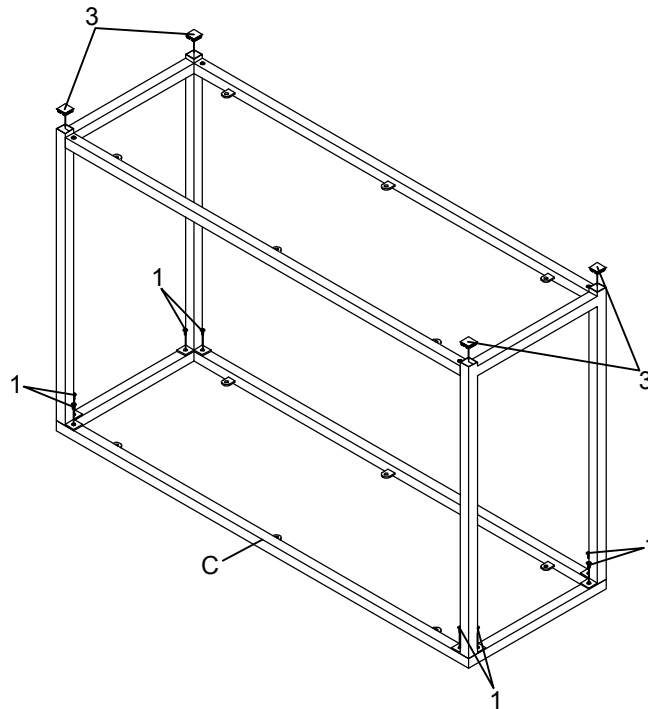

HARDWARE IDENTIFICATION

1	BOLT (1/4" x 15mm)		12PCS	4	ADHESIVE (ϕ 15 x 2mm)		6PCS
2	SUCTION CUP (ϕ 5mm)		6PCS	5	ALLEN WRENCH (4mm)		1PC
3	CAP (25 x 25mm)		4PCS				

ITEM: 705239

ASSEMBLY INSTRUCTIONS

STEP 1 Do not tighten until each step is completed or instructed.

STEP 2

ITEM: 705239

ASSEMBLY INSTRUCTIONS

STEP 3

STEP 4 COMPLETE

ITEM: 705239

ASSEMBLY INSTRUCTIONS

Product Size : 1200 X 400 X 762 H (MM)
Product Size : 47.25" X 15.75" X 30"