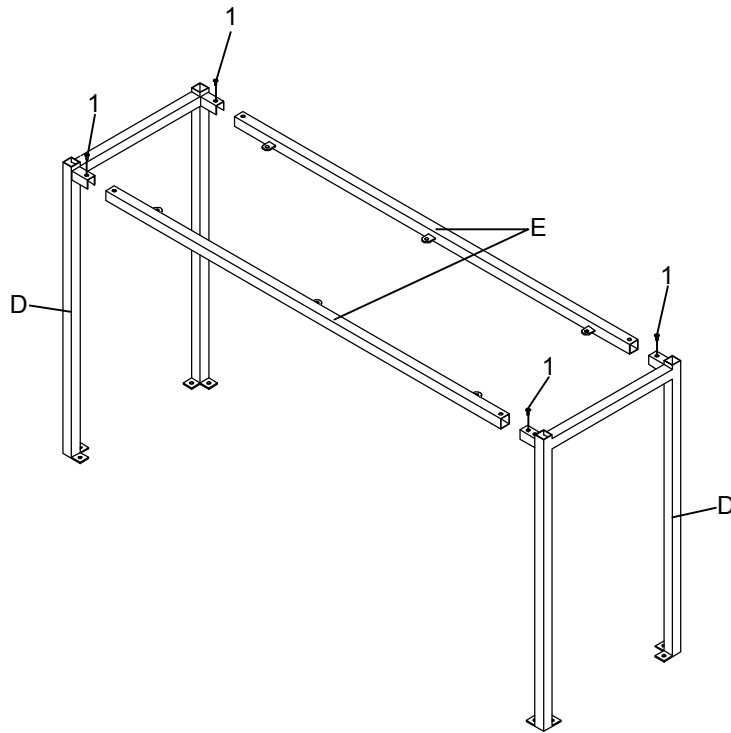

HARDWARE IDENTIFICATION

1	BOLT (1/4" x 15mm)		12PCS	4	ADHESIVE (ϕ 15 x 2mm)		6PCS
2	SUCTION CUP (ϕ 5mm)		6PCS	5	ALLEN WRENCH (4mm)		1PC
3	CAP (25 x 25mm)		4PCS				

ITEM: 705239

ASSEMBLY INSTRUCTIONS

STEP 1 Do not tighten until each step is completed or instructed.

STEP 2

ITEM: 705239

ASSEMBLY INSTRUCTIONS

STEP 3

STEP 4 COMPLETE

ITEM: 705239

ASSEMBLY INSTRUCTIONS

Product Size : 1200 X 400 X 762 H (MM)
Product Size : 47.25" X 15.75" X 30"

Note : Dimension tolerance $\pm 5\%$