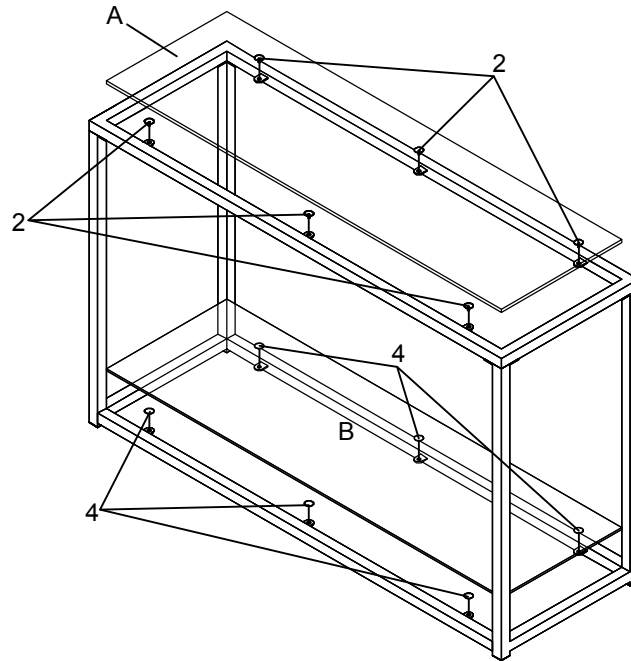

HARDWARE IDENTIFICATION

1	BOLT (1/4" x 15mm)		12PCS	4	ADHESIVE (ϕ 15 x 2mm)		6PCS
2	SUCTION CUP (ϕ 5mm)		6PCS	5	ALLEN WRENCH (4mm)		1PC
3	CAP (25 x 25mm)		4PCS				

ITEM: 705239

ASSEMBLY INSTRUCTIONS

STEP 1 Do not tighten until each step is completed or instructed.

STEP 2

ITEM: 705239

ASSEMBLY INSTRUCTIONS

STEP 3

STEP 4 COMPLETE

ITEM: 705239

ASSEMBLY INSTRUCTIONS

Product Size : 1200 X 400 X 762 H (MM)
Product Size : 47.25" X 15.75" X 30"