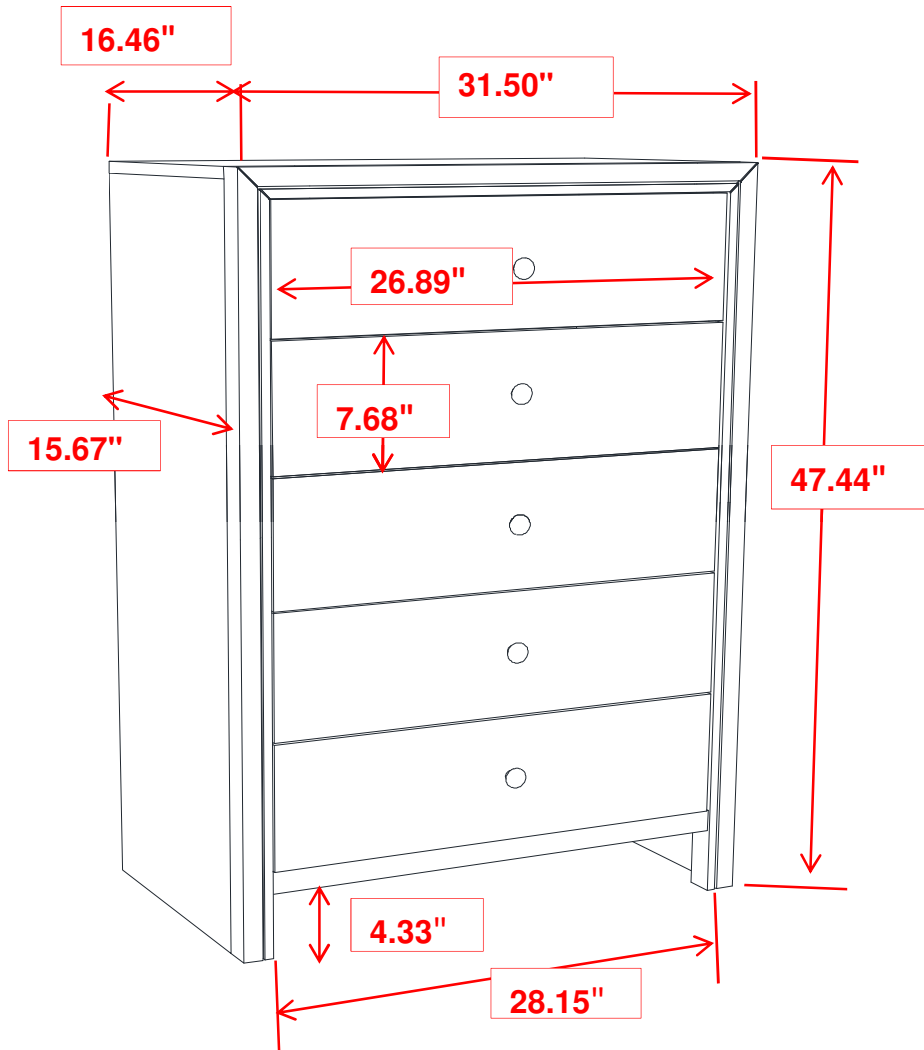

ITEM:215845

INNER SIZE OF DRAWER : 3.94" x 12.60" x 24.80"

Note : Dimension tolerance $\pm 5\%$