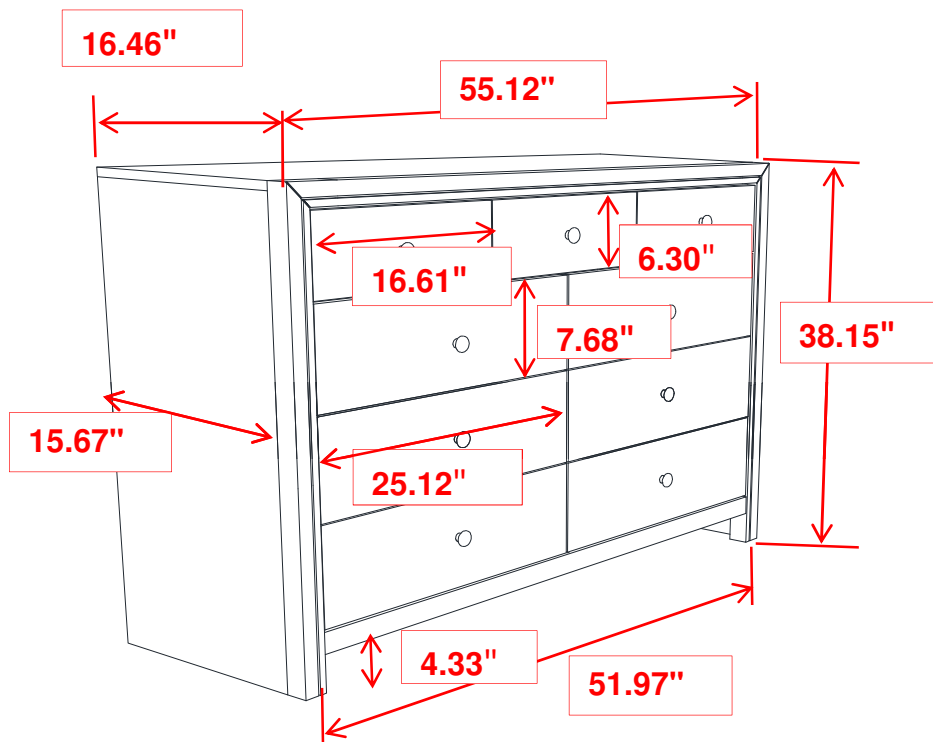

ITEM:215843

INNER SIZE OF DRAWER BIG : 3.94" x 12.60" x 23.23"
INNER SIZE OF DRAWER SMALL : 3.94" x 12.60" x 14.17"

Note : Dimension tolerance $\pm 5\%$