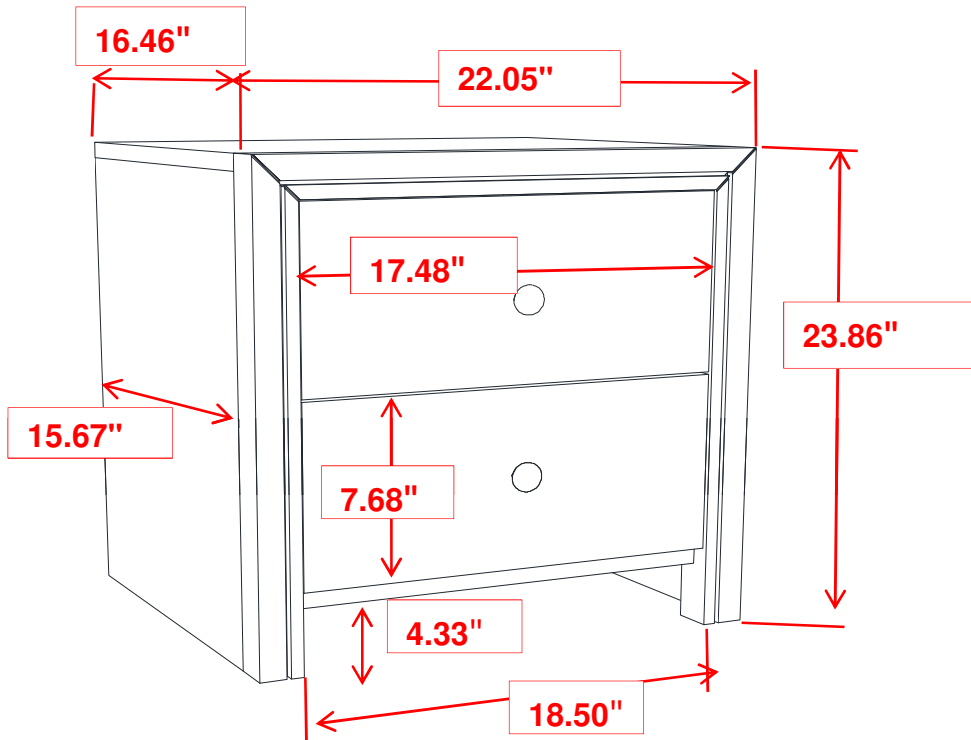

ITEM:215842

INNER SIZE OF DRAWER : 3.94" x 12.60" x 14.96"

Note : Dimension tolerance $\pm 5\%$