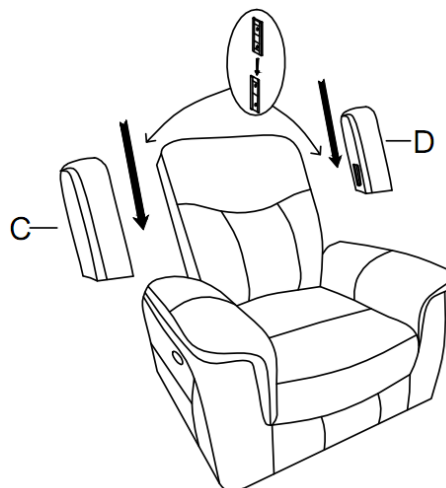

ASSEMBLY INSTRUCTIONS
COASTER FINE FURNITURE

Fine Furniture for every stage of life

650356P
Power Recliner

ITEM : **650356P**

ASSEMBLY INSTRUCTIONS

ASSEMBLY TIPS:

- 1.Remove hardware from box and sort by size.
- 2.Please check to see that all hardware and parts are present prior to start of assembly.
- 3.Please follow attached instruction in the same sequence as numbered to assure fast & easy assembly.

1PC

D RIGHT EAR

1PC

E POWER CABLE

1PC

ITEM : **650356P**

ASSEMBLY INSTRUCTIONS

STEP 1

STEP 2

STEP 3

USB CHARGING PORT

POWERED RECLINER

STEP 4

Note : Dimension tolerance $\pm 5\%$