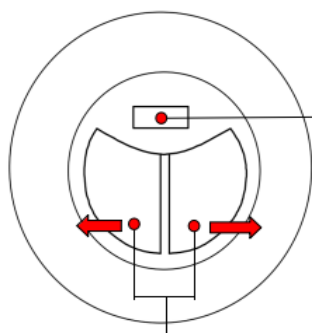

1PC

D RIGHT EAR

1PC

E POWER CABLE

1PC

ITEM : **650356P**

ASSEMBLY INSTRUCTIONS

STEP 1

STEP 2

STEP 3

USB CHARGING PORT

POWERED RECLINER

STEP 4

Note : Dimension tolerance $\pm 5\%$