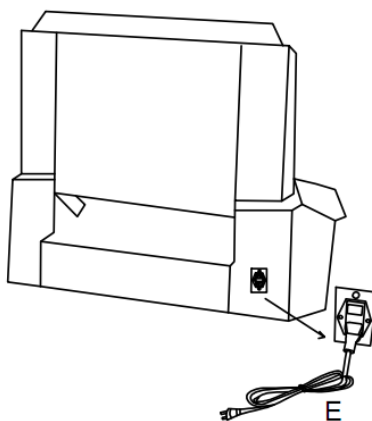

1PC

D RIGHT EAR

1PC

E POWER CABLE

1PC

ITEM : **650356P**

ASSEMBLY INSTRUCTIONS

STEP 1

STEP 2

STEP 3

USB CHARGING PORT

POWERED RECLINER

STEP 4

Note : Dimension tolerance $\pm 5\%$