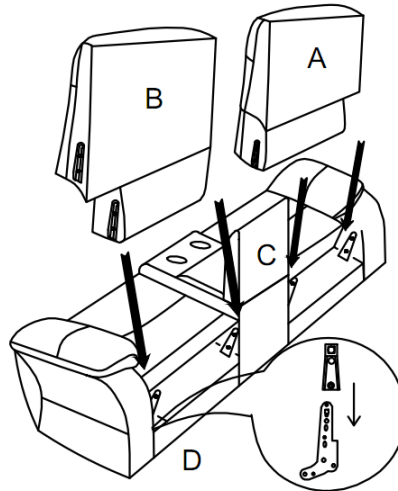

ASSEMBLY INSTRUCTIONS
COASTER FINE FURNITURE

Fine Furniture for every stage of life

650355P
Power Loveseat

ITEM : **650355P**

ASSEMBLY INSTRUCTIONS

ASSEMBLY TIPS:

- 1.Remove hardware from box and sort by size.
- 2.Please check to see that all hardware and parts are present prior to start of assembly.
- 3.Please follow attached instruction in the same sequence as numbered to assure fast & easy assembly.

ASSEMBLY TIME

10 MINUTES

PARTS IDENTIFICATION

A	LEFT BACK		1PC	D	BASE		1PC
B	RIGHT BACK		1PC	E	LEFT EAR		1PC
C	MIDDLE BACK		1PC	F	RIGHT EAR		1PC
				G	RIGHT EAR		1PC

ITEM : **650355P**

ASSEMBLY INSTRUCTIONS

STEP 1

STEP 2

STEP 3

STEP 4

Note : Dimension tolerance $\pm 5\%$