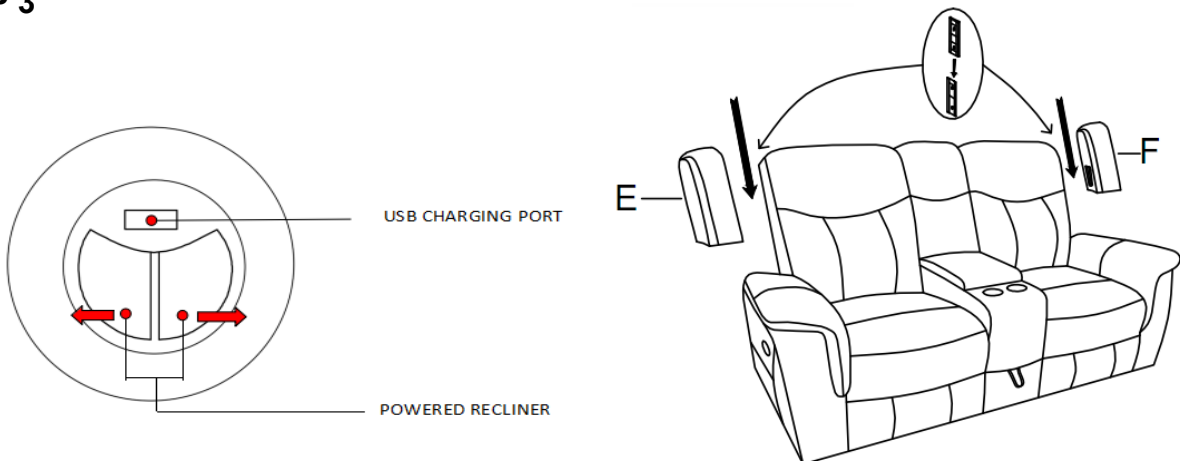

ITEM : **650355P**

ASSEMBLY INSTRUCTIONS

STEP 1

STEP 2

STEP 3

STEP 4

Note : Dimension tolerance $\pm 5\%$