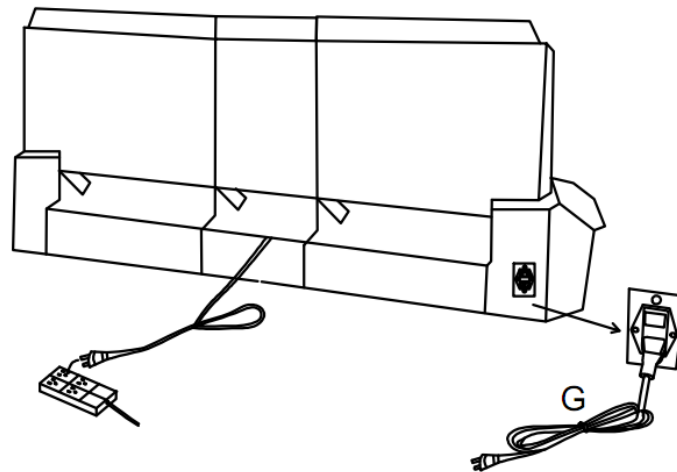

ITEM : **650355P**

ASSEMBLY INSTRUCTIONS

STEP 1

STEP 2

STEP 3

STEP 4

Note : Dimension tolerance $\pm 5\%$