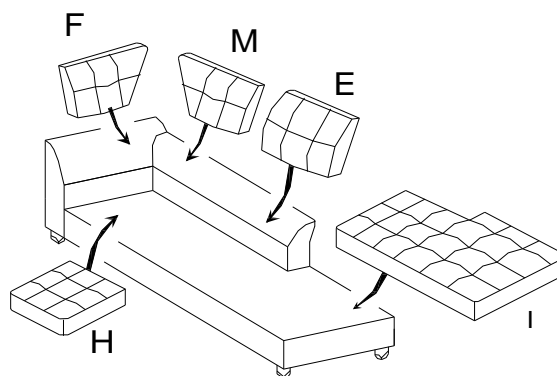

ITEM : 505655B1 CHAISE (RAF)

ASSEMBLY INSTRUCTIONS

STEP 1

2		X 4	3		X 4
4		X 4	5		X 1

STEP 2

1		X 2	3		X 2
4		X 2	5		X 1

STEP 3

STEP 4