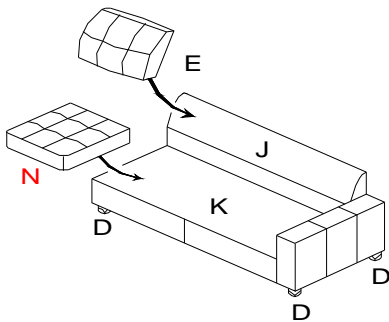

ASSEMBLY TIME

10 MINUTES

PARTS IDENTIFICATION

J	SOFA BACK FRAME		1PC
K	SOFA SEAT FRAME		1PC
L	SOFA ARM FRAME		1PC
D	FOOT		4PCS
E	BACK CUSHION		3PCS
G	PILLOW		1PC
N	SEAT CUSHION		3PCS

Z	HARDWARE PACKAGE		
NO	DESCRIPTION	FIGURE	QTY
1	SMALL SCREW 5/16" * 1-3/8"		2PCS
2	LARGE SCREW 5/16" * 2-3/16"		4PCS
3	LOCK WASHER 5/16" * 13mm		6PCS+1PC SPARE
4	FLAT WASHER 5/16" * 19mm		6 PCS+1PC SPARE
5	ALLEN KEY M5		1PC