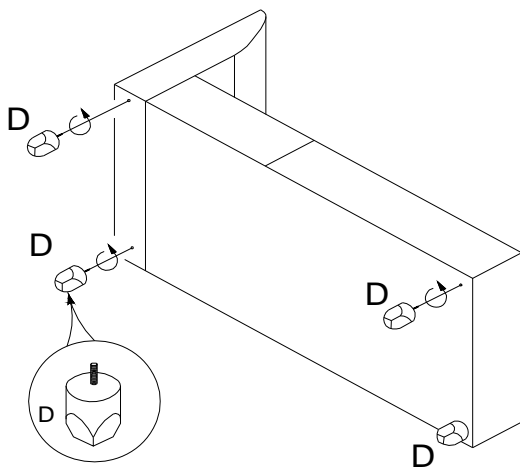

Z	HARDWARE PACKAGE		
NO	DESCRIPTION	FIGURE	QTY
1	SMALL SCREW 5/16" * 1-3/8"		2PCS
2	LARGE SCREW 5/16" * 2-3/16"		4PCS
3	LOCK WASHER 5/16" * 13mm		6PCS+1PC SPARE
4	FLAT WASHER 5/16" * 19mm		6 PCS+1PC SPARE
5	ALLEN KEY M5		1PC

Z-B1(BOX1)-Hardware pack is located in 505655(B1)

ITEM : 505655B1 CHAISE (RAF)

ASSEMBLY INSTRUCTIONS

STEP 1

2		X 4	3		X 4
4		X 4	5		X 1

STEP 2

1		X 2	3		X 2
4		X 2	5		X 1

STEP 3