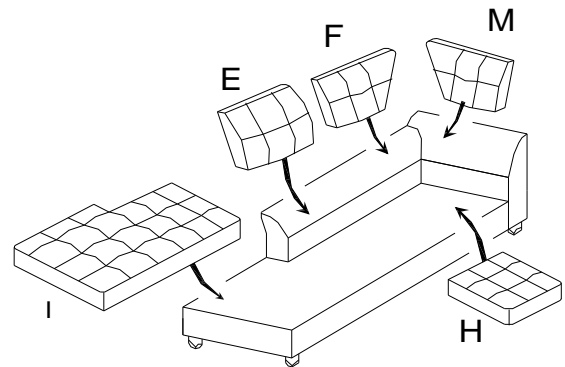

ITEM : 505655B1 CHAISE (LAF)

ASSEMBLY INSTRUCTIONS

STEP 1

2		X 4	3		X 4
4		X 4	5		X 1

STEP 2

1		X 2	3		X 2
4		X 2	5		X 1

STEP 3

STEP 4