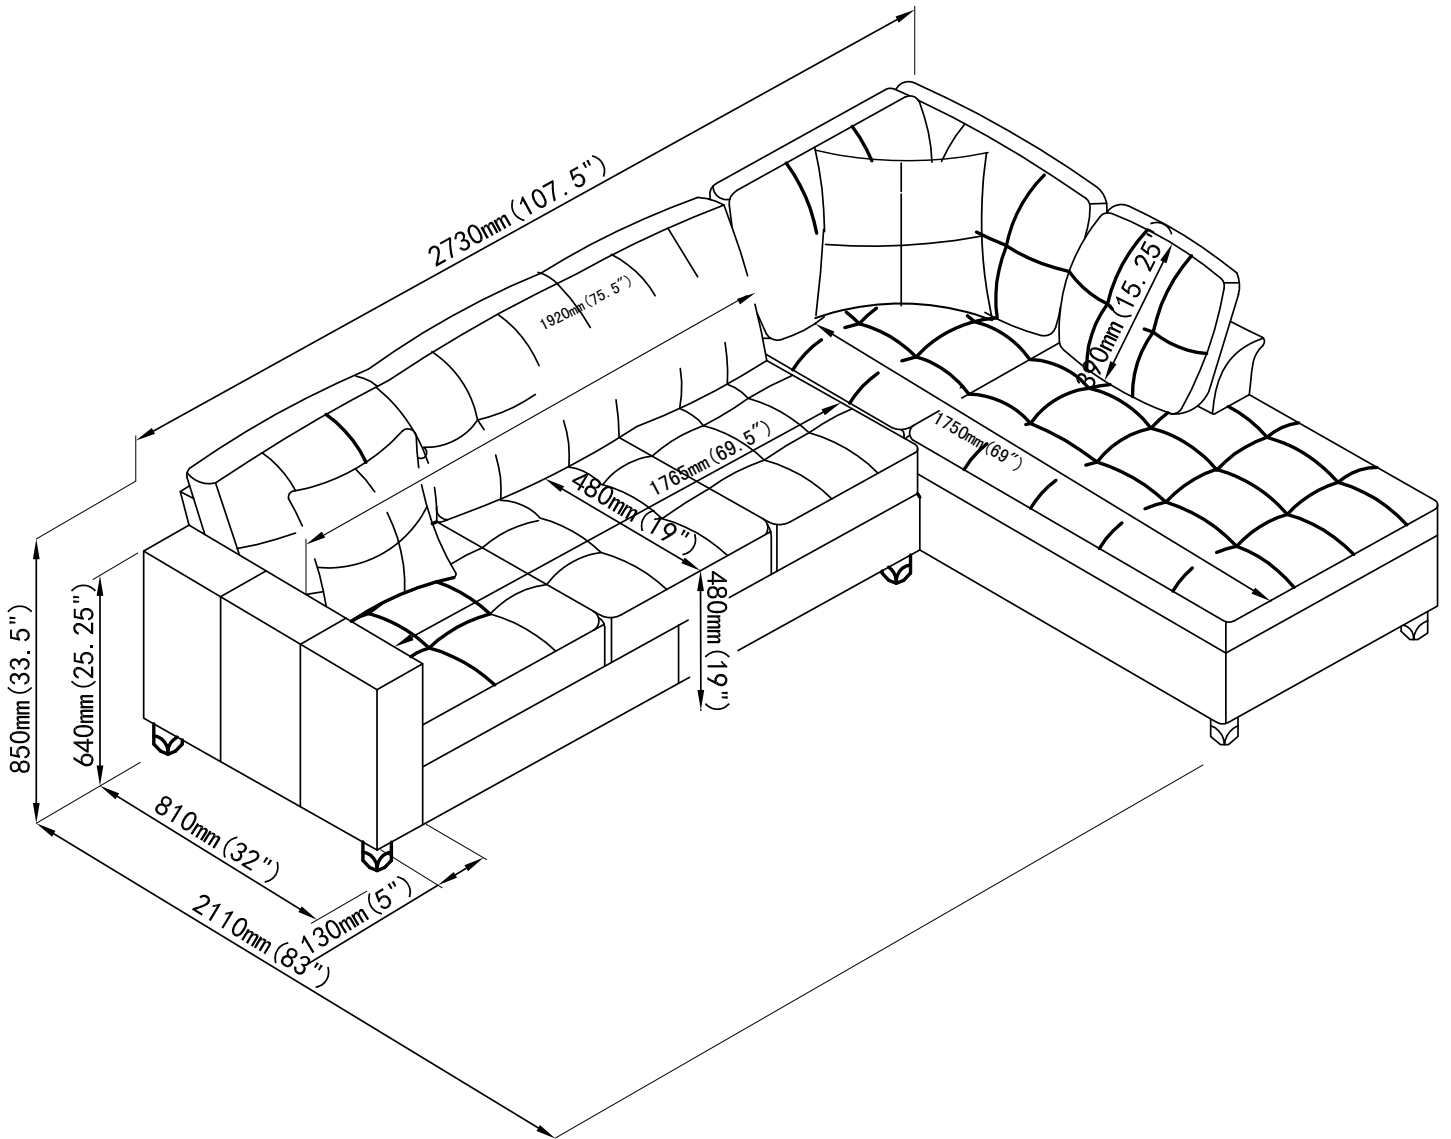

505655

Note: Dimension tolerance $\pm 5\%$