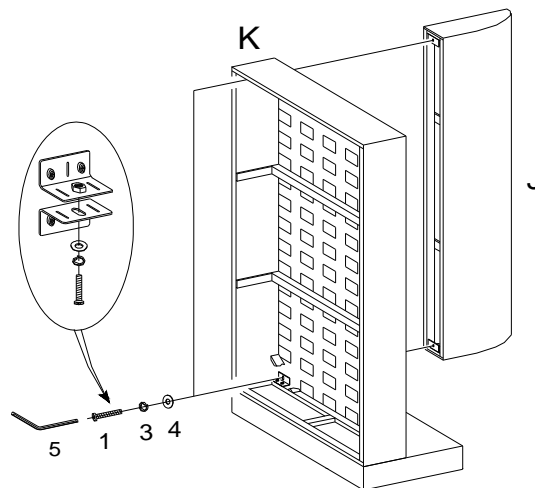

ASSEMBLY TIME

10 MINUTES

PARTS IDENTIFICATION

J	SOFA BACK FRAME		1PC
K	SOFA SEAT FRAME		1PC
L	SOFA ARM FRAME		1PC
D	FOOT		4PCS
E	BACK CUSHION		3PCS
G	PILLOW		1PC
N	SEAT CUSHION		3PCS

Z	HARDWARE PACKAGE		
NO	DESCRIPTION	FIGURE	QTY
1	SMALL SCREW 5/16" * 1-3/8"		2PCS
2	LARGE SCREW 5/16" * 2-3/16"		4PCS
3	LOCK WASHER 5/16" * 13mm		6PCS+1PC SPARE
4	FLAT WASHER 5/16" * 19mm		6 PCS+1PC SPARE
5	ALLEN KEY M5		1PC

Z-B2(BOX2)-Hardware pack is located in 505655(B2)

ASSEMBLY INSTRUCTIONS

STEP 1

2		X 4	3		X 4
4		X 4	5		X 1

STEP 2

1		X 2	3		X 2
4		X 2	5		X 1

STEP 3

STEP 4