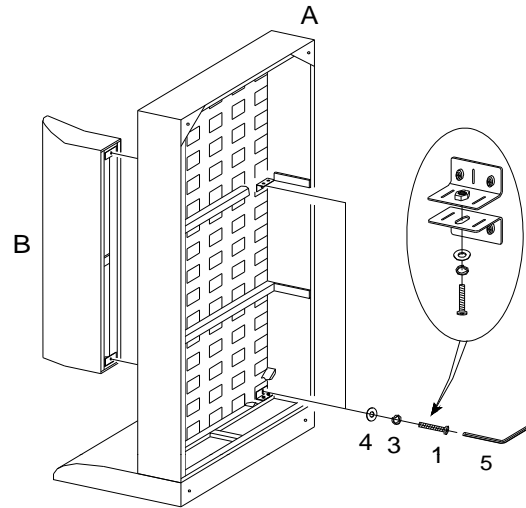

Z	HARDWARE PACKAGE		
NO	DESCRIPTION	FIGURE	QTY
1	SMALL SCREW 5/16" * 1-3/8"		2PCS
2	LARGE SCREW 5/16" * 2-3/16"		4PCS
3	LOCK WASHER 5/16" * 13mm		6PCS+1PC SPARE
4	FLAT WASHER 5/16" * 19mm		6 PCS+1PC SPARE
5	ALLEN KEY M5		1PC

Z-B1(BOX1)-Hardware pack is located in 505655(B1)

ITEM : 505655B1 CHAISE (RAF)

ASSEMBLY INSTRUCTIONS

STEP 1

2		X 4	3		X 4
4		X 4	5		X 1

STEP 2

1		X 2	3		X 2
4		X 2	5		X 1

STEP 3