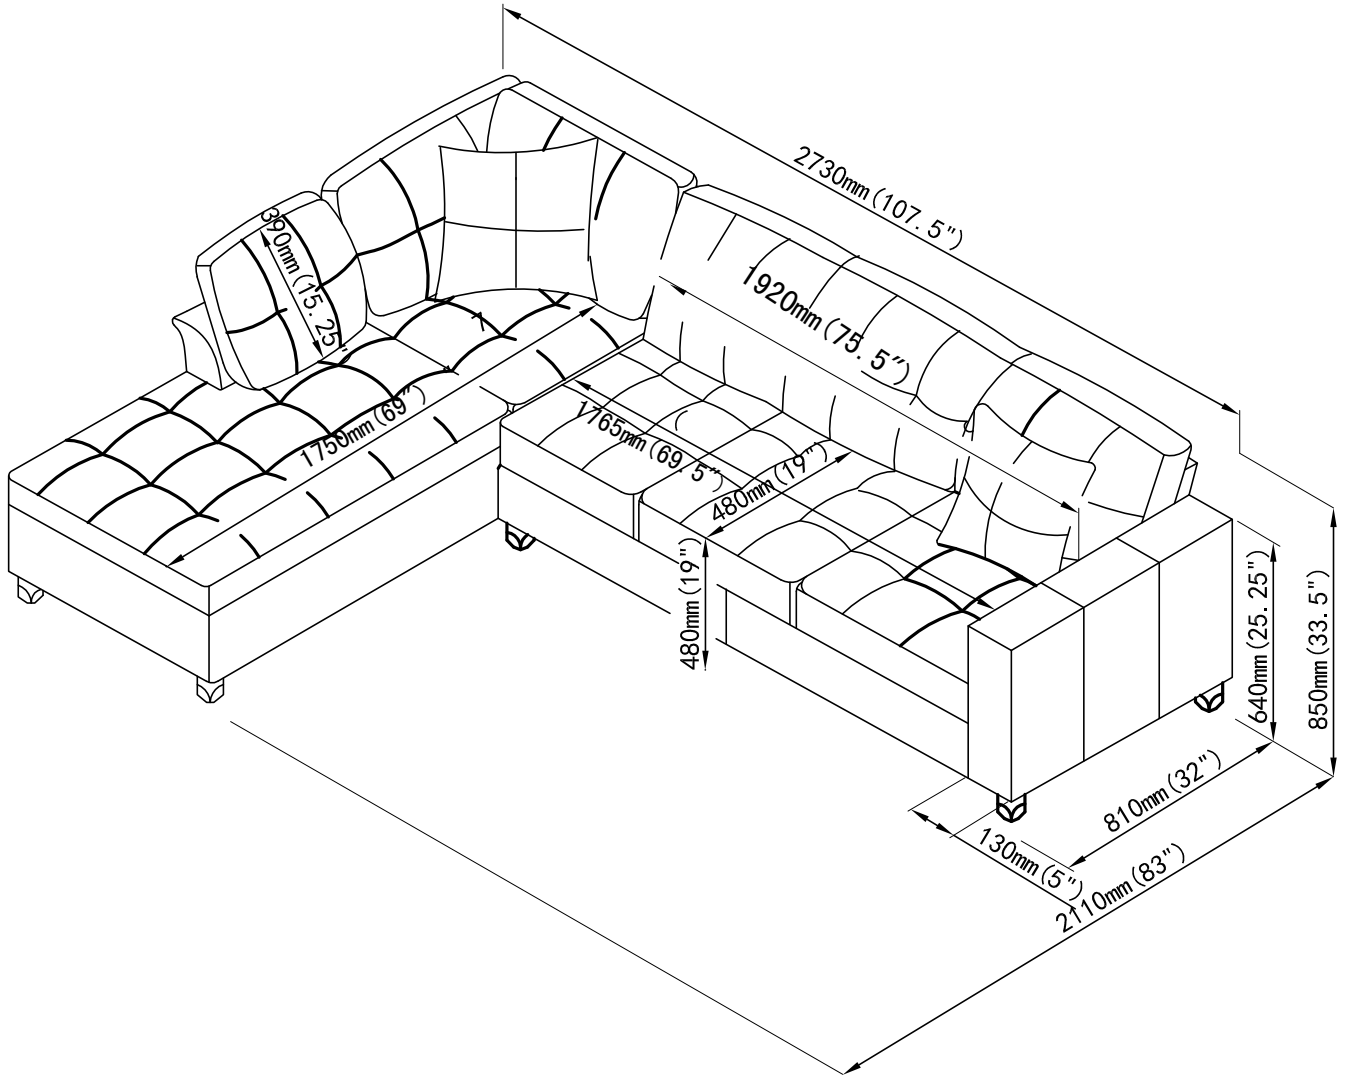

Z-B2(BOX2)-Hardware pack is located in 505655(B2)

ASSEMBLY INSTRUCTIONS

STEP 1

2		X 4	3		X 4
4		X 4	5		X 1

STEP 2

1		X 2	3		X 2
4		X 2	5		X 1

STEP 3

STEP 4

505655

Note: Dimension tolerance $\pm 5\%$

ASSEMBLY INSTRUCTIONS
COASTER FINE FURNITURE

Fine Furniture for every stage of life

505655(RAF Chaise)
SECTIONAL

This sectional has a reversible chaise, and it can be assembled on the left or right side as needed. The assembly instructions below refer on the chaise on the RIGHT SIDE, as you are facing the sectional.