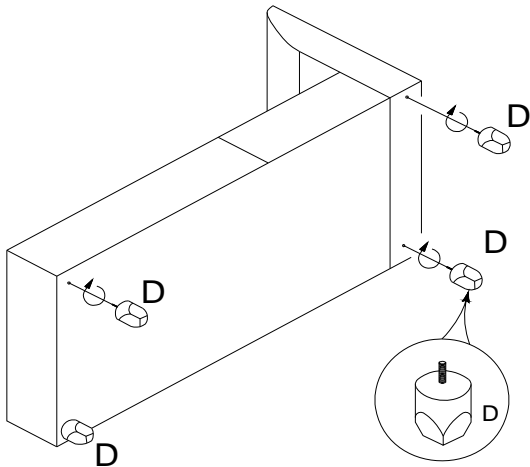

Z	HARDWARE PACKAGE		
NO	DESCRIPTION	FIGURE	QTY
1	SMALL SCREW 5/16" * 1-3/8"		2PCS
2	LARGE SCREW 5/16" * 2-3/16"		4PCS
3	LOCK WASHER 5/16" * 13mm		6PCS+1PC SPARE
4	FLAT WASHER 5/16" * 19mm		6 PCS+1PC SPARE
5	ALLEN KEY M5		1PC

Z-B1(BOX1)-Hardware pack is located in 505655(B1)

ITEM : 505655B1 CHAISE (LAF)

ASSEMBLY INSTRUCTIONS

STEP 1

2		X 4	3		X 4
4		X 4	5		X 1

STEP 2

1		X 2	3		X 2
4		X 2	5		X 1

STEP 3