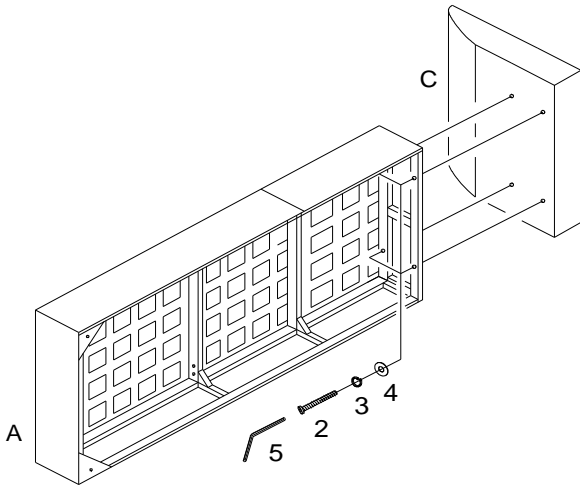

Z	HARDWARE PACKAGE		
NO	DESCRIPTION	FIGURE	QTY
1	SMALL SCREW 5/16" * 1-3/8"		2PCS
2	LARGE SCREW 5/16" * 2-3/16"		4PCS
3	LOCK WASHER 5/16" * 13mm		6PCS+1PC SPARE
4	FLAT WASHER 5/16" * 19mm		6 PCS+1PC SPARE
5	ALLEN KEY M5		1PC

Z-B1(BOX1)-Hardware pack is located in 505655(B1)

ITEM : 505655B1 CHAISE (LAF)

ASSEMBLY INSTRUCTIONS

STEP 1

2		X 4	3		X 4
4		X 4	5		X 1

STEP 2

1		X 2	3		X 2
4		X 2	5		X 1

STEP 3