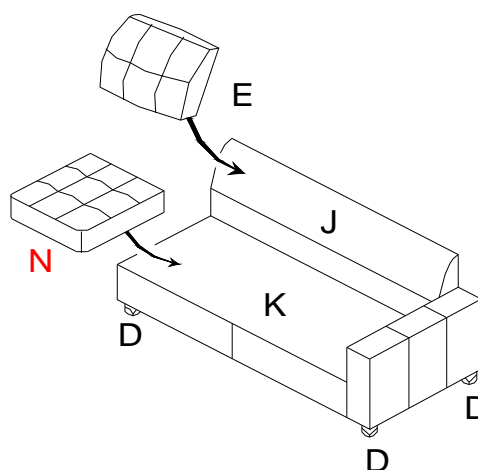

ASSEMBLY TIME

10 MINUTES

PARTS IDENTIFICATION

J	SOFA BACK FRAME		1PC
K	SOFA SEAT FRAME		1PC
L	SOFA ARM FRAME		1PC
D	FOOT		4PCS
E	BACK CUSHION		3PCS
G	PILLOW		1PC
N	SEAT CUSHION		3PCS

Z	HARDWARE PACKAGE		
NO	DESCRIPTION	FIGURE	QTY
1	SMALL SCREW 5/16" * 1-3/8"		2PCS
2	LARGE SCREW 5/16" * 2-3/16"		4PCS
3	LOCK WASHER 5/16" * 13mm		6PCS+1PC SPARE
4	FLAT WASHER 5/16" * 19mm		6 PCS+1PC SPARE
5	ALLEN KEY M5		1PC

Z-B2(BOX2)-Hardware pack is located in 505655(B2)

ASSEMBLY INSTRUCTIONS

STEP 1

2		X 4	3		X 4
4		X 4	5		X 1

STEP 2

1		X 2	3		X 2
4		X 2	5		X 1

STEP 3

STEP 4