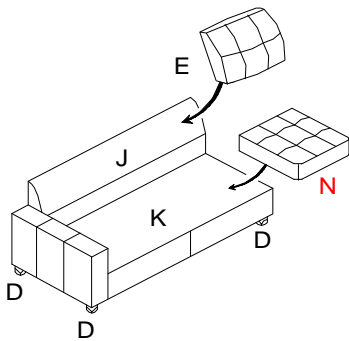

10 MINUTES

PARTS IDENTIFICATION

- J SOFA BACK FRAME  1PC
- K SOFA SEAT FRAME  1PC
- L SOFA ARM FRAME  1PC
- D FOOT  4PCS
- E BACK CUSHION  3PCS
- G PILLOW  1PC
- N SEAT CUSHION  3PCS

Z	HARDWARE PACKAGE		
NO	DESCRIPTION	FIGURE	QTY
1	SMALL SCREW 5/16" * 1-3/8"		2PCS
2	LARGE SCREW 5/16" * 2-3/16"		4PCS
3	LOCK WASHER 5/16" * 13mm		6PCS+1PC SPARE
4	FLAT WASHER 5/16" * 19mm		6 PCS+1PC SPARE
5	ALLEN KEY M5		1PC