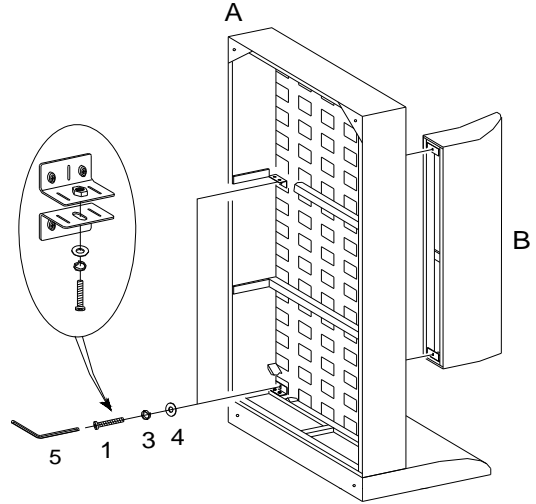

Z	HARDWARE PACKAGE		
NO	DESCRIPTION	FIGURE	QTY
1	SMALL SCREW 5/16" * 1-3/8"		2PCS
2	LARGE SCREW 5/16" * 2-3/16"		4PCS
3	LOCK WASHER 5/16" * 13mm		6PCS+1PC SPARE
4	FLAT WASHER 5/16" * 19mm		6 PCS+1PC SPARE
5	ALLEN KEY M5		1PC

Z-B1(BOX1)-Hardware pack is located in 505655(B1)

ITEM : 505655B1 CHAISE (LAF)

ASSEMBLY INSTRUCTIONS

STEP 1

2		X 4	3		X 4
4		X 4	5		X 1

STEP 2

1		X 2	3		X 2
4		X 2	5		X 1

STEP 3