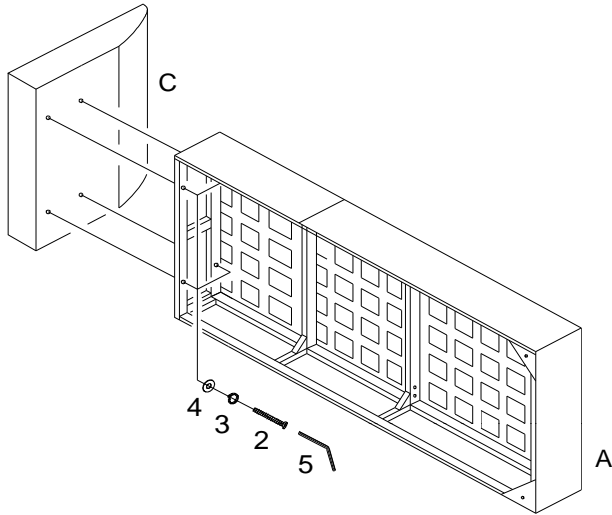

Z	HARDWARE PACKAGE		
NO	DESCRIPTION	FIGURE	QTY
1	SMALL SCREW 5/16" * 1-3/8"		2PCS
2	LARGE SCREW 5/16" * 2-3/16"		4PCS
3	LOCK WASHER 5/16" * 13mm		6PCS+1PC SPARE
4	FLAT WASHER 5/16" * 19mm		6 PCS+1PC SPARE
5	ALLEN KEY M5		1PC

Z-B1(BOX1)-Hardware pack is located in 505655(B1)

ITEM : 505655B1 CHAISE (RAF)

ASSEMBLY INSTRUCTIONS

STEP 1

2		X 4	3		X 4
4		X 4	5		X 1

STEP 2

1		X 2	3		X 2
4		X 2	5		X 1

STEP 3