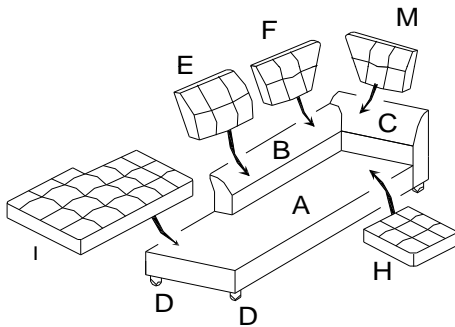

ITEM : 505655B1 CHAISE (LAF)

ASSEMBLY INSTRUCTIONS

ASSEMBLY TIPS:

- 1.Remove hardware from box and sort by size.
- 2.Please check to see that all hardware and parts are present prior to start of assembly.
- 3.Please follow attached instruction in the same sequence as numbered to assure fast & easy assembly.

WARNING!

- 1.Don't attempt to repair or modify parts that are broken or defective. Please contact the store immediately.
- 2.This product is for home use only and not intended for commercial establishment.

ASSEMBLY TIME

10 MINUTES

PARTS IDENTIFICATION

- A CHAISE SEAT FRAME 1PC
- B CHAISE ARM FRAME 1PC
- C CHAISE BACK FRAME 1PC
- D FOOT 4PCS
- E BACK CUSHION 1PC
- F CHAISE LEFT BACK CUSHION 1PC
- M CHAISE RIGHT BACK CUSHION 1PC
- G PILLOW 1PC
- H CHAISE SMALL SEAT CUSHION 1PC
- I CHAISE LARGE SEAT CUSHION 1PC

Z	HARDWARE PACKAGE		
NO	DESCRIPTION	FIGURE	QTY
1	SMALL SCREW 5/16" * 1-3/8"		2PCS
2	LARGE SCREW 5/16" * 2-3/16"		4PCS
3	LOCK WASHER 5/16" * 13mm		6PCS+1PC SPARE
4	FLAT WASHER 5/16" * 19mm		6 PCS+1PC SPARE
5	ALLEN KEY M5		1PC

Z-B1(BOX1)-Hardware pack is located in 505655(B1)