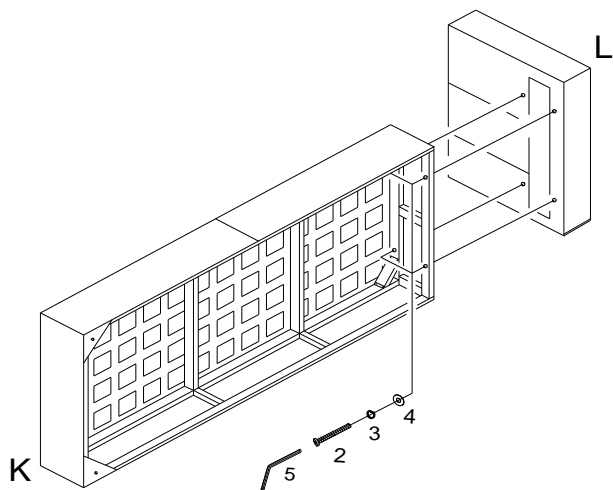

ASSEMBLY TIME

10 MINUTES

PARTS IDENTIFICATION

J	SOFA BACK FRAME		1PC
K	SOFA SEAT FRAME		1PC
L	SOFA ARM FRAME		1PC
D	FOOT		4PCS
E	BACK CUSHION		3PCS
G	PILLOW		1PC
N	SEAT CUSHION		3PCS

Z	HARDWARE PACKAGE		
NO	DESCRIPTION	FIGURE	QTY
1	SMALL SCREW 5/16" * 1-3/8"		2PCS
2	LARGE SCREW 5/16" * 2-3/16"		4PCS
3	LOCK WASHER 5/16" * 13mm		6PCS+1PC SPARE
4	FLAT WASHER 5/16" * 19mm		6 PCS+1PC SPARE
5	ALLEN KEY M5		1PC

Z-B2(BOX2)-Hardware pack is located in 505655(B2)

ASSEMBLY INSTRUCTIONS

STEP 1

2		X 4	3		X 4
4		X 4	5		X 1

STEP 2

1		X 2	3		X 2
4		X 2	5		X 1

STEP 3

STEP 4