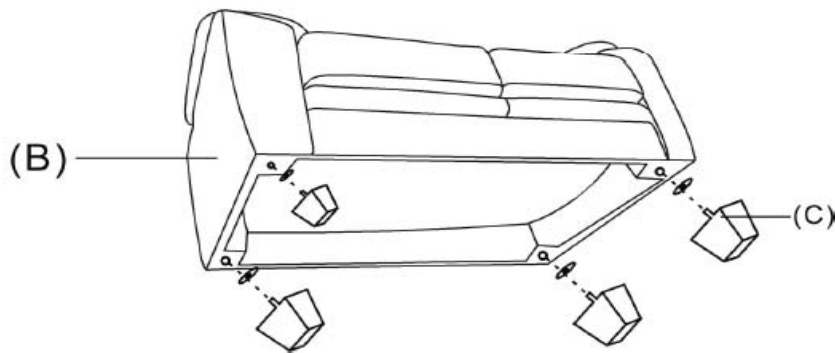

ASSEMBLY TIME

5 MINUTES

PARTS IDENTIFICATION

(A)  BACK 1PC

(B)  SEAT 1PC

(C)  FOOT 4PCS

ITEM : 502812
ASSEMBLY INSTRUCTIONS

STEP 1

STEP 2

STEP 3

502812

COASTER
FINE FURNITURE

Note: Dimension tolerance $\pm 5\%$