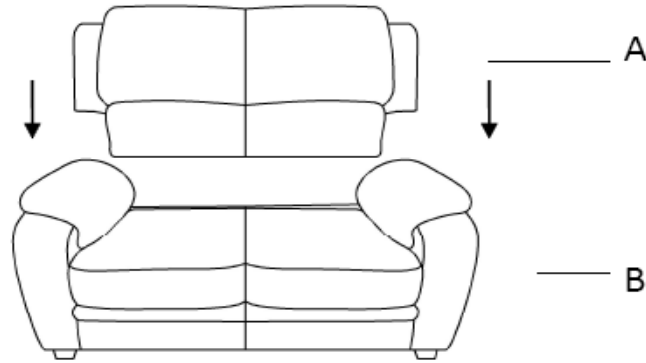

ASSEMBLY INSTRUCTIONS
COASTER FINE FURNITURE

Fine Furniture for every stage of life

502812
LOVESEAT

ITEM : 502812

ASSEMBLY INSTRUCTIONS

ASSEMBLY TIPS:

- 1.Remove hardware from box and sort by size.
- 2.Please check to see that all hardware and parts are present prior to start of assembly.
- 3.Please follow attached instruction in the same sequence as numbered to assure fast & easy assembly.

ASSEMBLY TIME

5 MINUTES

PARTS IDENTIFICATION

(A)  BACK 1PC

(B)  SEAT 1PC

(C)  FOOT 4PCS

ITEM : 502812
ASSEMBLY INSTRUCTIONS

STEP 1

STEP 2

STEP 3

502812

COASTER
FINE FURNITURE

Note: Dimension tolerance $\pm 5\%$