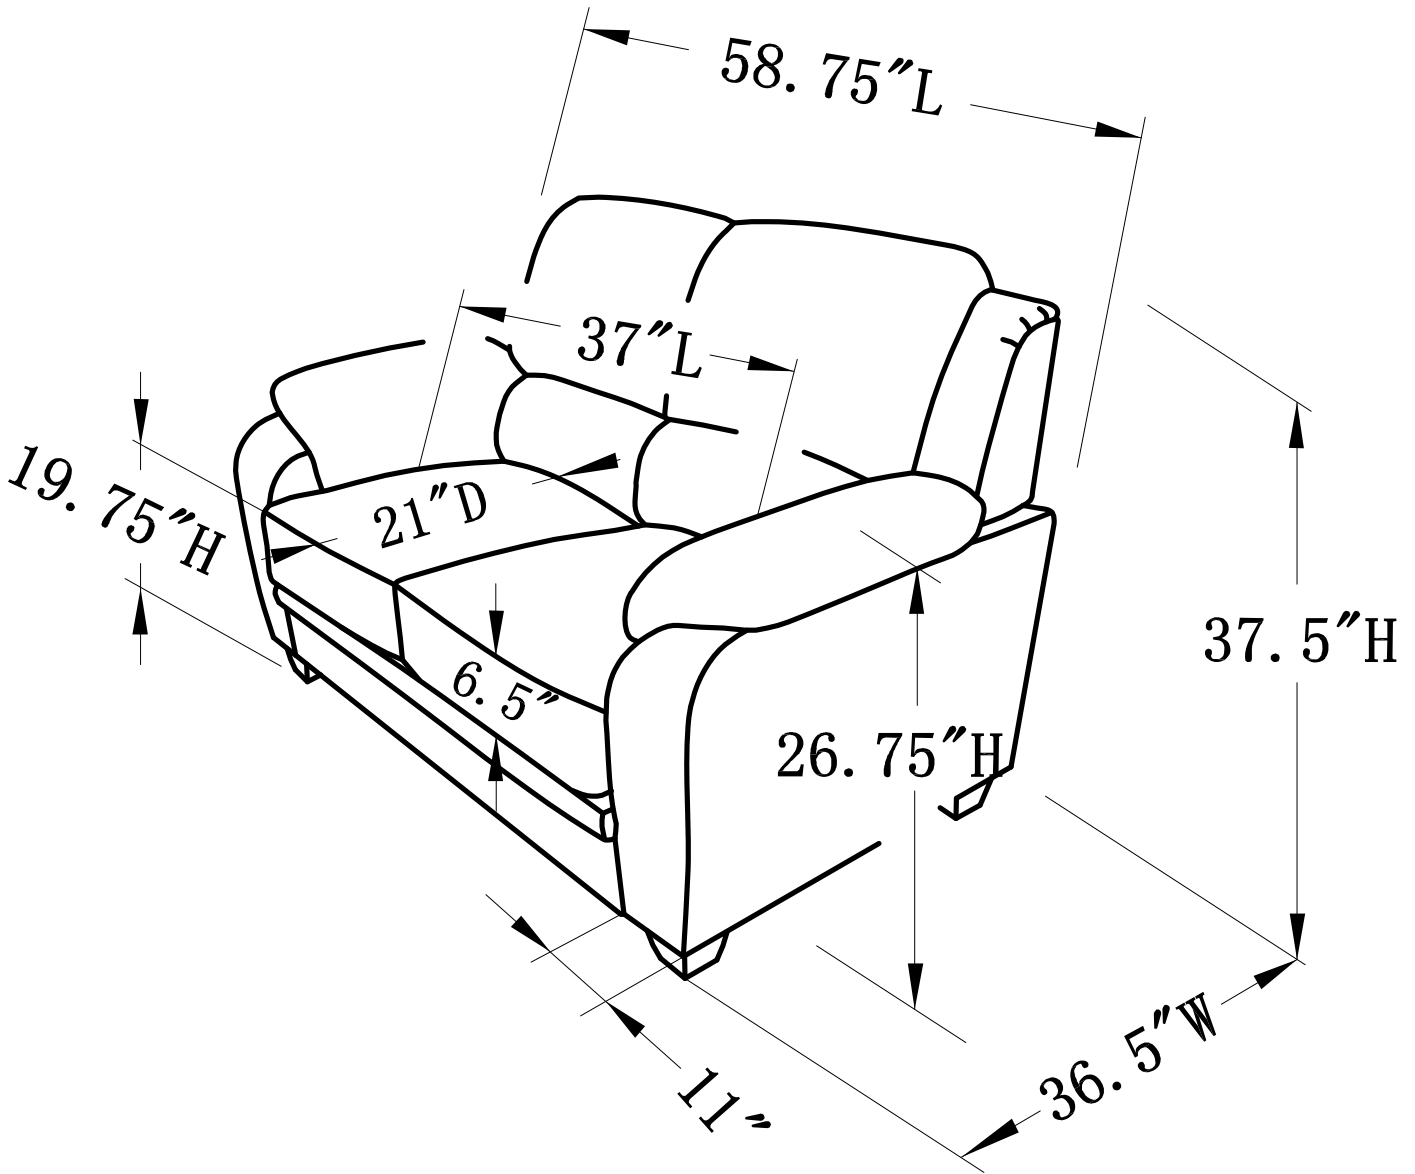

ASSEMBLY INSTRUCTIONS
COASTER FINE FURNITURE

Fine Furniture for every stage of life

502812
LOVESEAT

ITEM : 502812

ASSEMBLY INSTRUCTIONS

ASSEMBLY TIPS:

- 1.Remove hardware from box and sort by size.
- 2.Please check to see that all hardware and parts are present prior to start of assembly.
- 3.Please follow attached instruction in the same sequence as numbered to assure fast & easy assembly.

STEP 2

STEP 3

502812

COASTER
FINE FURNITURE

Note: Dimension tolerance $\pm 5\%$