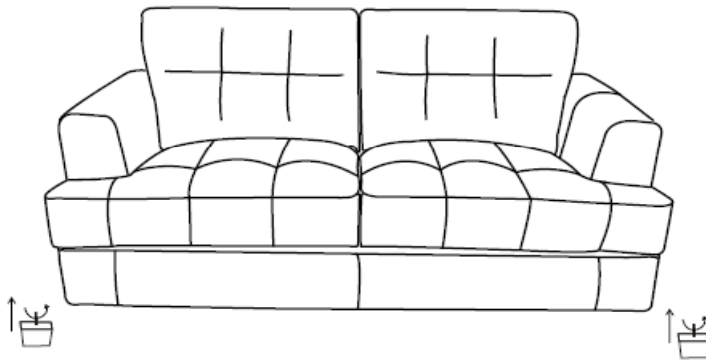

ITEM : 501692

ASSEMBLY INSTRUCTIONS

STEP 1

STEP 2

STEP 3