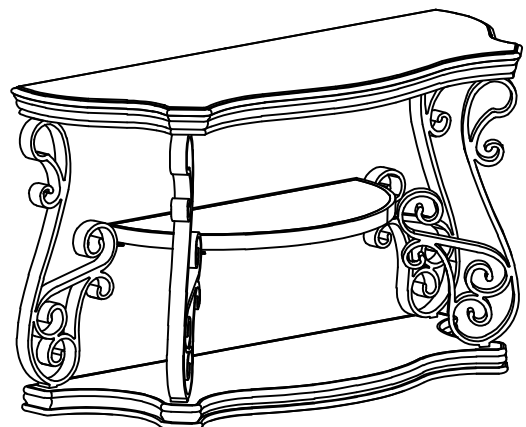

ITEM: **702449**
ASSEMBLY INSTRUCTIONS

STEP 1

STEP 2

STEP 3

STEP 4
COMPLETE

ITEM: 702449

COASTER
FINE FURNITURE

Note: Dimension tolerance $\pm 5\%$