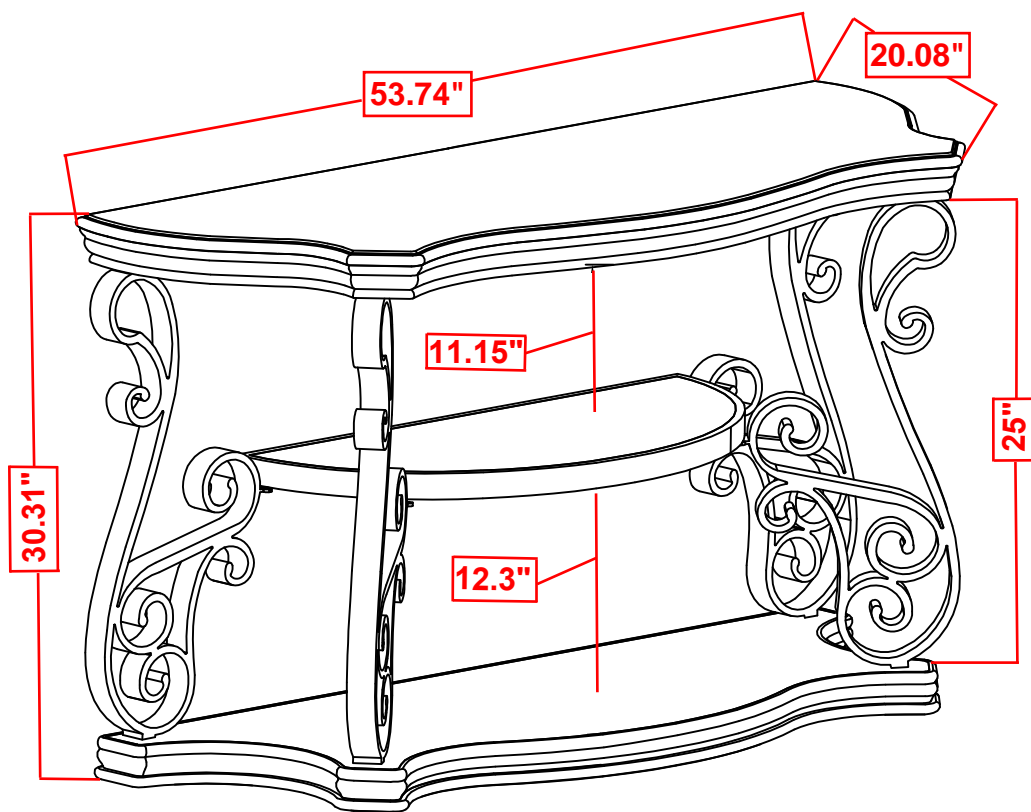

ITEM: **702449**
ASSEMBLY INSTRUCTIONS

STEP 1

STEP 2

STEP 3

STEP 4
COMPLETE

ITEM: 702449

COASTER
FINE FURNITURE

Note: Dimension tolerance $\pm 5\%$