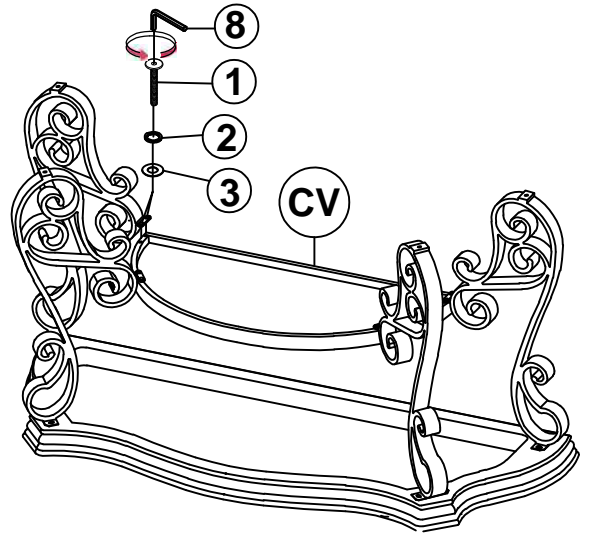

HARDWARE IDENTIFICATION

1	SHORT BOLT (M6 x 20mm - RBW)		16PCS
2	SMALL LOCK WASHER (M6 - RBW)		16PCS
3	SMALL FLAT WASHER (M6 - RBW)		16PCS
4	LONG BOLT (M8 x 25mm - RBW)		4PCS
5	BIG LOCK WASHER (M8 - RBW)		4PCS
6	BIG FLAT WASHER (M8 - RBW)		4PCS
7	LEVELER		4PCS
8	ALLEN WRENCH (M4 - BLK)		1PC

ITEM: **702449**
ASSEMBLY INSTRUCTIONS

STEP 1

STEP 2

STEP 3

STEP 4
COMPLETE

ITEM: 702449

COASTER
FINE FURNITURE

Note: Dimension tolerance $\pm 5\%$