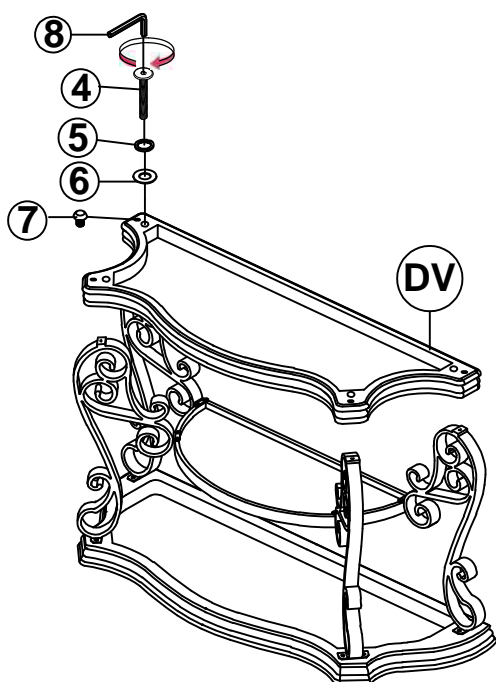

HARDWARE IDENTIFICATION

1	SHORT BOLT (M6 x 20mm - RBW)		16PCS
2	SMALL LOCK WASHER (M6 - RBW)		16PCS
3	SMALL FLAT WASHER (M6 - RBW)		16PCS
4	LONG BOLT (M8 x 25mm - RBW)		4PCS
5	BIG LOCK WASHER (M8 - RBW)		4PCS
6	BIG FLAT WASHER (M8 - RBW)		4PCS
7	LEVELER		4PCS
8	ALLEN WRENCH (M4 - BLK)		1PC

ITEM: **702449**
ASSEMBLY INSTRUCTIONS

STEP 1

STEP 2

STEP 3

STEP 4
COMPLETE

ITEM: 702449

COASTER
FINE FURNITURE

Note: Dimension tolerance $\pm 5\%$