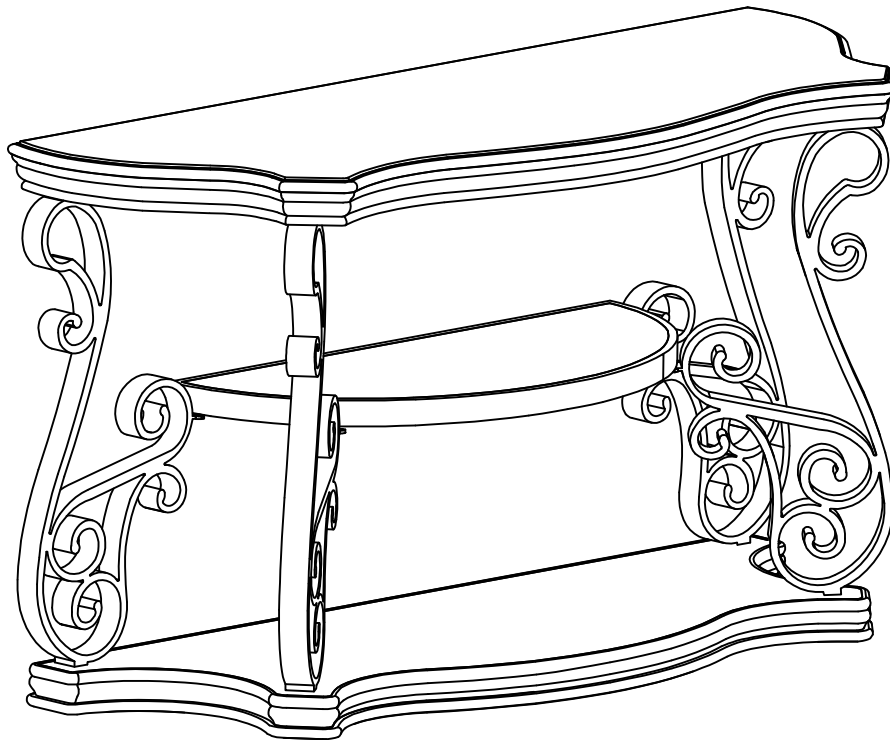

ASSEMBLY INSTRUCTIONS
COASTER FINE FURNITURE

Fine Furniture for every stage of life

702449
Sofa Table

ITEM: **702449**

ASSEMBLY INSTRUCTIONS

ASSEMBLY TIPS:

1. Remove hardware from box and sort by size
2. Please check to see that all hardware and parts are present prior to start of assembly
3. Please follow attached instructions in the same sequence as numbered to assure fast & easy assembly.