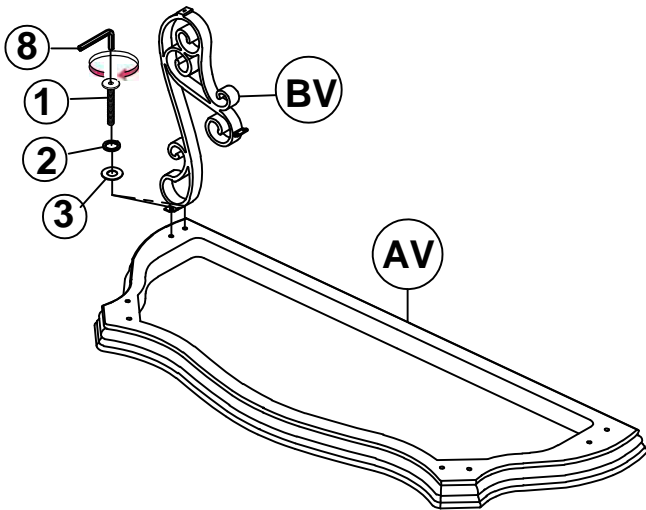

4PCS

DV BASE

1PC

ITEM: **702449**

ASSEMBLY INSTRUCTIONS

ASSEMBLY TIPS:

1. Remove hardware from box and sort by size
2. Please check to see that all hardware and parts are present prior to start of assembly
3. Please follow attached instructions in the same sequence as numbered to assure fast & easy assembly.

HARDWARE IDENTIFICATION

1	SHORT BOLT (M6 x 20mm - RBW)		16PCS
2	SMALL LOCK WASHER (M6 - RBW)		16PCS
3	SMALL FLAT WASHER (M6 - RBW)		16PCS
4	LONG BOLT (M8 x 25mm - RBW)		4PCS
5	BIG LOCK WASHER (M8 - RBW)		4PCS
6	BIG FLAT WASHER (M8 - RBW)		4PCS
7	LEVELER		4PCS
8	ALLEN WRENCH (M4 - BLK)		1PC

ITEM: **702449**
ASSEMBLY INSTRUCTIONS

STEP 1

STEP 2

STEP 3

STEP 4
COMPLETE

ITEM: 702449

COASTER
FINE FURNITURE

Note: Dimension tolerance $\pm 5\%$