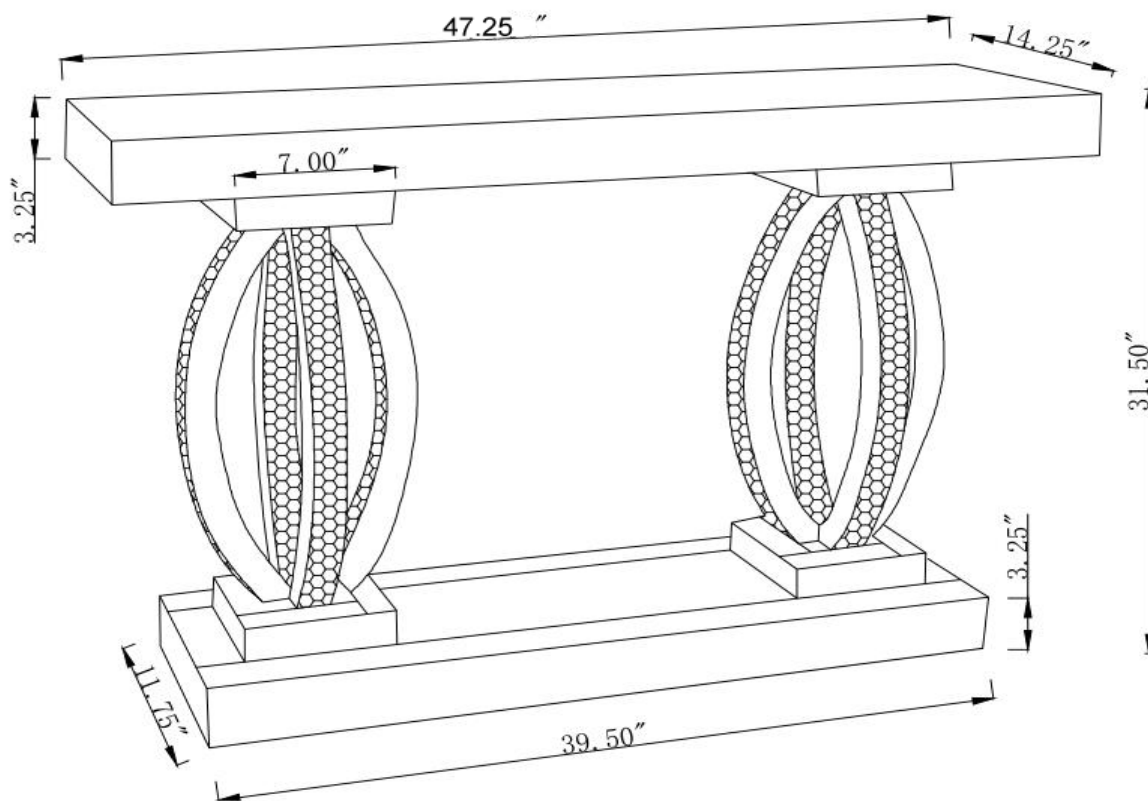

## PARTS IDENTIFICATION

A  MIRROR CABINET 1PC

B  LEG 2PCS

C  BASE 1PC

## HARDWARE

1		BOLT 8x35MM	16PCS
2		WASHER Φ20x2MM	16PCS
3		ALLEN KEY 30x80MM	1PC

ITEM : 722519

ASSEMBLY INSTRUCTIONS

STEP 1

STEP 2

ITEM : 722519

COASTERFURNITURE.COM

Note: Dimension tolerance  $\pm 5\%$