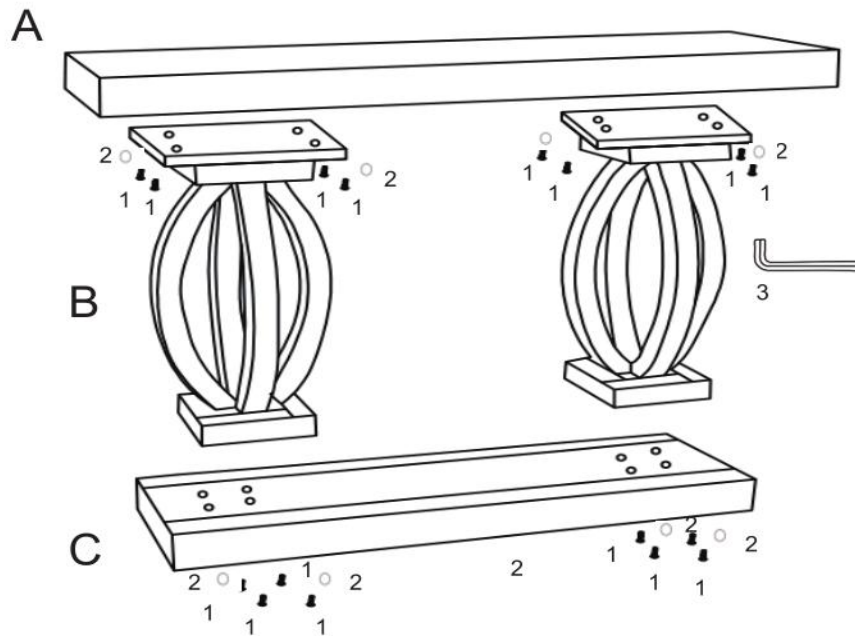

## PARTS IDENTIFICATION

A  MIRROR CABINET 1PC

B  LEG 2PCS

C  BASE 1PC

## HARDWARE

1		BOLT 8x35MM	16PCS
2		WASHER Φ20x2MM	16PCS
3		ALLEN KEY 30x80MM	1PC

ITEM : 722519

ASSEMBLY INSTRUCTIONS

STEP 1

STEP 2

ITEM : 722519

COASTERFURNITURE.COM