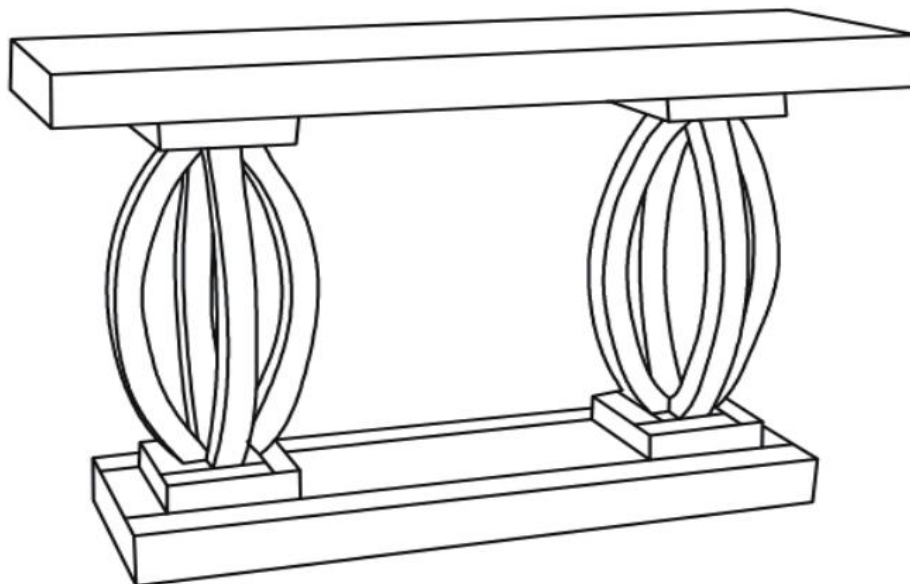

## PARTS IDENTIFICATION

A  MIRROR CABINET 1PC

B  LEG 2PCS

C  BASE 1PC

## HARDWARE

1		BOLT 8x35MM	16PCS
2		WASHER Φ20x2MM	16PCS
3		ALLEN KEY 30x80MM	1PC

ITEM : 722519

ASSEMBLY INSTRUCTIONS

STEP 1

STEP 2

ITEM : 722519

COASTERFURNITURE.COM