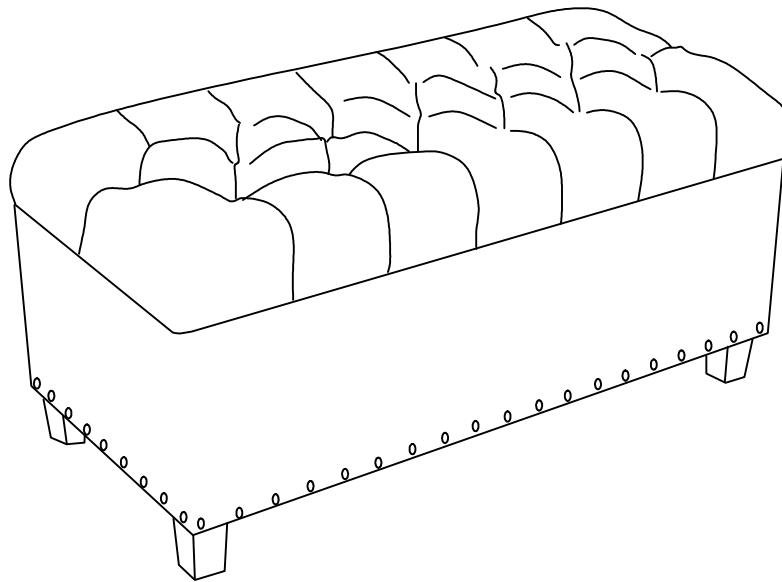

ASSEMBLY INSTRUCTIONS
COASTER FINE FURNITURE

Fine Furniture for every stage of life

500065
Storage Bench

REVISION 0 : 01/03/2019
REVISION 1 : 06/05/2019
REVISION 2 : 10/17/2019

ITEM:500065

ASSEMBLY INSTRUCTIONS

ASSEMBLY TIME

5 MINUTES

PARTS IDENTIFICATION

A BENCH

1PC

B LEGS

4PCS

Z HARDWARE IDENTIFICATION