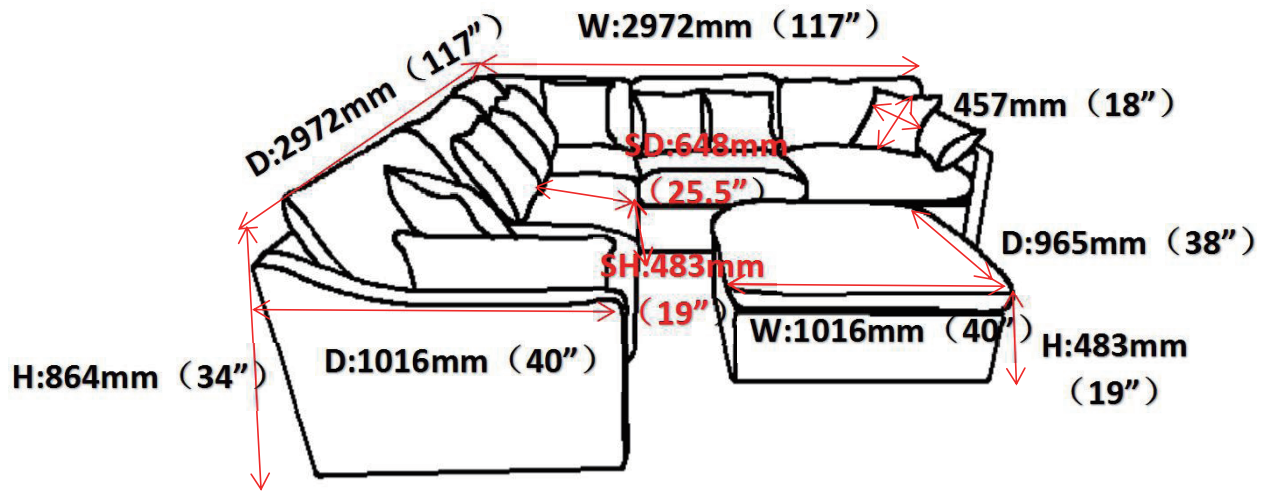

## PARTS IDENTIFICATION

	PART NAME	FIGURE	QUANTITY
G	OTTOMAN BASE		1PC
H	LEG		4PCS

ITEM: 551453

ASSEMBLY INSTRUCTIONS  
STEP 1

STEP 2

STEP 3

t

ITEM: 551453

ASSEMBLY INSTRUCTIONS  
STEP 2

STEP 1

Note : Dimension tolerance  $\pm 5\%$