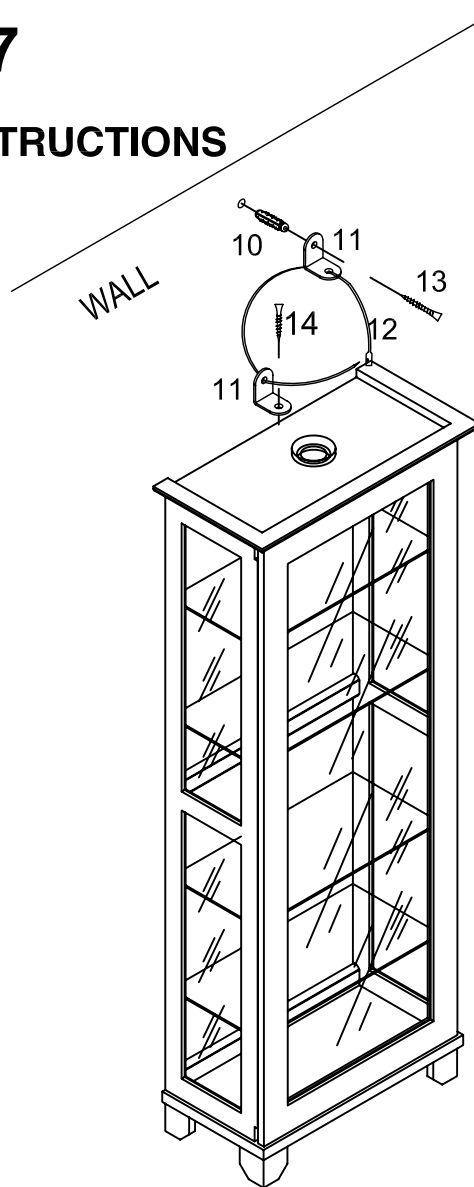

ITEM: **950187**

ASSEMBLY INSTRUCTIONS

STEP 8