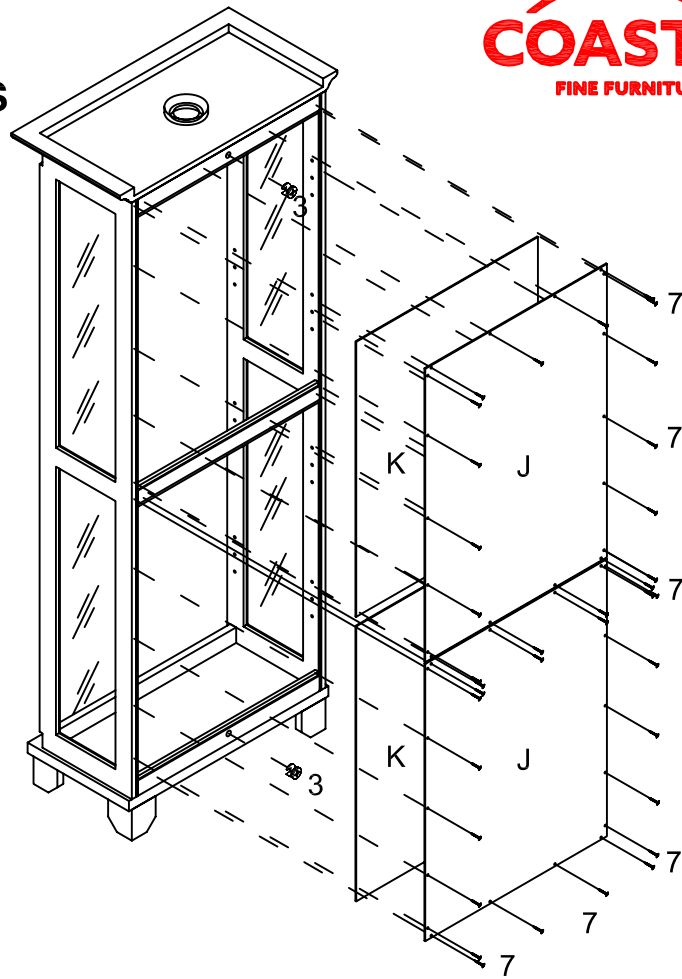

ITEM: **950187**

ASSEMBLY INSTRUCTIONS

STEP 6