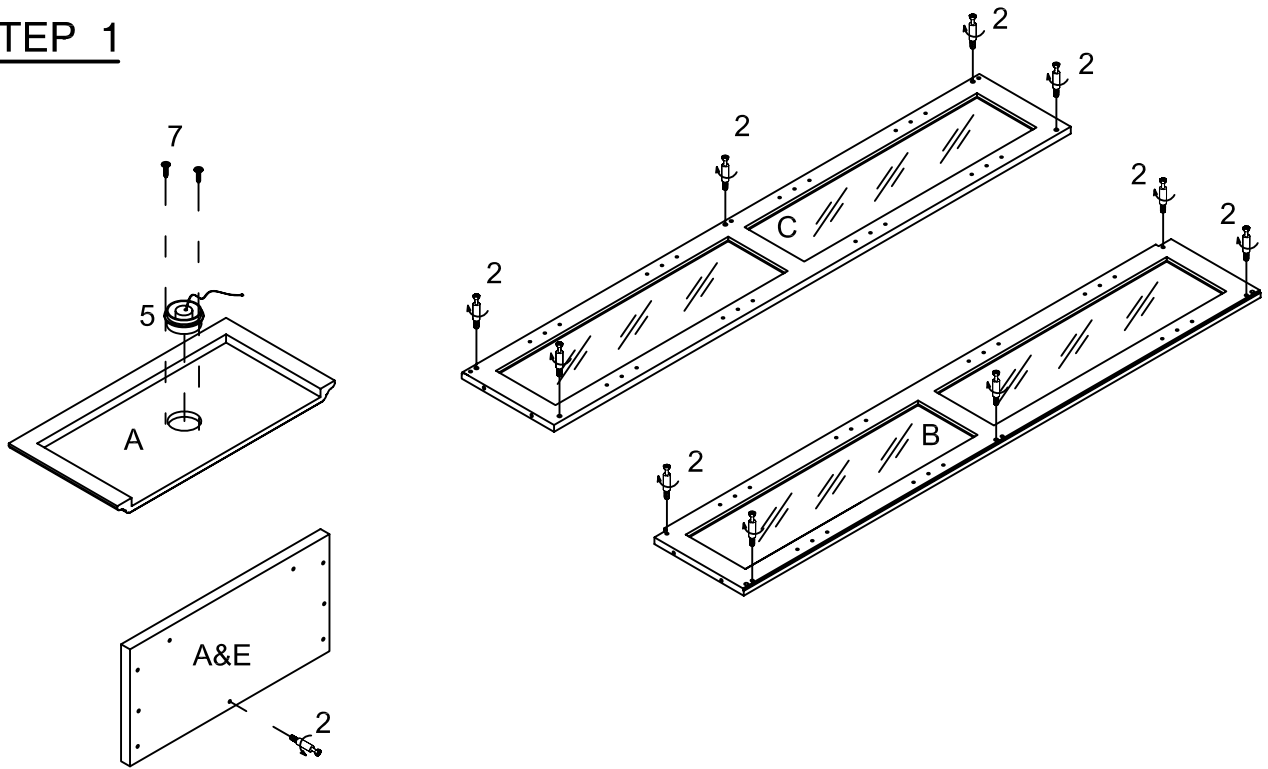

ITEM: **950187**

ASSEMBLY INSTRUCTIONS

STEP 1