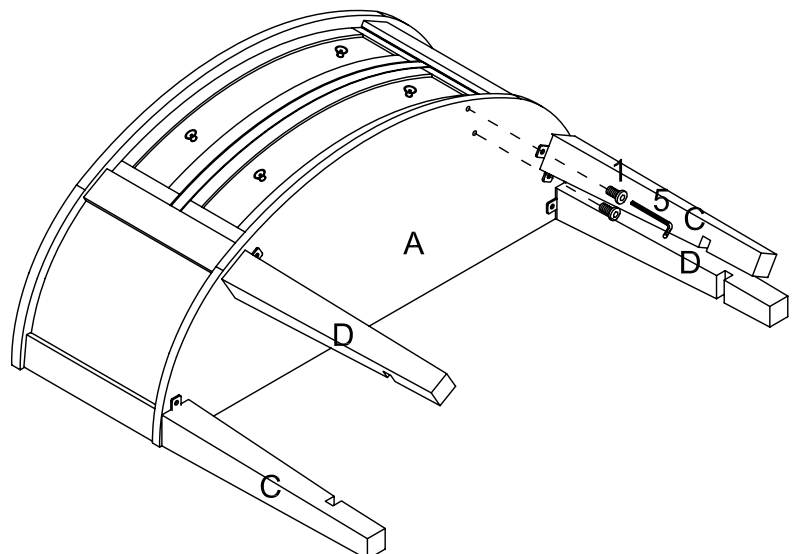

ITEM: 950156

ASSEMBLY INSTRUCTIONS

ASSEMBLY TIPS:

1. Remove hardware from box and sort by size.
2. Please check to see that all hardware and parts are present prior to start of assembly.
3. Please follow attached instructions in the same sequence as numbered to assure fast & easy assembly.

WARNING!

1. Don't attempt to repair or modify parts that are broken or defective. Please contact the store immediately.
2. This product is for home use only and not intended for commercial establishments.

ASSEMBLY TIME

30 MINUTES

PARTS IDENTIFICATION

A	TOP FAME		1PC	C	LEFT LEG		2PCS
B	BOTTOM PANEL		1PC	D	RIGHT LEG		2PCS

HARDWARE IDENTIFICATION

1	BOLT (1/4" x 1/2")		16PCS	6	PALSTIC (8mm)		1PC
2	LARGE L METAL (60 x 60 x 2.0mm)		4PCS	7	L METAL (24 x 13 x 1.5mm)		2PCS
3	SMALL L METAL (270mm)		4PCS	8	PLASTIC LINE (270mm)		1PC
4	SCREW (3 x 14mm)		8PCS	9	LARGE SCREW (8 x 25mm)		1PC
5	ALLEN WRENCH (4mm)		1PC	10	SMALL SCREW (8 x 15mm)		1PC

STEP 1

STEP 2