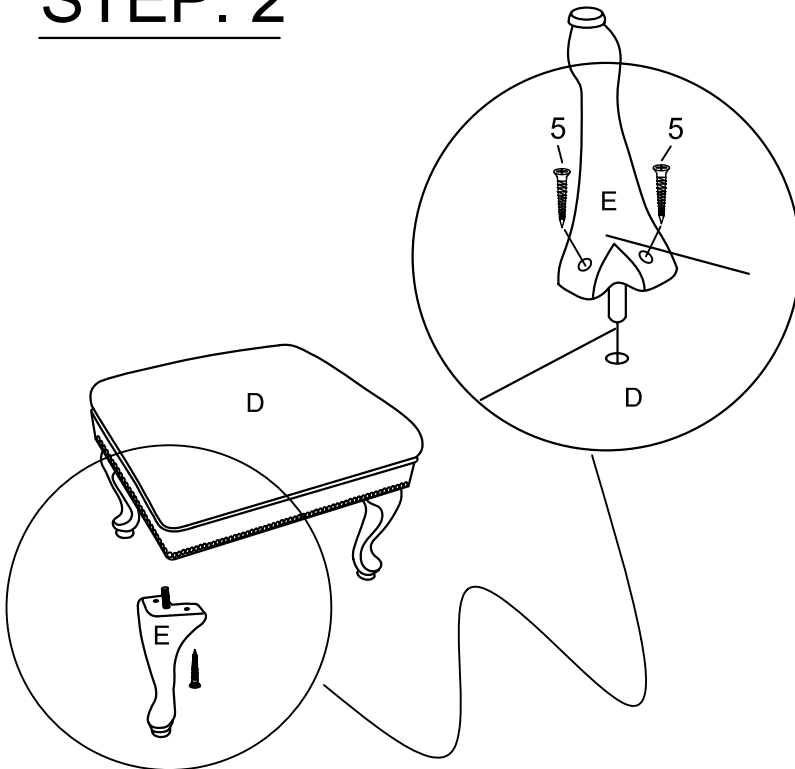

ITEM:900262

ASSEMBLY INSTRUCTIONS

STEP: 1

STEP: 2

STEP: 3