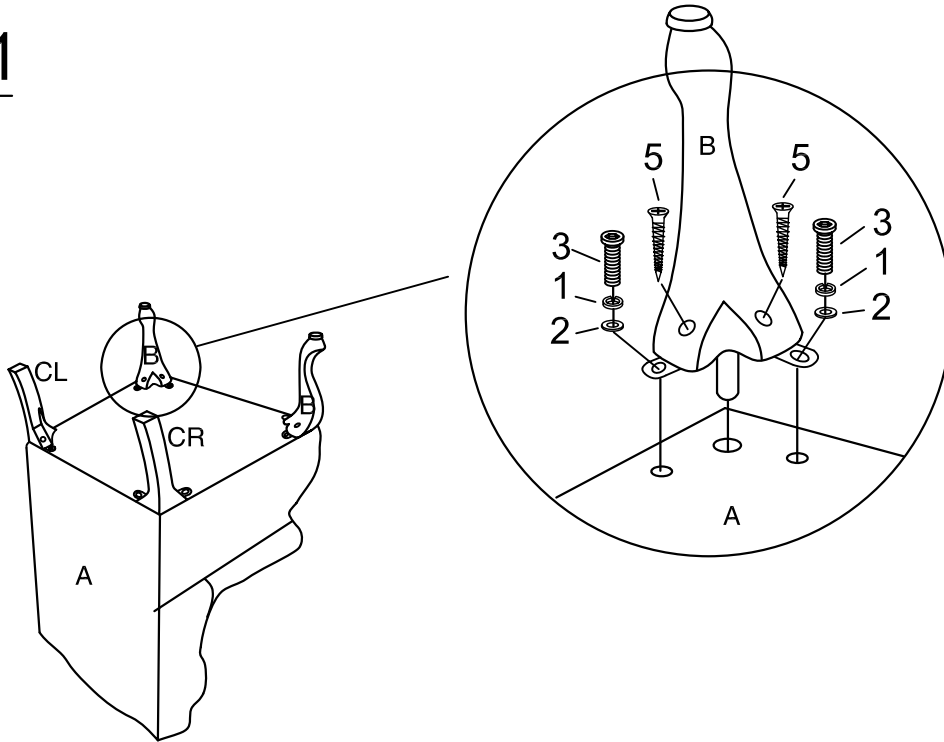

ASSEMBLY TIME

20 MINUTES

PARTS IDENTIFICATION

A	SEAT CUSHION		1PC
B	FRONT LEGS		2PCS
CL	LEFT BACK LEG		1PC
CR	RIGHT BACK LEG		1PC
D	OTTOMAN CUSHION		1PC
E	OTTOMAN LEG		4PCS

Z HARDWARE IDENTIFICATION

NO	DESCRIPTION	FIGURE	Q' TY
1	ØLOCK WASHER 5/16"		8PCS
2	ØFLAT WASHER 5/16"		8PCS
3	ØBOLT 5/16X1-1/4"		8PCS
4	ØALLEN KEY 5mm		1PC
5	ØSCREW 8X1-3/4"		16PCS

ITEM:900262

ASSEMBLY INSTRUCTIONS

STEP: 1

STEP: 2

STEP: 3