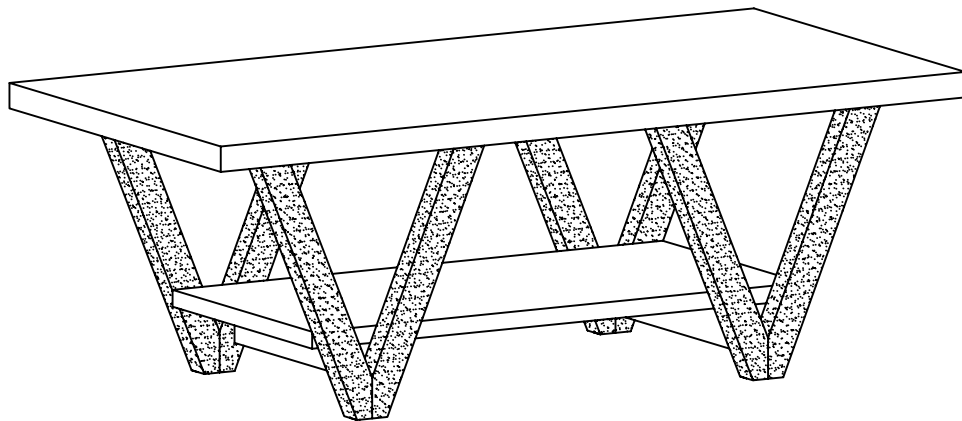

**ASSEMBLY INSTRUCTIONS**  
**COASTER FINE FURNITURE**

*Fine Furniture for every stage of life*

**705398**  
**Coffee Table**

## PARTS IDENTIFICATION

(A) TOP

1 PC

(B) BOTTOM PANEL

1 PC

(C) FRONT LEFT LEG/  
REAR RIGHT LEG

2 PCS

(D) FRONT RIGHT LEG/  
REAR LEFT LEG

**DIMENSION**