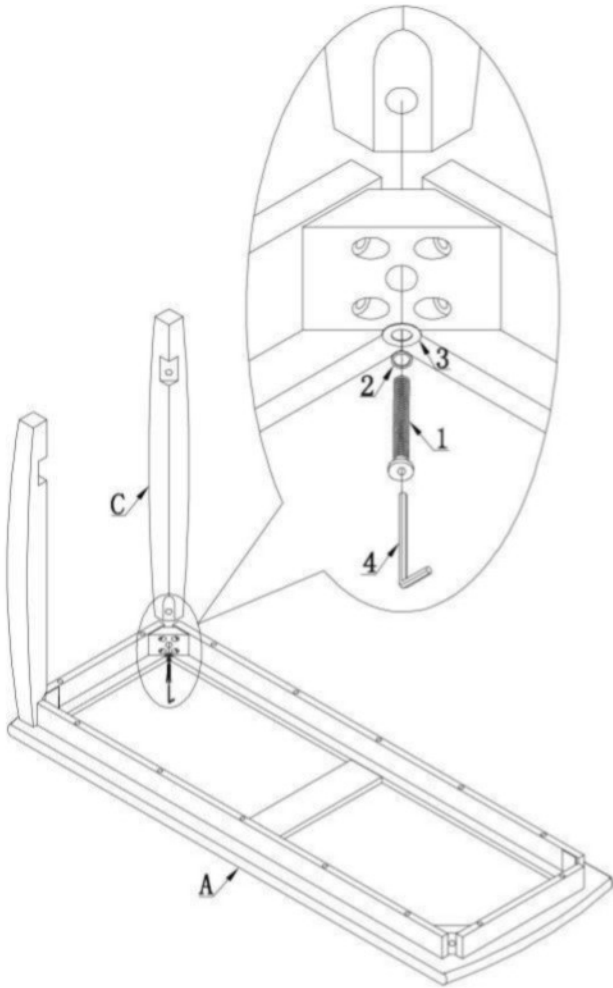

ITEM:701079

STEP 1