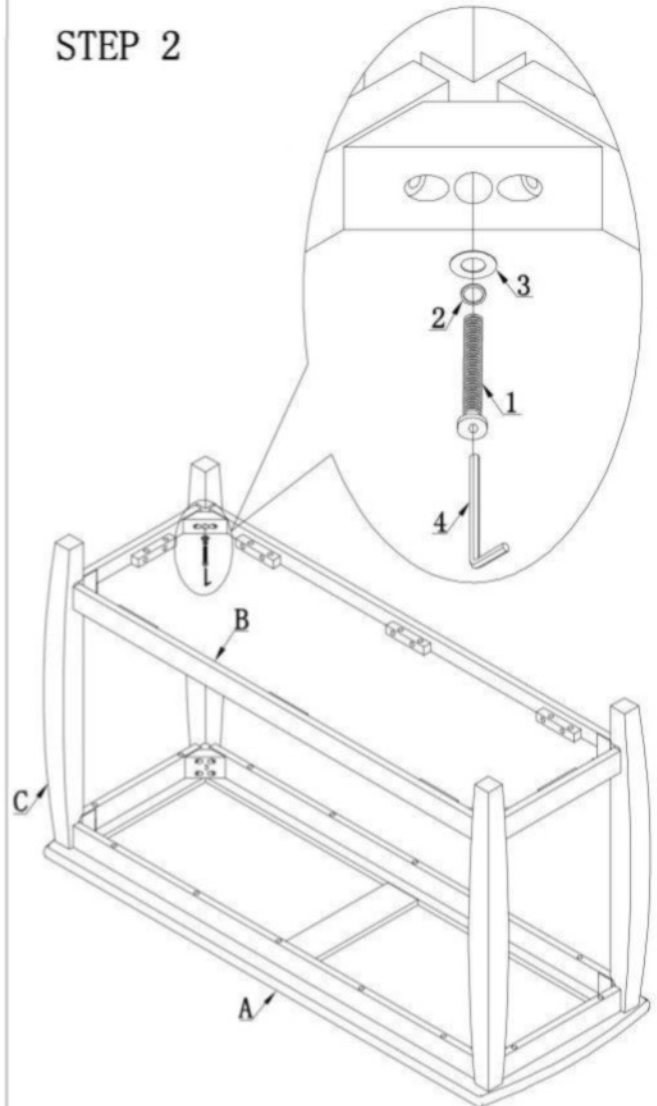

ITEM:701079

STEP 1

STEP 2

STEP 3