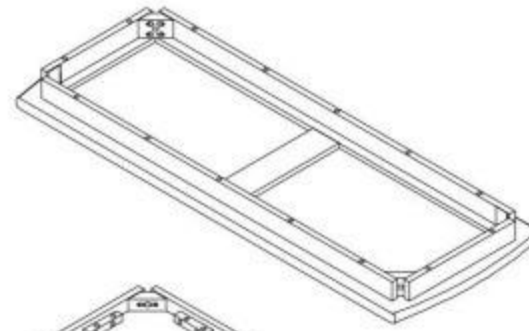

## PARTS IDENTIFICATION

(A) TABLE TOP

1PC

(B) BOTTOM SHELF

1PC

(C) LEG

4PCS

Z	HARDWARE PACKAGE		
	DESCRIPTION	FIGURE	Q'TY
1	Bolt $\phi$ 5/16X2"		8PCS
2	Flat Washer $\phi$ 5/16		8PCS
3	Spring Wrench $\phi$ 19mm		8PCS
4	Allen Wrench 4mm		1PC