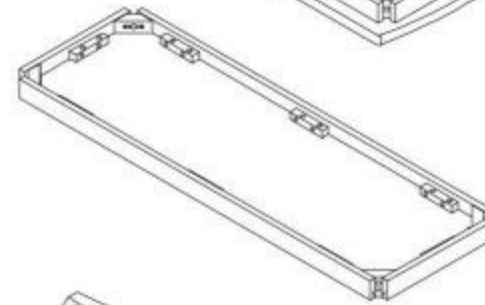

## PARTS IDENTIFICATION

(A) TABLE TOP

1PC

(B) BOTTOM SHELF

1PC

(C) LEG

4PCS

Z	HARDWARE PACKAGE		
	DESCRIPTION	FIGURE	Q'TY
1	Bolt $\phi$ 5/16X2"		8PCS
2	Flat Washer $\phi$ 5/16		8PCS
3	Spring Wrench $\phi$ 19mm		8PCS
4	Allen Wrench 4mm		1PC