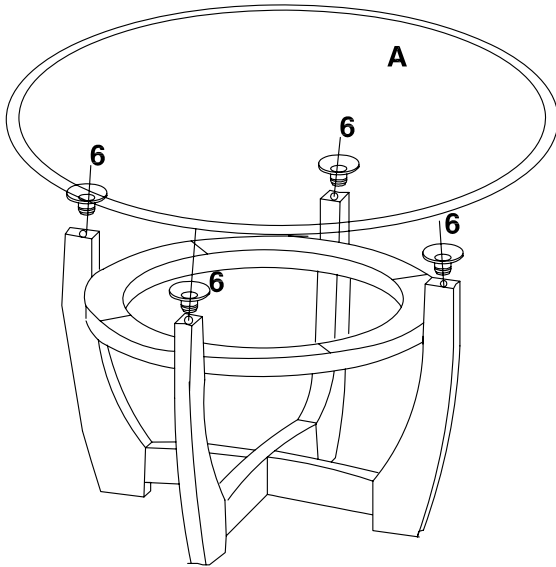

**ASSEMBLY TIME**

**40 MINUTES**

**PARTS IDENTIFICATION**

A	COFFE TABLE TOP GLASS (B2)		1PC	E	END TABLE TOP GLASS (B2)		2PCS
B	COFFE TABLE TOP FRAME (B1)		1PC	F	END TABLE TOP FRAME (B1)		2PCS
C	COFFE TABLE UPPER LEG (B1)		1PC	G	END TABLE UPPER LEG (B1)		2PCS
D	COFFE TABLE LOWER LEG (B1)		1PC	H	END TABLE LOWER LEG (B1)		2PCS

**HARDWARE IDENTIFICATION**

1	ALLEN WRENCH (5 mm)		1PCS	4	LOCK WASHER (5/16")		15PCS
2	BOLT (5/16" x 1-3/4")		12PCS	5	FLAT WASHER (5/16" x 22mm)		15PCS
3	BOLT (5/16" x 2")		3PCS	6	SUCTION (Ø35mm)		12PC

**STEP 1**

**STEP 2**

ITEM: **700295**

**ASSEMBLY INSTRUCTIONS**

STEP 3

STEP 4

STEP 5

STEP 6

ITEM: **700295**

**ASSEMBLY INSTRUCTIONS**

**STEP 7**

Install the suction cup in the hole

**STEP 8**

**STEP 9**  
**COMPLETE**

ITEM: **700295**  
**ASSEMBLY INSTRUCTIONS**