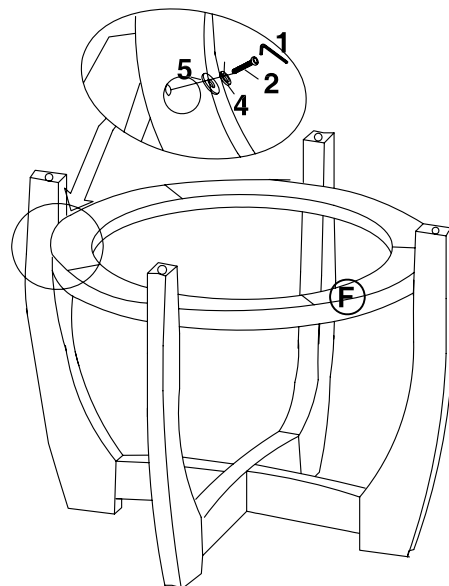

**ASSEMBLY TIME**

**40 MINUTES**

**PARTS IDENTIFICATION**

A	COFFE TABLE TOP GLASS (B2)		1PC	E	END TABLE TOP GLASS (B2)		2PCS
B	COFFE TABLE TOP FRAME (B1)		1PC	F	END TABLE TOP FRAME (B1)		2PCS
C	COFFE TABLE UPPER LEG (B1)		1PC	G	END TABLE UPPER LEG (B1)		2PCS
D	COFFE TABLE LOWER LEG (B1)		1PC	H	END TABLE LOWER LEG (B1)		2PCS

**HARDWARE IDENTIFICATION**

1	ALLEN WRENCH (5 mm)		1PCS	4	LOCK WASHER (5/16")		15PCS
2	BOLT (5/16" x 1-3/4")		12PCS	5	FLAT WASHER (5/16" x 22mm)		15PCS
3	BOLT (5/16" x 2")		3PCS	6	SUCTION (Ø35mm)		12PC

**STEP 1**

**STEP 2**

ITEM: **700295**

**ASSEMBLY INSTRUCTIONS**

STEP 3

STEP 4

STEP 5

STEP 6

ITEM: **700295**

**ASSEMBLY INSTRUCTIONS**

**STEP 7**

Install the suction cup in the hole

**STEP 8**

**STEP 9**  
**COMPLETE**

ITEM: **700295**  
**ASSEMBLY INSTRUCTIONS**