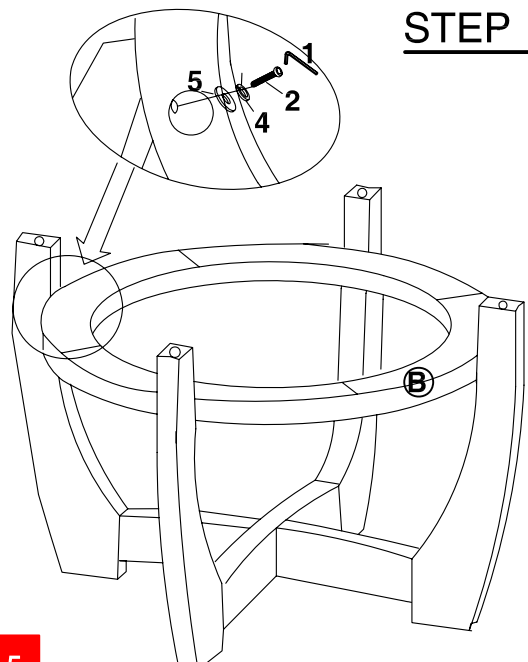

ITEM: **700295**

ASSEMBLY INSTRUCTIONS

ASSEMBLY TIPS:

1. Remove hardware from box and sort by size.
2. Please check to see that all hardware and parts are present prior to start of assembly.
3. Please follow attached instructions in the same sequence as numbered to assure fast & easy assembly.

WARNING!

1. Don't attempt to repair or modify parts that are broken or defective. Please contact the store immediately.
2. This product is for home use only and not intended for commercial establishments.

ASSEMBLY TIME

40 MINUTES

PARTS IDENTIFICATION

A	COFFE TABLE TOP GLASS (B2)		1PC	E	END TABLE TOP GLASS (B2)		2PCS
B	COFFE TABLE TOP FRAME (B1)		1PC	F	END TABLE TOP FRAME (B1)		2PCS
C	COFFE TABLE UPPER LEG (B1)		1PC	G	END TABLE UPPER LEG (B1)		2PCS
D	COFFE TABLE LOWER LEG (B1)		1PC	H	END TABLE LOWER LEG (B1)		2PCS

HARDWARE IDENTIFICATION

1	ALLEN WRENCH (5 mm)		1PCS	4	LOCK WASHER (5/16")		15PCS
2	BOLT (5/16" x 1-3/4")		12PCS	5	FLAT WASHER (5/16" x 22mm)		15PCS
3	BOLT (5/16" x 2")		3PCS	6	SUCTION (Ø35mm)		12PC

STEP 1

STEP 2