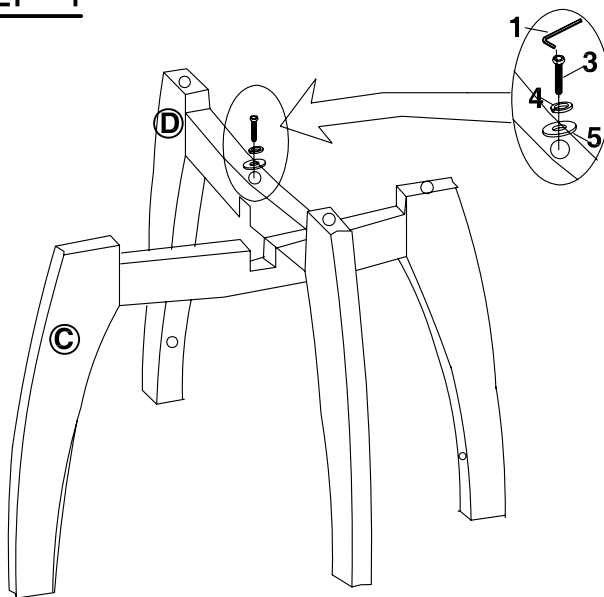

ITEM: **700295**

ASSEMBLY INSTRUCTIONS

ASSEMBLY TIPS:

1. Remove hardware from box and sort by size.
2. Please check to see that all hardware and parts are present prior to start of assembly.
3. Please follow attached instructions in the same sequence as numbered to assure fast & easy assembly.

WARNING!

1. Don't attempt to repair or modify parts that are broken or defective. Please contact the store immediately.
2. This product is for home use only and not intended for commercial establishments.

ASSEMBLY TIME

40 MINUTES

PARTS IDENTIFICATION

A	COFFE TABLE TOP GLASS (B2)		1PC	E	END TABLE TOP GLASS (B2)		2PCS
B	COFFE TABLE TOP FRAME (B1)		1PC	F	END TABLE TOP FRAME (B1)		2PCS
C	COFFE TABLE UPPER LEG (B1)		1PC	G	END TABLE UPPER LEG (B1)		2PCS
D	COFFE TABLE LOWER LEG (B1)		1PC	H	END TABLE LOWER LEG (B1)		2PCS

HARDWARE IDENTIFICATION

1	ALLEN WRENCH (5 mm)		1PCS	4	LOCK WASHER (5/16")		15PCS
2	BOLT (5/16" x 1-3/4")		12PCS	5	FLAT WASHER (5/16" x 22mm)		15PCS
3	BOLT (5/16" x 2")		3PCS	6	SUCTION (Ø35mm)		12PC

STEP 1