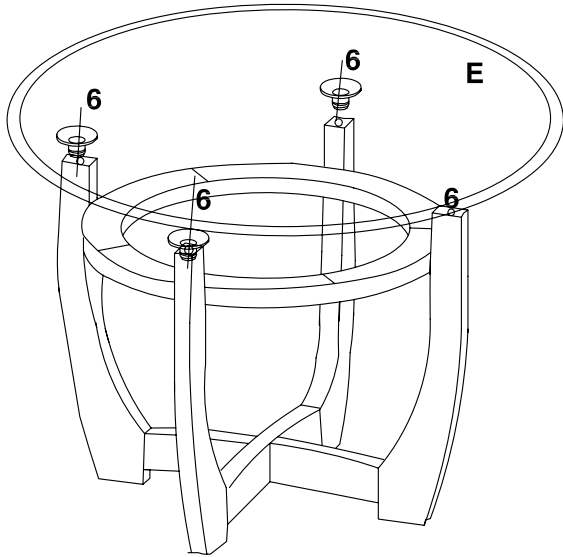

**ASSEMBLY TIME**

**40 MINUTES**

**PARTS IDENTIFICATION**

A	COFFE TABLE TOP GLASS (B2)		1PC	E	END TABLE TOP GLASS (B2)		2PCS
B	COFFE TABLE TOP FRAME (B1)		1PC	F	END TABLE TOP FRAME (B1)		2PCS
C	COFFE TABLE UPPER LEG (B1)		1PC	G	END TABLE UPPER LEG (B1)		2PCS
D	COFFE TABLE LOWER LEG (B1)		1PC	H	END TABLE LOWER LEG (B1)		2PCS

**HARDWARE IDENTIFICATION**

1	ALLEN WRENCH (5 mm)		1PCS	4	LOCK WASHER (5/16")		15PCS
2	BOLT (5/16" x 1-3/4")		12PCS	5	FLAT WASHER (5/16" x 22mm)		15PCS
3	BOLT (5/16" x 2")		3PCS	6	SUCTION (Ø35mm)		12PC

**STEP 1**

**STEP 2**

ITEM: **700295**

**ASSEMBLY INSTRUCTIONS**

STEP 3

STEP 4

STEP 5

STEP 6

ITEM: **700295**

**ASSEMBLY INSTRUCTIONS**

**STEP 7**

Install the suction cup in the hole

**STEP 8**

**STEP 9**  
**COMPLETE**

ITEM: **700295**  
**ASSEMBLY INSTRUCTIONS**