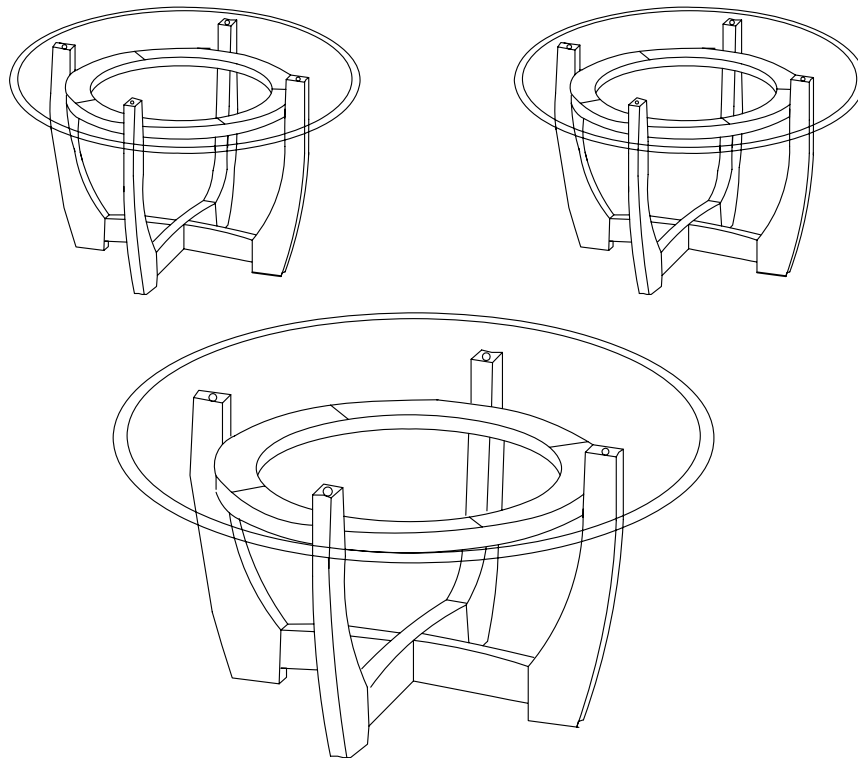

**ASSEMBLY INSTRUCTIONS**  
**COASTER FINE FURNITURE**

*Fine Furniture for every stage of life*

**700295**

***3 PC Occasional Set***

ITEM: **700295**

**ASSEMBLY INSTRUCTIONS**

**ASSEMBLY TIPS:**

1. Remove hardware from box and sort by size.
2. Please check to see that all hardware and parts are present prior to start of assembly.
3. Please follow attached instructions in the same sequence as numbered to assure fast & easy assembly.

**ASSEMBLY TIME**

**40 MINUTES**

**PARTS IDENTIFICATION**

A	COFFE TABLE TOP GLASS (B2)		1PC	E	END TABLE TOP GLASS (B2)		2PCS
B	COFFE TABLE TOP FRAME (B1)		1PC	F	END TABLE TOP FRAME (B1)		2PCS
C	COFFE TABLE UPPER LEG (B1)		1PC	G	END TABLE UPPER LEG (B1)		2PCS
D	COFFE TABLE LOWER LEG (B1)		1PC	H	END TABLE LOWER LEG (B1)		2PCS

**HARDWARE IDENTIFICATION**

1	ALLEN WRENCH (5 mm)		1PCS	4	LOCK WASHER (5/16")		15PCS
2	BOLT (5/16" x 1-3/4")		12PCS	5	FLAT WASHER (5/16" x 22mm)		15PCS
3	BOLT (5/16" x 2")		3PCS	6	SUCTION (Ø35mm)		12PC