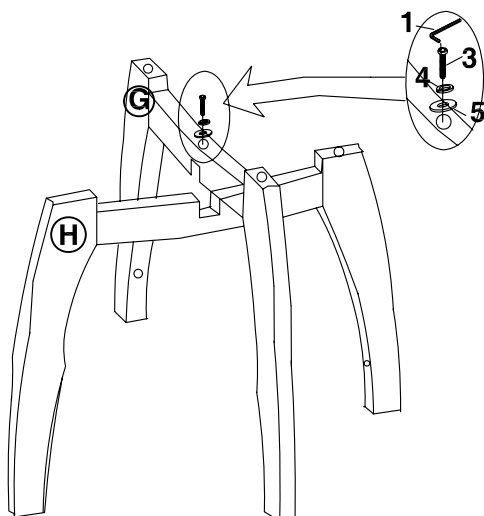

**ASSEMBLY TIME**

**40 MINUTES**

**PARTS IDENTIFICATION**

A	COFFE TABLE TOP GLASS (B2)		1PC	E	END TABLE TOP GLASS (B2)		2PCS
B	COFFE TABLE TOP FRAME (B1)		1PC	F	END TABLE TOP FRAME (B1)		2PCS
C	COFFE TABLE UPPER LEG (B1)		1PC	G	END TABLE UPPER LEG (B1)		2PCS
D	COFFE TABLE LOWER LEG (B1)		1PC	H	END TABLE LOWER LEG (B1)		2PCS

**HARDWARE IDENTIFICATION**

1	ALLEN WRENCH (5 mm)		1PCS	4	LOCK WASHER (5/16")		15PCS
2	BOLT (5/16" x 1-3/4")		12PCS	5	FLAT WASHER (5/16" x 22mm)		15PCS
3	BOLT (5/16" x 2")		3PCS	6	SUCTION (Ø35mm)		12PC

**STEP 1**

**STEP 2**

ITEM: **700295**

**ASSEMBLY INSTRUCTIONS**

STEP 3

STEP 4

STEP 5

STEP 6

ITEM: **700295**

**ASSEMBLY INSTRUCTIONS**

**STEP 7**

Install the suction cup in the hole

**STEP 8**

**STEP 9**  
**COMPLETE**

ITEM: **700295**  
**ASSEMBLY INSTRUCTIONS**