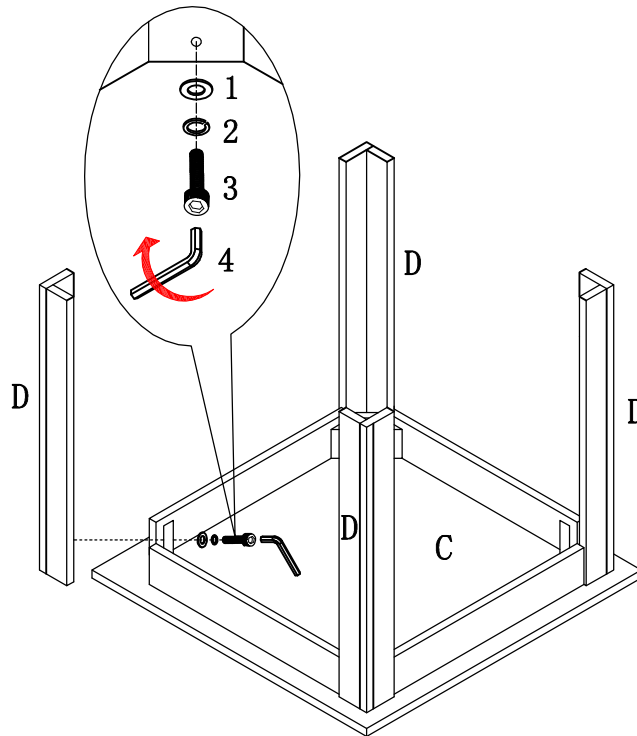

## PARTS IDENTIFICATION

(A) WOOD TOP-COFFEE TABLE

1 PC

(C) WOOD TOP-END TABLE

2 PCS

(B) LEG-COFFEE TABLE

4 PCS

(D) LEG-END TABLE

8 PCS

ITEM: **700225**

HARDWARE IDENTIFICATION

|   |              |                |   |       |
|---|--------------|----------------|---|-------|
| 1 | WASHER       | ø5/16*22mm     |  | 12pcs |
| 2 | LOCK WASHER  | ø5/16mm        |  | 12pcs |
| 3 | BOLT         | ø5/16*2-1/4"mm |  | 12pcs |
| 4 | ALLEN WRENCH | 5mm            |  | 1pc   |

ITEM: **700225**

**ASSEMBLY INSTRUCTIONS**

STEP 1

STEP 2

ITEM: 700225

DIMENSION