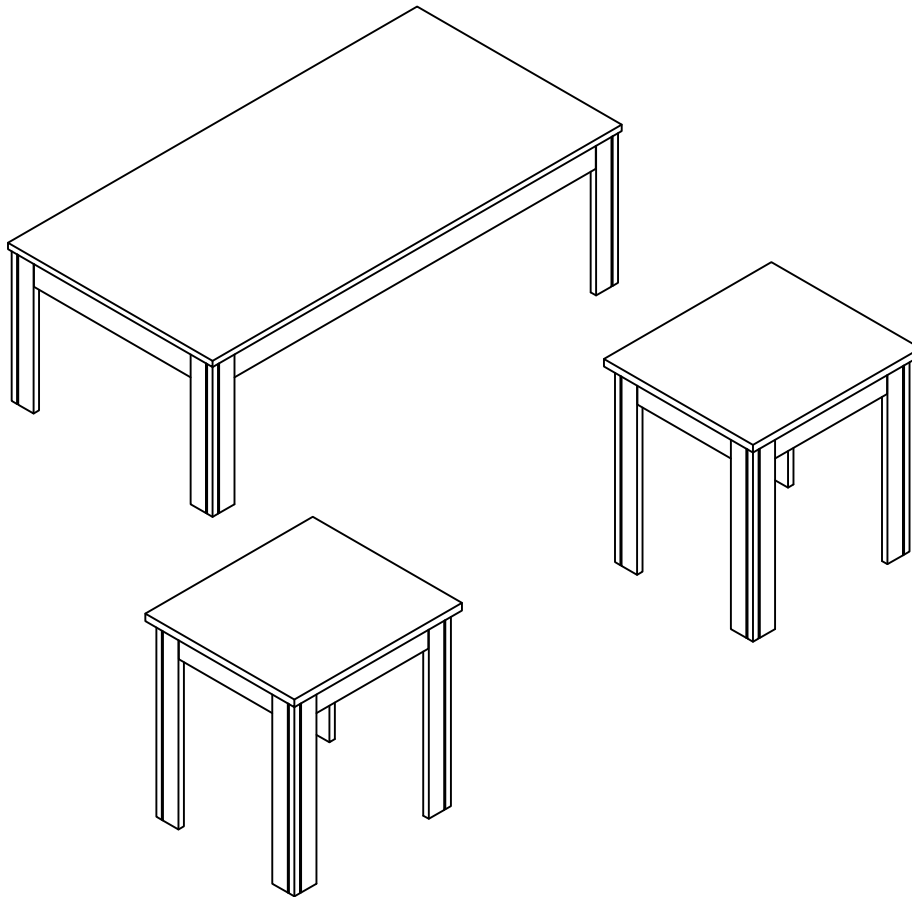

**ASSEMBLY INSTRUCTIONS**  
**COASTER FINE FURNITURE**

*Fine Furniture for every stage of life*

**700225**  
**3 Pc Set**

## PARTS IDENTIFICATION

(A) WOOD TOP-COFFEE TABLE

1 PC

(C) WOOD TOP-END TABLE

2 PCS

(B) LEG-COFFEE TABLE

4 PCS

(D) LEG-END TABLE