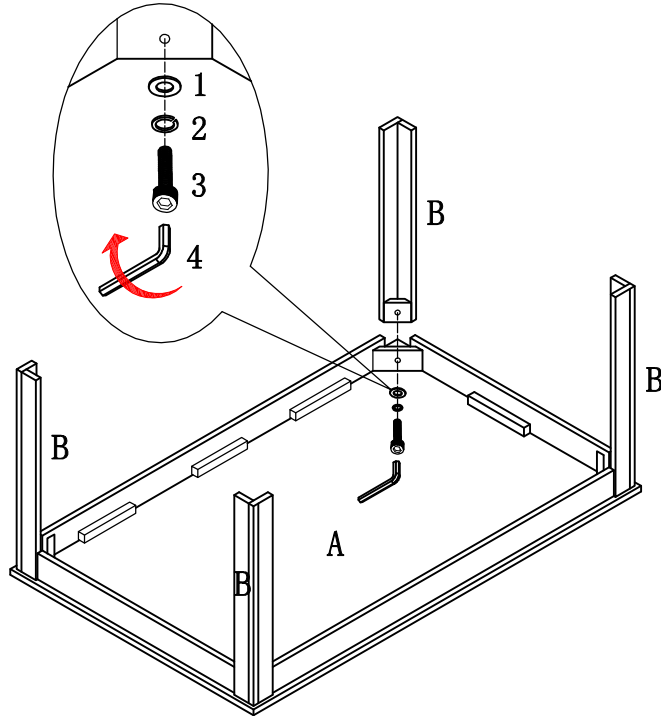

## PARTS IDENTIFICATION

(A) WOOD TOP-COFFEE TABLE

1 PC

(C) WOOD TOP-END TABLE

2 PCS

(B) LEG-COFFEE TABLE

4 PCS

(D) LEG-END TABLE

8 PCS

ITEM: **700225**

HARDWARE IDENTIFICATION

|   |              |                |   |       |
|---|--------------|----------------|---|-------|
| 1 | WASHER       | ø5/16*22mm     |  | 12pcs |
| 2 | LOCK WASHER  | ø5/16mm        |  | 12pcs |
| 3 | BOLT         | ø5/16*2-1/4"mm |  | 12pcs |
| 4 | ALLEN WRENCH | 5mm            |  | 1pc   |

ITEM: **700225**

**ASSEMBLY INSTRUCTIONS**

STEP 1

STEP 2

ITEM: 700225

DIMENSION