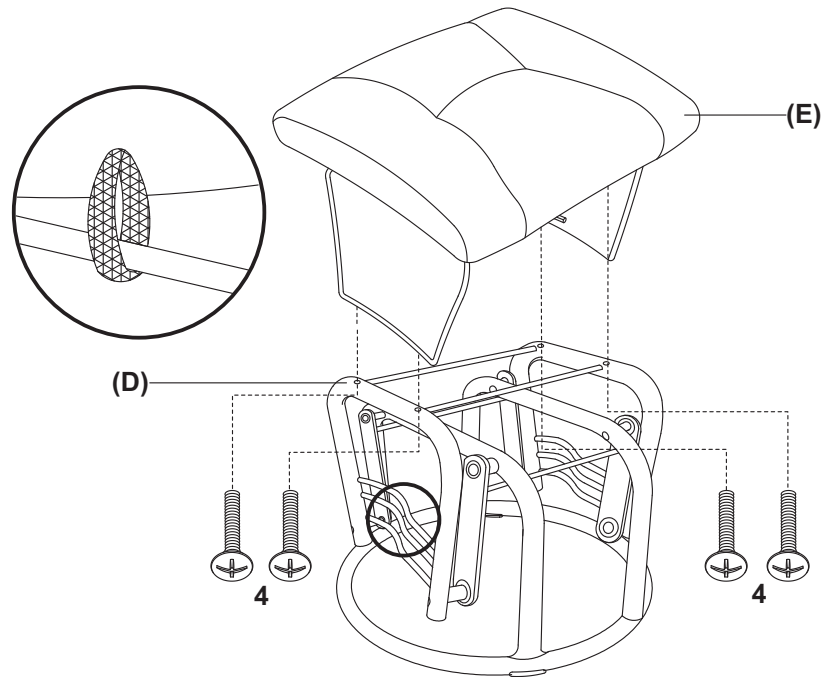

ASSEMBLY TIME

30 MINUTES

ITEM: **600228**

ASSEMBLY INSTRUCTIONS

PARTS IDENTIFICATION

HARDWARE PACKAGE

ITEM: **600228**

ASSEMBLY INSTRUCTIONS

STEP 1

STEP 2

ITEM: **600228**

ASSEMBLY INSTRUCTIONS
STEP 3

STEP 4
COMPLETE

ITEM: **600228**

Note : Dimension tolerance $\pm 5\%$