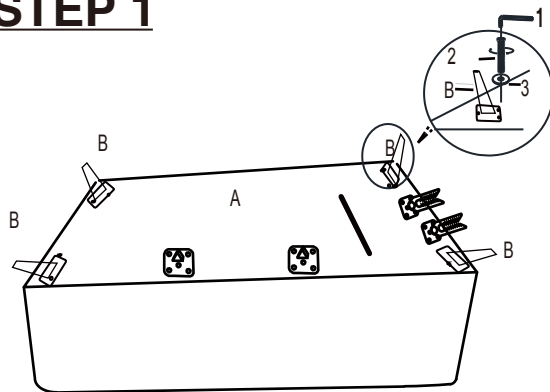

ASSEMBLY TIME

30 MINUTES

PARTS IDENTIFICATION

A	CORNER SOFA		1PC	B	LEG		4PCS
---	-------------	-----------------------------------------------------------------------------------	-----	---	-----	-------------------------------------------------------------------------------------	------

HARDWARE IDENTIFICATION

Z01	ALLEN WRENCH (D 5mm - RBW)		1PC	Z03	WASHER (10 x 25mm - RBW)		8PCS
Z02	BOLT (8 x 30mm - RBW)		8PCS				

STEP 1

STEP 2

- (551401) CORNER SOFA : 1 , 4
(551402) ARMLESS CHAIR : 2 , 3 , 5
(551403) OTTOMAN : 6