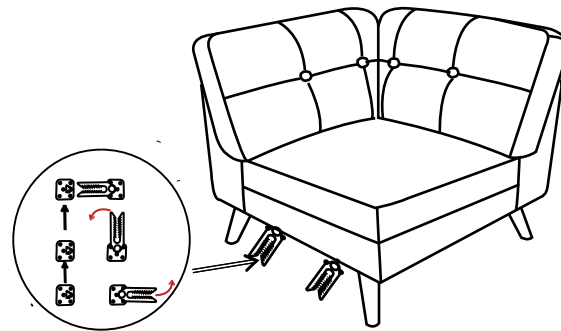

ASSEMBLY TIME

30 MINUTES

PARTS IDENTIFICATION

A	CORNER SOFA		1PC	B	LEG		4PCS
---	-------------	-----------------------------------------------------------------------------------	-----	---	-----	-------------------------------------------------------------------------------------	------

HARDWARE IDENTIFICATION

Z01	ALLEN WRENCH (D 5mm - RBW)		1PC	Z03	WASHER (10 x 25mm - RBW)		8PCS
Z02	BOLT (8 x 30mm - RBW)		8PCS				

STEP 1

STEP 2

- (551401) CORNER SOFA : 1 , 4
(551402) ARMLESS CHAIR : 2 , 3 , 5
(551403) OTTOMAN : 6