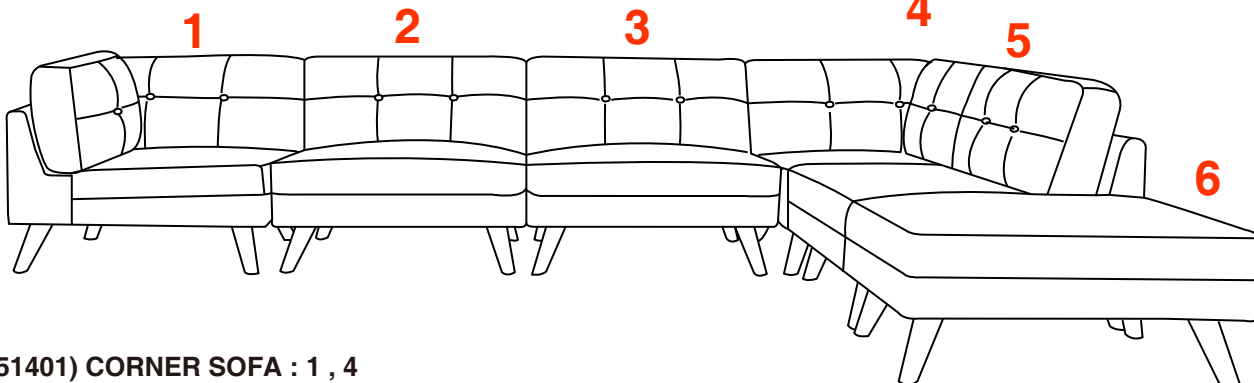

ASSEMBLY TIME

30 MINUTES

PARTS IDENTIFICATION

A	CORNER SOFA		1PC	B	LEG		4PCS
---	-------------	-----------------------------------------------------------------------------------	-----	---	-----	-------------------------------------------------------------------------------------	------

HARDWARE IDENTIFICATION

Z01	ALLEN WRENCH (D 5mm - RBW)		1PC	Z03	WASHER (10 x 25mm - RBW)		8PCS
Z02	BOLT (8 x 30mm - RBW)		8PCS				

STEP 1

STEP 2

- (551401) CORNER SOFA : 1 , 4
(551402) ARMLESS CHAIR : 2 , 3 , 5
(551403) OTTOMAN : 6