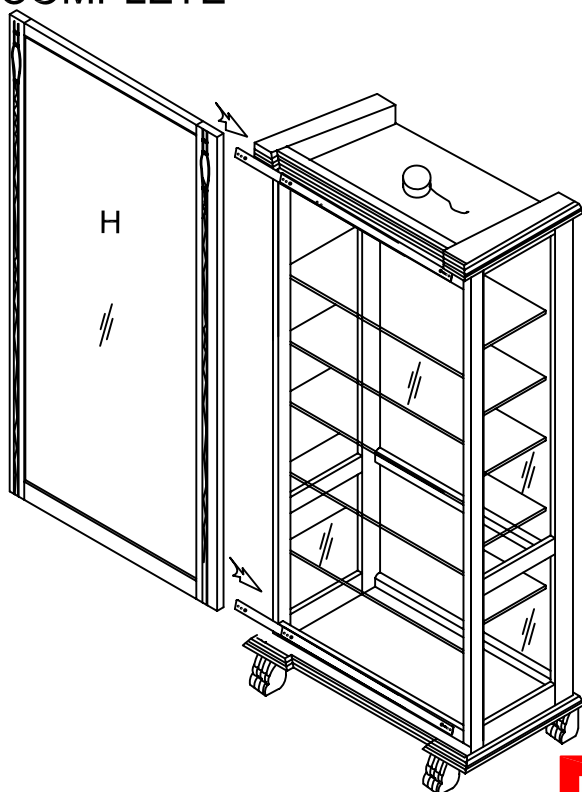

## PARTS IDENTIFICATION

A	TOP PANEL		1PC	H	DOOR		1PC
B	BOTTOM PANEL		1PC	I	MIRRORED BACK DOWN		1PC
CL	SIDE PANEL/LEFT		1PC	J	MIRRORED BACK UP		1PC
CR	SIDE PANEL/RIGHT		1PC	K	BACK PANEL DOWN		1PC
D	FRONT STRETCHER UP		1PC	L	BACK PANEL UP		1PC
E	FRONT STRETCHER DOWN		1PC	M	LEG		4PCS
F	BACK CROSSBAR UP & DOWN		2PCS	N	GLASS SHELF		5PCS
G	FRONT BOTTOM CROSSBAR		1PC				

## HARDWARE IDENTIFICATION

1	CAM-BOLT (Ø6 x 38mm)		10PCS	10	BOLT (5/16" x 3-1/2")		4PCS
2	CAM-LOCK (Ø15mm)		10PCS	11	ALLEN WRENCH (4mm)		1PC
3	WOOD DOWEL (Ø8 x 30mm)		22PCS	12	ALLEN WRENCH (5mm)		1PC
4	BOLT (1/4" x 1-1/2")		12PCS	13	FLAT WASHER (1/4" x 16mm)		12PCS
5	LIGHT LED (Ø65 mm)		1PC	14	PALSTIC (8mm)		1PC
6	SCREW (3 x 16mm)		37PCS	15	L METAL (24 x 13 x 1.5mm)		2PCS
7	LOCK WASHER (5/16")		4PCS	16	PLASTIC LINE (270mm)		1PC
8	GLASS SUPPORT (Ø6.2mm)		20PCS	17	LARGE SCREW (8 x 25mm)		1PC
9	GLUE (20g)		1PC	18	SMALL SCREW (8 x 15mm)		1PC

ITEM: **4715**  
**ASSEMBLY INSTRUCTIONS**

STEP 1

STEP 2

STEP 3

ITEM: **4715**  
**ASSEMBLY INSTRUCTIONS**  
STEP 4

STEP 5

ITEM: **4715**  
**ASSEMBLY INSTRUCTIONS**  
**STEP 6**

**STEP 7**  
**COMPLETE**