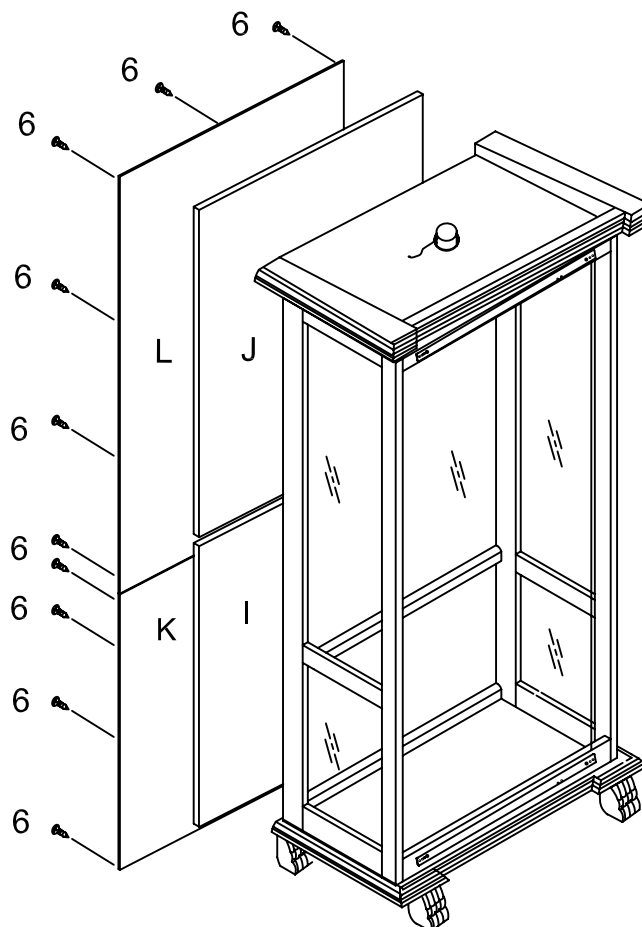

## PARTS IDENTIFICATION

A	TOP PANEL		1PC	H	DOOR		1PC
B	BOTTOM PANEL		1PC	I	MIRRORED BACK DOWN		1PC
CL	SIDE PANEL/LEFT		1PC	J	MIRRORED BACK UP		1PC
CR	SIDE PANEL/RIGHT		1PC	K	BACK PANEL DOWN		1PC
D	FRONT STRETCHER UP		1PC	L	BACK PANEL UP		1PC
E	FRONT STRETCHER DOWN		1PC	M	LEG		4PCS
F	BACK CROSSBAR UP & DOWN		2PCS	N	GLASS SHELF		5PCS
G	FRONT BOTTOM CROSSBAR		1PC				

## HARDWARE IDENTIFICATION

1	CAM-BOLT (Ø6 x 38mm)		10PCS	10	BOLT (5/16" x 3-1/2")		4PCS
2	CAM-LOCK (Ø15mm)		10PCS	11	ALLEN WRENCH (4mm)		1PC
3	WOOD DOWEL (Ø8 x 30mm)		22PCS	12	ALLEN WRENCH (5mm)		1PC
4	BOLT (1/4" x 1-1/2")		12PCS	13	FLAT WASHER (1/4" x 16mm)		12PCS
5	LIGHT LED (Ø65 mm)		1PC	14	PALSTIC (8mm)		1PC
6	SCREW (3 x 16mm)		37PCS	15	L METAL (24 x 13 x 1.5mm)		2PCS
7	LOCK WASHER (5/16")		4PCS	16	PLASTIC LINE (270mm)		1PC
8	GLASS SUPPORT (Ø6.2mm)		20PCS	17	LARGE SCREW (8 x 25mm)		1PC
9	GLUE (20g)		1PC	18	SMALL SCREW (8 x 15mm)		1PC

ITEM: **4715**  
**ASSEMBLY INSTRUCTIONS**

STEP 1

STEP 2

STEP 3

ITEM: **4715**  
**ASSEMBLY INSTRUCTIONS**  
STEP 4

STEP 5

ITEM: **4715**  
**ASSEMBLY INSTRUCTIONS**  
**STEP 6**

**STEP 7**  
**COMPLETE**