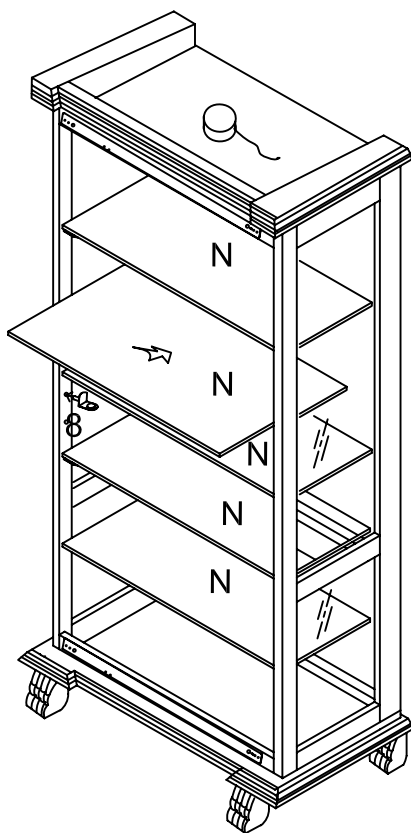

## PARTS IDENTIFICATION

A	TOP PANEL		1PC	H	DOOR		1PC
B	BOTTOM PANEL		1PC	I	MIRRORED BACK DOWN		1PC
CL	SIDE PANEL/LEFT		1PC	J	MIRRORED BACK UP		1PC
CR	SIDE PANEL/RIGHT		1PC	K	BACK PANEL DOWN		1PC
D	FRONT STRETCHER UP		1PC	L	BACK PANEL UP		1PC
E	FRONT STRETCHER DOWN		1PC	M	LEG		4PCS
F	BACK CROSSBAR UP & DOWN		2PCS	N	GLASS SHELF		5PCS
G	FRONT BOTTOM CROSSBAR		1PC				

## HARDWARE IDENTIFICATION

1	CAM-BOLT (Ø6 x 38mm)		10PCS	10	BOLT (5/16" x 3-1/2")		4PCS
2	CAM-LOCK (Ø15mm)		10PCS	11	ALLEN WRENCH (4mm)		1PC
3	WOOD DOWEL (Ø8 x 30mm)		22PCS	12	ALLEN WRENCH (5mm)		1PC
4	BOLT (1/4" x 1-1/2")		12PCS	13	FLAT WASHER (1/4" x 16mm)		12PCS
5	LIGHT LED (Ø65 mm)		1PC	14	PALSTIC (8mm)		1PC
6	SCREW (3 x 16mm)		37PCS	15	L METAL (24 x 13 x 1.5mm)		2PCS
7	LOCK WASHER (5/16")		4PCS	16	PLASTIC LINE (270mm)		1PC
8	GLASS SUPPORT (Ø6.2mm)		20PCS	17	LARGE SCREW (8 x 25mm)		1PC
9	GLUE (20g)		1PC	18	SMALL SCREW (8 x 15mm)		1PC

ITEM: **4715**  
**ASSEMBLY INSTRUCTIONS**

STEP 1

STEP 2

STEP 3

ITEM: **4715**  
**ASSEMBLY INSTRUCTIONS**  
STEP 4

STEP 5

ITEM: **4715**  
**ASSEMBLY INSTRUCTIONS**  
**STEP 6**

**STEP 7**  
**COMPLETE**