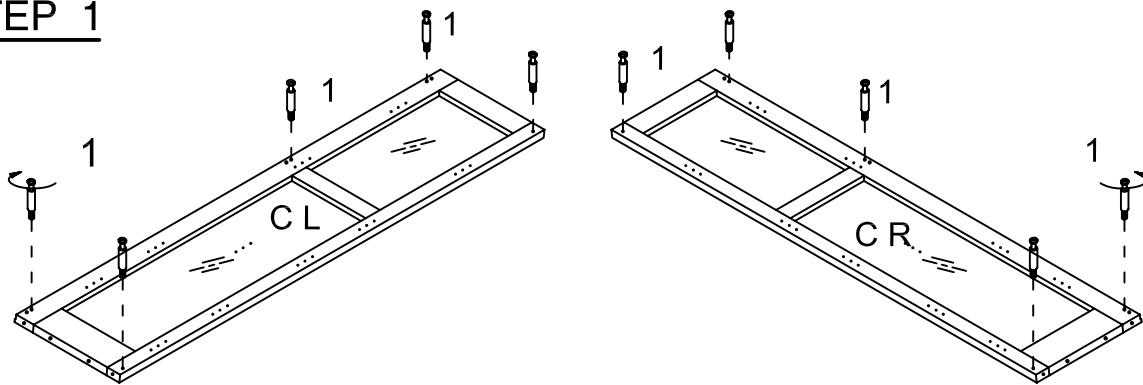

ITEM: **4715**
ASSEMBLY INSTRUCTIONS

STEP 1