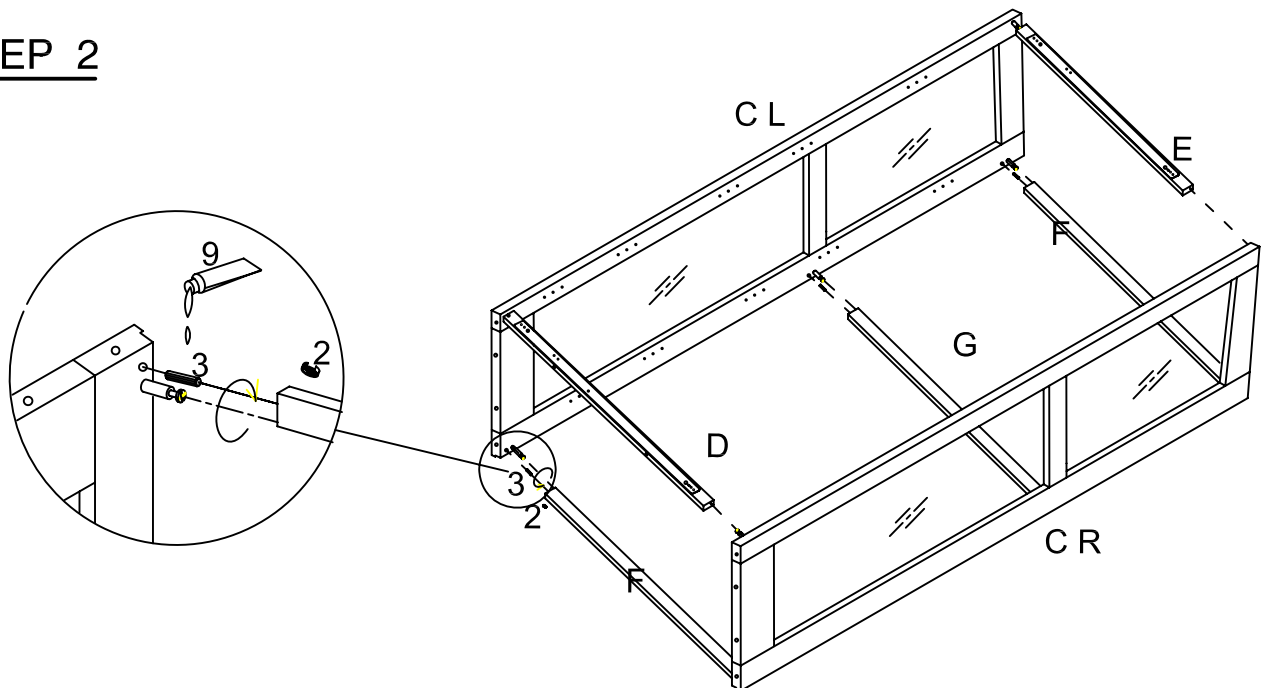

## PARTS IDENTIFICATION

A	TOP PANEL		1PC	H	DOOR		1PC
B	BOTTOM PANEL		1PC	I	MIRRORED BACK DOWN		1PC
CL	SIDE PANEL/LEFT		1PC	J	MIRRORED BACK UP		1PC
CR	SIDE PANEL/RIGHT		1PC	K	BACK PANEL DOWN		1PC
D	FRONT STRETCHER UP		1PC	L	BACK PANEL UP		1PC
E	FRONT STRETCHER DOWN		1PC	M	LEG		4PCS
F	BACK CROSSBAR UP & DOWN		2PCS	N	GLASS SHELF		5PCS
G	FRONT BOTTOM CROSSBAR		1PC				

## HARDWARE IDENTIFICATION

1	CAM-BOLT (Ø6 x 38mm)		10PCS	10	BOLT (5/16" x 3-1/2")		4PCS
2	CAM-LOCK (Ø15mm)		10PCS	11	ALLEN WRENCH (4mm)		1PC
3	WOOD DOWEL (Ø8 x 30mm)		22PCS	12	ALLEN WRENCH (5mm)		1PC
4	BOLT (1/4" x 1-1/2")		12PCS	13	FLAT WASHER (1/4" x 16mm)		12PCS
5	LIGHT LED (Ø65 mm)		1PC	14	PALSTIC (8mm)		1PC
6	SCREW (3 x 16mm)		37PCS	15	L METAL (24 x 13 x 1.5mm)		2PCS
7	LOCK WASHER (5/16")		4PCS	16	PLASTIC LINE (270mm)		1PC
8	GLASS SUPPORT (Ø6.2mm)		20PCS	17	LARGE SCREW (8 x 25mm)		1PC
9	GLUE (20g)		1PC	18	SMALL SCREW (8 x 15mm)		1PC

ITEM: **4715**  
**ASSEMBLY INSTRUCTIONS**

STEP 1

STEP 2

STEP 3

ITEM: **4715**  
**ASSEMBLY INSTRUCTIONS**  
STEP 4

STEP 5

ITEM: **4715**  
**ASSEMBLY INSTRUCTIONS**  
**STEP 6**

**STEP 7**  
**COMPLETE**