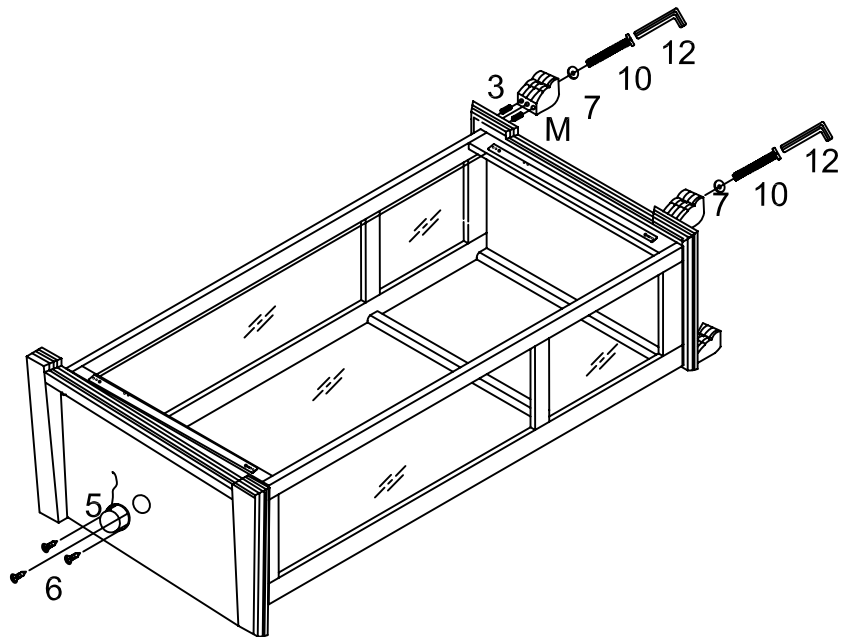

## HARDWARE IDENTIFICATION

1	CAM-BOLT (Ø6 x 38mm)		10PCS	10	BOLT (5/16" x 3-1/2")		4PCS
2	CAM-LOCK (Ø15mm)		10PCS	11	ALLEN WRENCH (4mm)		1PC
3	WOOD DOWEL (Ø8 x 30mm)		22PCS	12	ALLEN WRENCH (5mm)		1PC
4	BOLT (1/4" x 1-1/2")		12PCS	13	FLAT WASHER (1/4" x 16mm)		12PCS
5	LIGHT LED (Ø65 mm)		1PC	14	PALSTIC (8mm)		1PC
6	SCREW (3 x 16mm)		37PCS	15	L METAL (24 x 13 x 1.5mm)		2PCS
7	LOCK WASHER (5/16")		4PCS	16	PLASTIC LINE (270mm)		1PC
8	GLASS SUPPORT (Ø6.2mm)		20PCS	17	LARGE SCREW (8 x 25mm)		1PC
9	GLUE (20g)		1PC	18	SMALL SCREW (8 x 15mm)		1PC

ITEM: **4715**  
**ASSEMBLY INSTRUCTIONS**

STEP 1

STEP 2

STEP 3

ITEM: **4715**  
**ASSEMBLY INSTRUCTIONS**  
STEP 4

STEP 5

ITEM: **4715**  
**ASSEMBLY INSTRUCTIONS**  
**STEP 6**

**STEP 7**  
**COMPLETE**