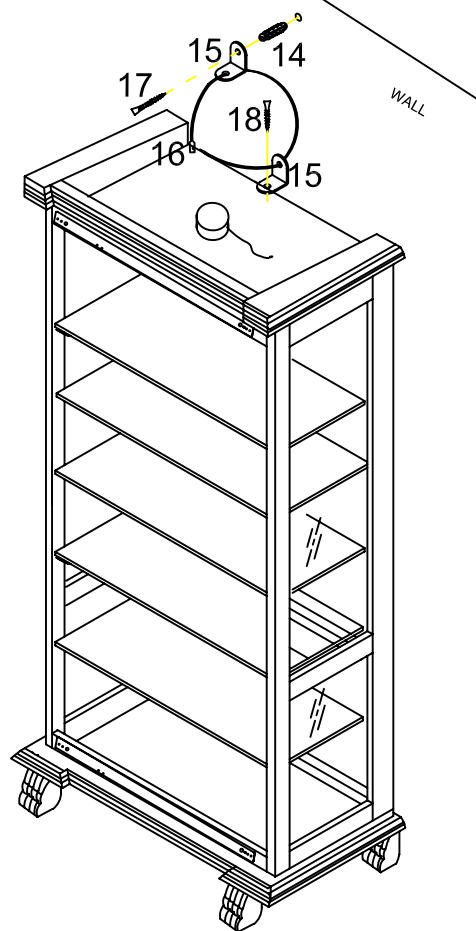

## PARTS IDENTIFICATION

A	TOP PANEL		1PC	H	DOOR		1PC
B	BOTTOM PANEL		1PC	I	MIRRORED BACK DOWN		1PC
CL	SIDE PANEL/LEFT		1PC	J	MIRRORED BACK UP		1PC
CR	SIDE PANEL/RIGHT		1PC	K	BACK PANEL DOWN		1PC
D	FRONT STRETCHER UP		1PC	L	BACK PANEL UP		1PC
E	FRONT STRETCHER DOWN		1PC	M	LEG		4PCS
F	BACK CROSSBAR UP & DOWN		2PCS	N	GLASS SHELF		5PCS
G	FRONT BOTTOM CROSSBAR		1PC				

## HARDWARE IDENTIFICATION

1	CAM-BOLT (Ø6 x 38mm)		10PCS	10	BOLT (5/16" x 3-1/2")		4PCS
2	CAM-LOCK (Ø15mm)		10PCS	11	ALLEN WRENCH (4mm)		1PC
3	WOOD DOWEL (Ø8 x 30mm)		22PCS	12	ALLEN WRENCH (5mm)		1PC
4	BOLT (1/4" x 1-1/2")		12PCS	13	FLAT WASHER (1/4" x 16mm)		12PCS
5	LIGHT LED (Ø65 mm)		1PC	14	PALSTIC (8mm)		1PC
6	SCREW (3 x 16mm)		37PCS	15	L METAL (24 x 13 x 1.5mm)		2PCS
7	LOCK WASHER (5/16")		4PCS	16	PLASTIC LINE (270mm)		1PC
8	GLASS SUPPORT (Ø6.2mm)		20PCS	17	LARGE SCREW (8 x 25mm)		1PC
9	GLUE (20g)		1PC	18	SMALL SCREW (8 x 15mm)		1PC

ITEM: **4715**  
**ASSEMBLY INSTRUCTIONS**

STEP 1

STEP 2

STEP 3

ITEM: **4715**  
**ASSEMBLY INSTRUCTIONS**  
STEP 4

STEP 5

ITEM: **4715**  
**ASSEMBLY INSTRUCTIONS**  
**STEP 6**

**STEP 7**  
**COMPLETE**