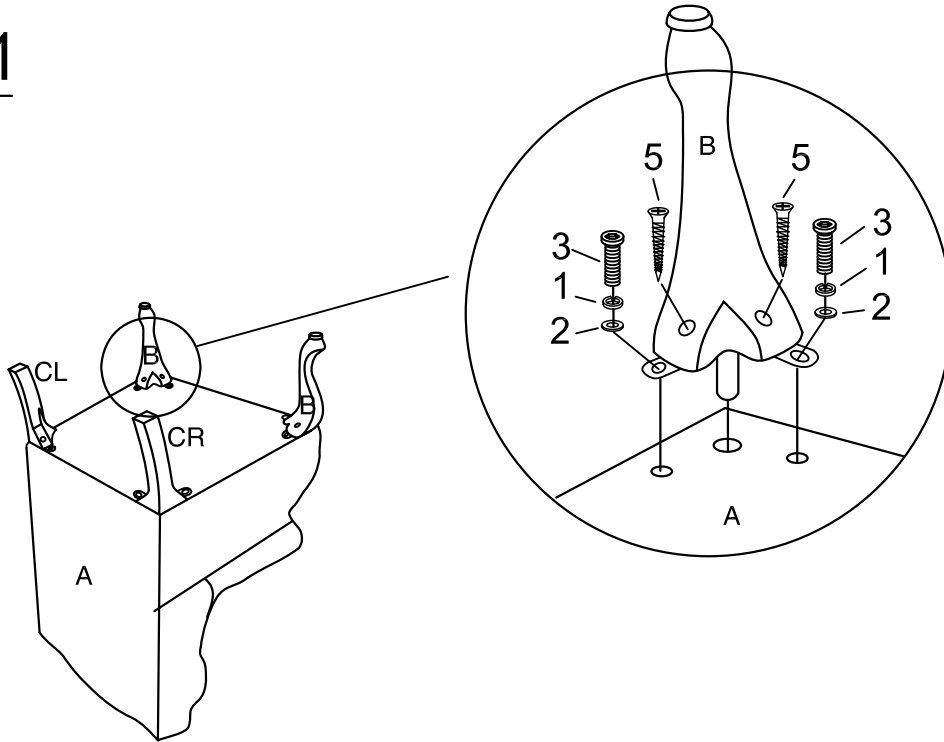

ITEM:3932B

ASSEMBLY INSTRUCTIONS

ASSEMBLY TIPS:

1. Remove hardware from box and sort by size.
2. Please check to see that all hardware and parts are present prior start of assembly.
3. Please follow attached instructions in the same sequence as numbered to assure fast & easy assembly.

ASSEMBLY TIME

20 MINUTES

PARTS IDENTIFICATION

A	SEAT CUSHION		1PC
B	FRONT LEGS		2PCS
CL	LEFT BACK LEG		1PC
CR	RIGHT BACK LEG		1PC
D	OTTOMAN CUSHION		1PC
E	OTTOMAN LEG		4PCS

Z HARDWARE IDENTIFICATION

NO	DESCRIPTION	FIGURE	Q' TY
1	ØLOCK WASHER 5/16"		8PCS
2	ØFLAT WASHER 5/16"		8PCS
3	ØBOLT 5/16X1-1/4"		8PCS
4	ØALLEN KEY 5mm		1PC
5	ØSCREW 8X1-3/4"		16PCS

ITEM:3932B

ASSEMBLY INSTRUCTIONS

STEP: 1

STEP: 2

STEP: 3