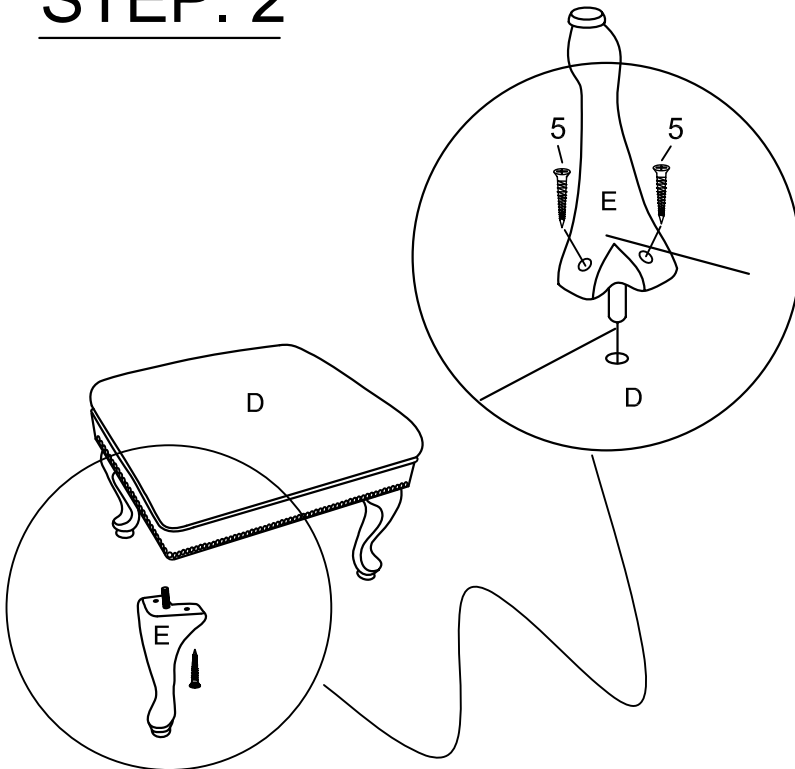

ITEM:3932B

ASSEMBLY INSTRUCTIONS

STEP: 1

STEP: 2

STEP: 3