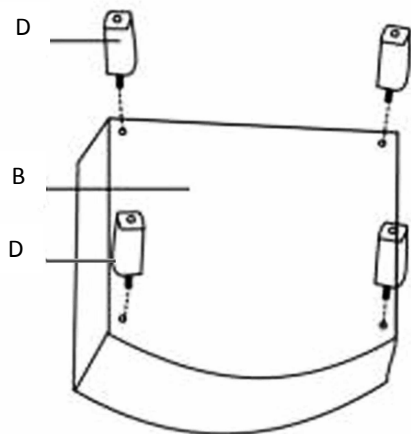

1PC

D LEG FOR OTTOMAN

4PCS

ITEM: **900210**

ASSEMBLY INSTRUCTIONS

STEP 1

STEP 2

STEP 3

STEP 4

ITEM: 900210

Note: Dimension tolerance $\pm 5\%$